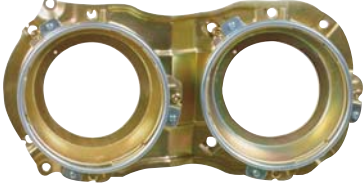

# TD, TMK, JBR

REPLACEMENT FOR

# TROOPER '84

REPLACEMENT FOR

# TROOPER '87

**213-1702**  
LIGHT HOUSING  
R 1-82110-007-0  
L 1-82110-008-0  
20PCS 2.71CFT

**213-1703**  
LIGHT HOUSING  
R 9-8261-0329-0  
L 9-8261-0330-0  
20PCS 3CFT

**213-1603**  
FRONT LAMP  
R 1-82210-013-2  
L 1-82210-014-2  
20PCS 7.42CFT  
00-213-1603 LENS  
20PCS 4.1CFT

TMK

**213-1904-2**  
TAIL LAMP  
R 8-94218-844-2  
L 8-94218-845-2  
20PCS 4.4CFT  
00-213-1904 LENS  
100PCS 4.16CFT

**213-1904-2**  
TAIL LAMP  
R 8-94218-844-2  
L 8-94218-845-2  
20PCS 4.4CFT  
00-213-1904 LENS  
100PCS 4.16CFT