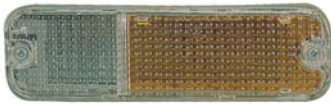

H4/W5W

215-1122-RD-H 43T
LD
 HEAD LAMP
 RD:
 R 26010-06M60
 L 26060-06M60
 PCS
 CFT

H4/W5W

TBA

215-1112-RD-H
LD W/S HOUSING 43T
 HEAD LAMP '84-'86
 RD:
 R 26010-06M12 47-215-1112 GLASS
 L 26060-06M12 10PCS 1.5CFT
 LD:
 R 26060-08M70
 L 26060-08M70
 6PCS
 4.68CFT

H4

215-1522-AE '84-'86
 CORNER LAMP
 R 26170-08M61
 L 26175-08M61
 20PCS 2.21CFT

W5W

215-1932-U '84-'86
 TAIL LAMP
 R 26550-08M12
 L 26555-08M12
 10PCS 5.12CFT

215-1521 '82-'84
 CORNER LAMP
 R 26160-08M10
 L 26165-08M10
 20PCS 2.69CFT

215-1598 '82-'84
 CORNER LAMP
 R
 L 20PCS 2.69CFT

215-2107-N
 LICENSE LAMP
 P/NO.26510-50A00
 200PCS 2.34CFT

215-1625 '82-'84
 FRONT LAMP
 R 26120-M7900
 L 26125-M7900
 50PCS 2.92CFT

215-1635 '84-'86
 FRONT LAMP
 R 26120-08M60
 L 26125-08M60
 50PCS 2.60CFT