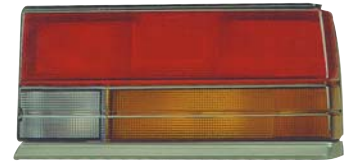

H4/W5W

215-1122-RD-H 43T
LD
 HEAD LAMP
 RD:
 R 26010-06M60
 L 26060-06M60
 PCS
 CFT

H4/W5W

TBA

215-1112-RD-H
LD W/S HOUSING 43T
 HEAD LAMP '84-'86
 RD:
 R 26010-06M12 47-215-1112 GLASS
 L 26060-06M12 10PCS 1.5CFT
 LD:
 R 26060-08M70
 L 26060-08M70
 6PCS
 4.68CFT

H4

215-1522-AE '84-'86
 CORNER LAMP
 R 26170-08M61
 L 26175-08M61
 20PCS 2.21CFT

W5W

215-1932-U '84-'86
 TAIL LAMP
 R 26550-08M12
 L 26555-08M12
 10PCS 5.12CFT

215-1521 '82-'84
 CORNER LAMP
 R 26160-08M10
 L 26165-08M10
 20PCS 2.69CFT