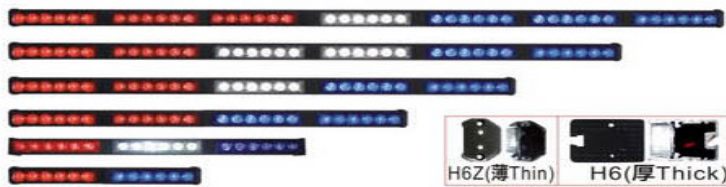

TBD-GA-LH6(厚Thick)/H6Z(薄Thin)
信号灯 LED Light -2 -3 -4 -5 -6 -7