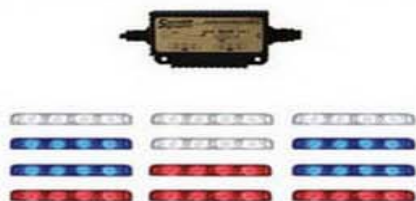

TBD-GA-LH4-12
可选: -8 -12 -16
LED中网灯 LED Kit