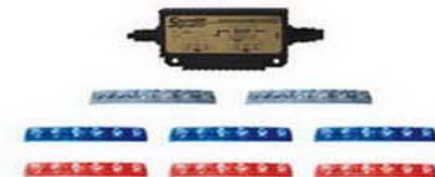

TBD-GA-L5
LED方杠灯
LED Light

TBD-GA-L558
LED方杠灯
LED Light

TBD-GA-L5B
LED方杠灯
LED Light head

TBD-GA-L518
LED方杠灯
LED Light

TBD-GA-P5
频闪车杠灯
LED Light

TBD-GA-L8
LED方杠灯
LED Light head

TBD-GA-LH72-16
可选: -8 -12 -16
13款红旗轿车LED中网灯 LED Kit