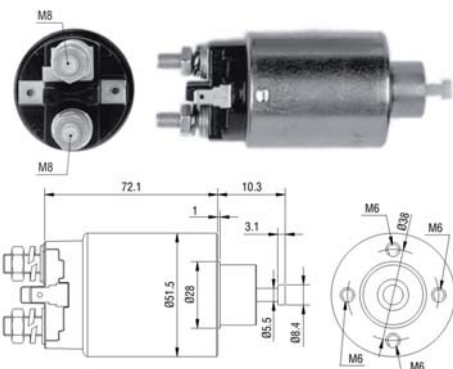

SN 4-699 12v CAP SN 697.96

USED ON / APLICACION:
HYUNDAI: Accent, Elantra, H100, Pony, Porter, Sonata. MITSUBISHI: Celeste, Colt, Eclipse, Galant, L 200, L 300, Lancer, Pajero, Sapporo, Space, Starion.

STARTER / M. PARTIDA:
HYSTER: 1534424, 2314322, 3114995. MITSUBISHI: M000T92581, M0T70381, M0T92581, M1T70481, M1T70483, M1T73381, M1T73383, M2T40081, M2T49881, M3T32591, M3T32593, M3T41081, M3T41083, M3T42781, M3T43381. YALE: 220102437R, 918139600

REPLACE / SUBSTITUI:
MAZDA: E356-18-X10. MITSUBISHI: M371X60171, MD607889, SB601.