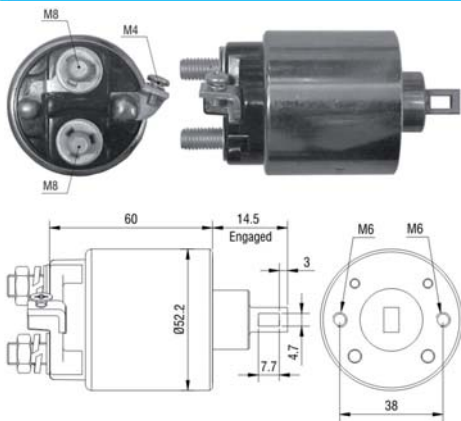

SN410 12v CAP SN 410.96

USED ON / APLICACION:
GM-OPEL: Astra, Combo, Corsa, Vectra.

STARTER / M. PARTIDA:
HITACHI: S114-850

REPLACE / SUBSTITUI:
HITACHI: 2114-37613, 2114-97612.