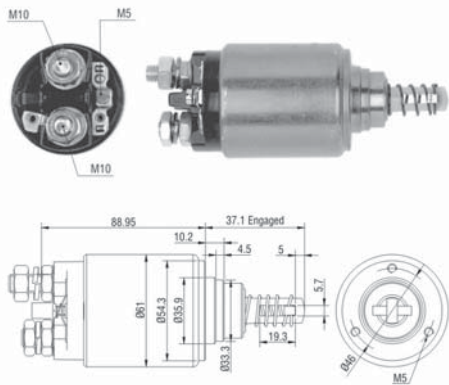

SN 731 12v CAP SN 731.91

USED ON / APLICACION:
FIAT-IVECO: 110-13, 130-13, 75-9, 80-13, 80-9, 90-13.

STARTER / M. PARTIDA:
BOSCH: 0.001.358.049, 0.001.358.201, 0.001.359.072, 0.001.359.073, 0.001.359.081, 0.001.359.082, 0.001.359.099, 0.001.359.100, 0.001.359.106, 0.001.359.108, 0.001.359.119, 0.001.362.015, 0.001.362.025, 0.001.362.036, 0.001.362.058, 0.001.362.063, 0.001.362.074, 0.001.362.300, 0.001.362.306, 0.001.362.310, 0.001.366.001, 0.001.366.002, 0.001.366.003, 0.001.366.009, 0.001.366.012, 0.001.366.013, 0.001.366.014, 0.001.366.016, 0.001.366.017, 0.001.366.018, 0.001.366.020, 0.001.366.024, 0.001.366.027, 0.001.366.028, 0.001.366.029, 0.001.367.001, 0.001.367.004, 0.001.367.005, 0.001.367.007, 0.001.367.009, 0.001.367.010, 0.001.367.013, 0.001.367.023

REPLACE / SUBSTITUI:
BOSCH: 0.331.401.038, 0.331.401.045.