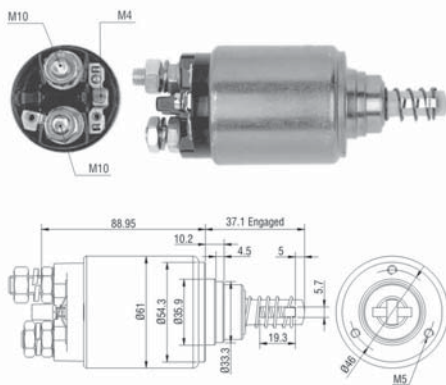

SN 647 24v CAP SN 543.91

USED ON / APLICACION:
FIAT-IVECO: 110-13, 110-16, 120-13, 130-13, 130-16, 60-9, 75-9, 80-13, 80-16, 90-13.

STARTER / M. PARTIDA:
BOSCH: 0.001.360.035, 0.001.360.041, 0.001.360.045, 0.001.368.001, 0.001.368.005, 0.001.368.013, 0.001.368.033, 0.001.368.042, 0.001.368.052

REPLACE / SUBSTITUI:
BOSCH: 0.331.402.015, 0.331.402.515.