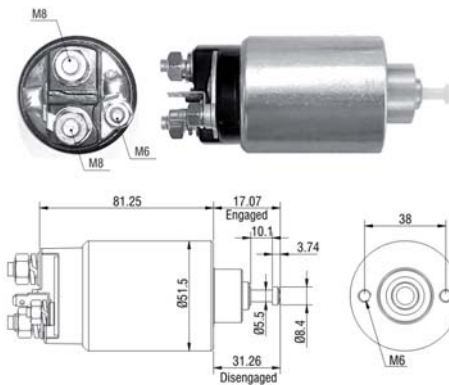

SN 8-761 12v CAP SN 8-761.96

USED ON / APLICACION:
FORD: Courier, Escort, Fiesta, Ka, Ranger, Taurus, Thunderbird. FORD-LINCOLN: Continental, LS. FORD-MERCURY: Sable. JAGUAR: X-Type. MAZDA: B series.

STARTER / M. PARTIDA:
FORD: PMGR Starters. VISTEON: PMGR Starters

REPLACE / SUBSTITUI:
FORD: PMGR Starters. VISTEON: PMGR Starters.