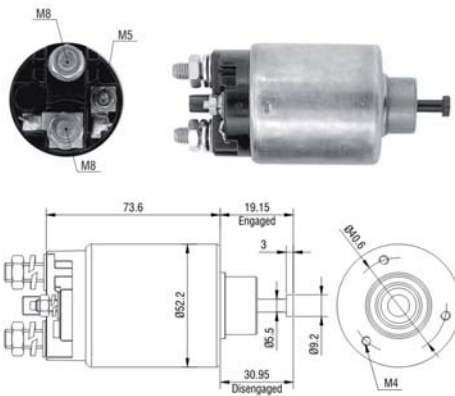

EXPERTISE LEAD EXCELLENCE

Temco

SN 860

12v

CAP SN 860.96

USED ON / APLICACION:

CADILLAC: Concours, Deville, Eldorado, Escalade, Fleetwood, Seville. DELCO REMY: PG260 D Starter Motor Series, PG260 F1 Starter Motor Series, PG260 F2 Starter Motor Series, PG260 G Starter Motor Series, PG260 L Starter Motor Series, PG260 M Starter Motor Series, Motores de partida PG260 F1, Motores de partida PG260 L, Motores de partida PG260 M, Motores de partida PG260 D, Motores de partida PG260 F2, Motores de partida PG260 G. GM-CHEVROLET: Astro Van, Blazer, Camaro, Caprice, Cavalier, Impala, Lumina, Malibu, Monte Carlo, S10. GM-OLDSMOBILE: 98, Alero, Aurora, Bravada, Cutlass, Delta, LSS, Silhouette. GMC: G series, Jimmy, Sonoma.