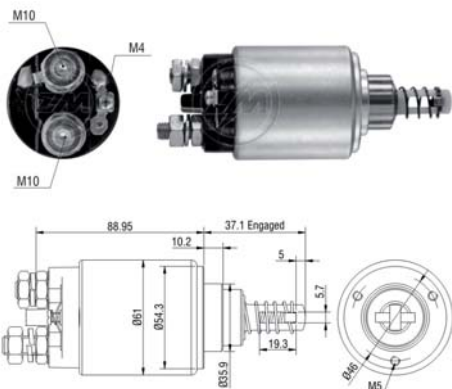

SN 2-639 24v

USED ON / APLICACION:
RENAULT: Manager, Maxter, Midliner, Midlum, Premium Distribution.

STARTER / M. PARTIDA:
BOSCH: 0.001.231.009. MAN: 81 26201 9013, A5 00055 9254. RENAULT: 0025841044, 5000791211, 5001014221, 5001852507, 5010090370, 5010090683, 5010306413, 5010508443. SAVIEM: 5000559254

REPLACE / SUBSTITUI:
BOSCH: 2.339.402.139.