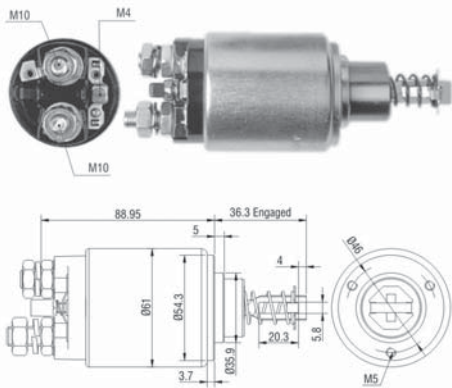

SN 538 12v CAP SN 538.91

USED ON / APLICACION:
CASE: 988.

STARTER / M. PARTIDA:
BOSCH: 0.001.362.030, 0.001.362.044, 0.001.362.304, 0.001.367.026, 0.001.367.032, 0.001.368.069, 9.000.044.000, 9.000.044.001, 9.000.143.017, 9.000.143.415

REPLACE / SUBSTITUI:
BOSCH: 0.331.402.004, 0.331.402.016, 6.004.4F4.004, 6.004.4F4.005, 6.004.AF4.005.