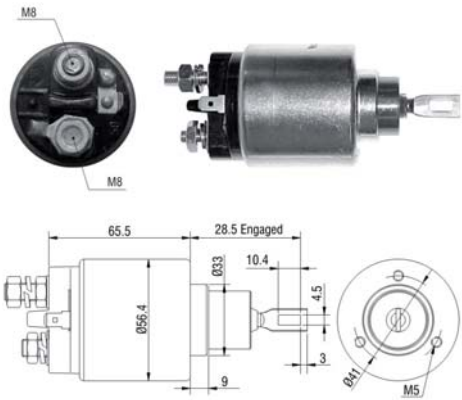

SN 878 12v CAP SN 878.91

USED ON / APLICACION:
FIAT: 147, Duna, Fiorino, Tempra, Tipo, Uno.

STARTER / M. PARTIDA:
BOSCH: 9.000.081.005, 9.000.081.008, 9.000.082.079, 9.000.082.080, 9.000.082.081, 9.000.082.082, 9.000.082.083, 9.000.082.085

REPLACE / SUBSTITUI:
BOSCH: 9.330.081.065, 9.33A.081.065.