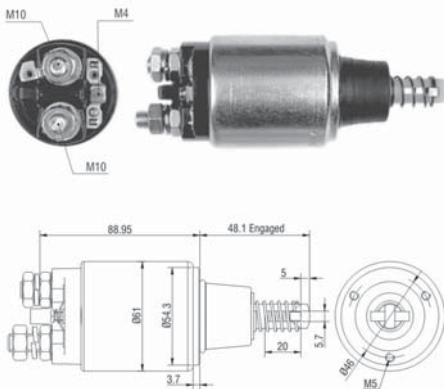

SN 638 24v CAP SN 538.91

USED ON / APLICACION:
VOLVO: B 57, BB 57, F 85, FB 86, LM 1240, N 7, VHK 118.

STARTER / M. PARTIDA:
BOSCH: 0.001.360.023, 0.001.360.025, 0.001.360.036, 0.001.360.038, 0.001.360.040, 0.001.360.049, 0.001.368.018, 0.001.368.030, 0.001.368.041, 0.001.368.071, 0.001.368.303, 0.001.368.316. HATZ: 50195400. SCANIA: 1404788, 369556. VOLVO: 243007

REPLACE / SUBSTITUI:
BOSCH: 0.331.402.005, 0.331.402.208. HATZ: 49060900. SCANIA: 387478. VOLVO: 11992387.