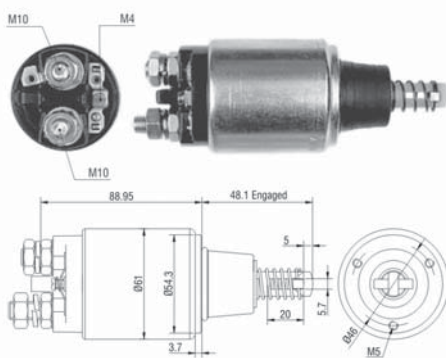

SN 648 12v CAP SN 538.91

USED ON / APLICACION:
AGRIFULL: 45 DT, 50, 55, 570, 60, 80.46, 80.56.

STARTER / M. PARTIDA:
BOSCH: 0.001.359.089, 0.001.359.097, 0.001.359.098, 0.001.362.039, 0.001.362.322, 0.001.362.601, 0.001.362.605, 0.001.362.700, 0.001.362.701, 0.001.362.702, 0.001.367.003, 0.001.367.027, 0.001.367.035, 0.001.367.046, 0.001.367.051, 0.001.367.054, 0.001.367.063, 0.001.369.002, 0.001.369.003, 0.001.369.006, 0.001.369.007

REPLACE / SUBSTITUI:
BOSCH: 0.331.402.006, 0.331.402.042, 0.331.402.068, 0.331.402.070, 0.331.402.209, 0.331.402.568, 0.331.402.570.