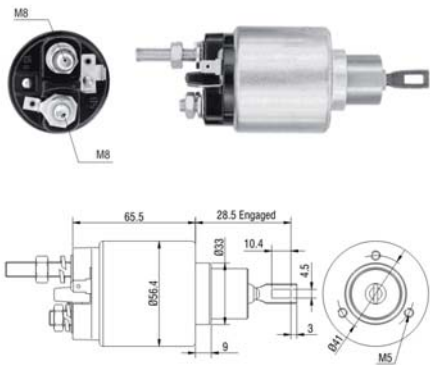

SN 876 12v CAP SN 876.91

USED ON / APLICACION:
VOLKSWAGEN: Transporter.

STARTER / M. PARTIDA:
BOSCH: 0.001.110.009, 0.001.208.425, 0.001.208.426, 0.001.208.429, 0.001.211.253, 0.001.211.254, 0.001.317.016, 0.001.317.017

REPLACE / SUBSTITUI:
BOSCH: 0.331.303.055, 0.331.303.056, 0.331.303.076, 0.331.303.132.