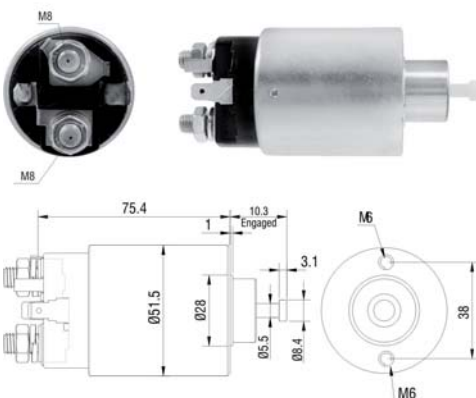

SN 8-698 12v CAP SN 8-698.96

USED ON / APLICACION:
JAC MOTORS: J3.

STARTER / M. PARTIDA:
JAC MOTORS: 1043100GG010, L21580, QDY1289

REPLACE / SUBSTITUI:
JAC MOTORS: QDY1289.