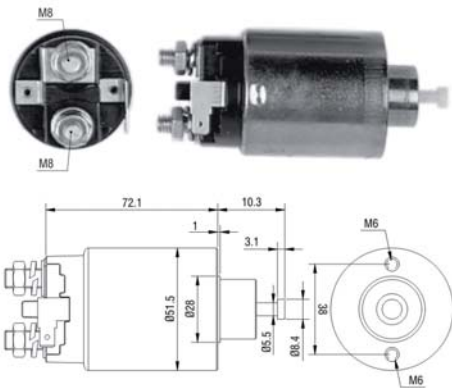

SN 790 12v CAP SN 790.96

USED ON / APLICACION:
VEICULOS: Eagle, Mitsubishi 1.6 and 2.0, Dodge, Hyundai, Plymouth 1.4 and 2.7, Suzuki Samurai.

STARTER / M. PARTIDA:

REPLACE / SUBSTITUI:
MITSUBISHI: M371X69171. NISSAN: 23343-30R11.