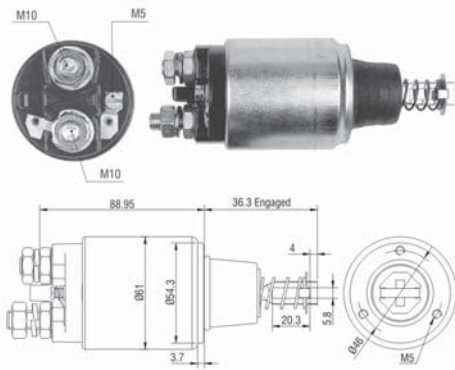

SN 548 24v CAP SN 548.91

USED ON / APLICACION:
FIATALLIS: AD 7 B, FD 9, FR 10 B, FR 12 B.

STARTER / M. PARTIDA:
BOSCH: 9.000.083.050, 9.000.083.068

REPLACE / SUBSTITUI:
BOSCH: 9.330.081.042.