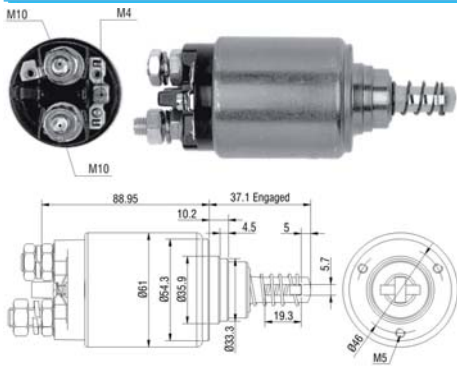

SN 744

12v

CAP SN 538.91

USED ON / APLICACION:

ALFA ROMEO: Alfetta. GM-OPEL: Senator. MERCEDES-BENZ: 8 (W115), G-Class, Henshel, Kombi, S-Class, T1 (601), T1 (602), T1/TN, T2/L, T2/LN1, Unimog U, W123.

STARTER / M. PARTIDA:

BOSCH: 0.001.359.090, 0.001.362.027, 0.001.362.029, 0.001.362.062, 0.001.362.073, 0.001.362.092, 0.001.367.028, 0.001.367.029, 0.001.367.030, 0.001.367.037, 0.001.367.045, 0.001.367.082. IVECO: 500333271

REPLACE / SUBSTITUI:

BOSCH: 0.331.401.040, 0.331.402.001, 0.331.402.019, 0.331.402.030, 0.331.402.035, 0.331.402.039, 0.331.402.087, 0.331.402.205, 0.331.402.501, 0.331.402.504, 0.331.402.519, 0.331.402.530, 0.331.402.539, 2.339.402.128.