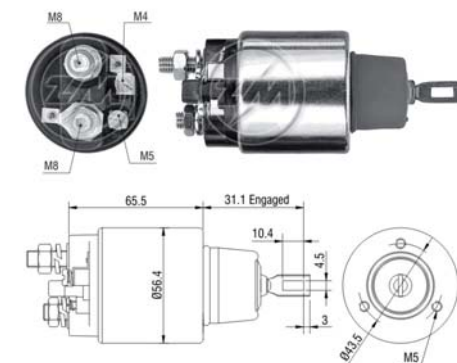

SN 772

12v

CAP SN 874.91

USED ON / APLICACION:

MERCEDES-BENZ: 123 Series, G-Class, S-Class, SL-Class.

STARTER / M. PARTIDA:

BOSCH: 0.001.314.005, 0.001.314.028, 0.001.314.029, 0.001.314.030, 0.001.314.041. MERCEDES-BENZ: 0 031 514 301, 0 031 519 601, 0 031 519 701, 0 031 519 801, 0 031 519 901

REPLACE / SUBSTITUI:

BOSCH: 0.331.303.012. MERCEDES-BENZ: 0 001 523 610.