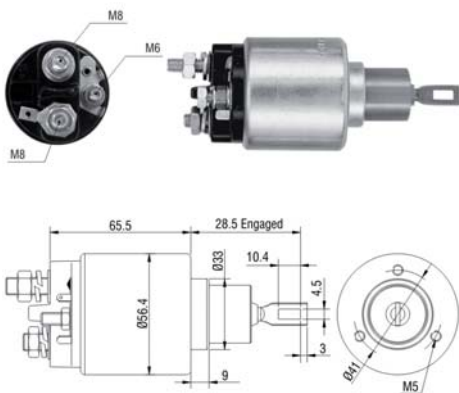

SN 973 12v CAP SN 775.91

USED ON / APLICACION:
FORD: Courier, Escort, Fiesta, Granada, Merkur, Mondeo, Scorpio.

STARTER / M. PARTIDA:
BOSCH: 0.001.107.027, 0.001.107.028, 0.001.107.029, 0.001.108.087, 0.001.108.106, 0.001.108.109, 0.001.108.110, 0.001.108.111, 0.001.108.116, 0.001.108.133, 0.001.108.139, 0.001.108.140, 0.001.110.104, 0.001.112.016, 0.001.112.033, 0.001.113.009

REPLACE / SUBSTITUI:
BOSCH: 0.331.303.140, 0.331.303.640.