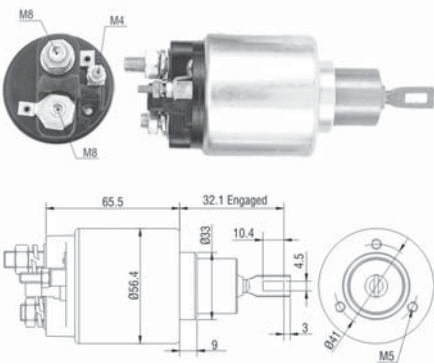

SN 577

12v

CAP SN 577.91

USED ON / APLICACION:

CHRYSLER: Daytona, Laser, Le Baron, New Yorker. CHRYSLER-DODGE: 600, Aries, Caravan, Charger. CHRYSLER-PLYMOUTH: Acclaim, Caravelle, Horizon, Reliant, Sundance.

STARTER / M. PARTIDA:

BOSCH: 0.001.108.013, 0.001.108.032, 0.001.108.045, 0.001.208.413

REPLACE / SUBSTITUI:

BOSCH: 0.331.303.020, 0.331.303.520.