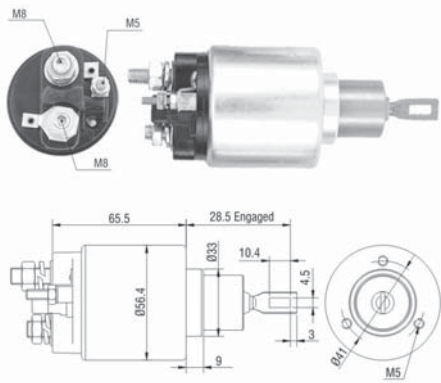

SN 675 12v CAP SN 675.91

USED ON / APLICACIÓN:
CHRYSLER: Acclaim, Grand Caravan, Le Baron, New Yorker, Sandance, Voyager. CHRYSLER-DODGE: Daytona, Dynasty, Plymouth, Shadow, Spirit. CITROËN: LNA. FORD: Capri, Granada, Scorpio, Sierra. MAZDA: 121.

STARTER / M. PARTIDA:
BOSCH: 0.001.108.084, 0.001.108.103, 0.001.108.104, 0.001.108.105, 0.001.108.134, 0.001.108.135, 0.001.108.995, 0.001.108.996, 0.001.108.997, 0.001.112.009, 0.001.112.012, 0.001.208.232

REPLACE / SUBSTITUI:
BOSCH: 0.331.303.086, 0.331.303.137, 0.331.303.208, 2.339.303.208, 2.339.303.364.