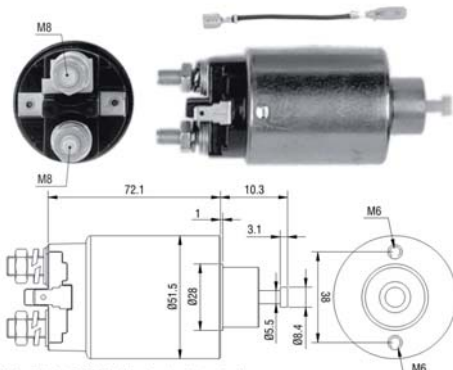

SN 1-699 12v CAP SN 697.96

USED ON / APLICACION:
HYUNDAI: Accent, Elantra, H100, Pony, Porter, Sonata. MITSUBISHI: Celeste, Colt, Eclipse, Galant, L 200, L 300, Lancer, Pajero, Sapporo, Space, Starion.

STARTER / M. PARTIDA:
MITSUBISHI: M0T70381, M1T70481, M1T70483, M1T73381, M1T73383, M2T40081, M2T49881, M3T32591, M3T32593, M3T41081, M3T41083, M3T42781, M3T43381

REPLACE / SUBSTITUI:
MAZDA: E356-18-X10. MITSUBISHI: M371X60171, MD607889, MD618728, SB601.