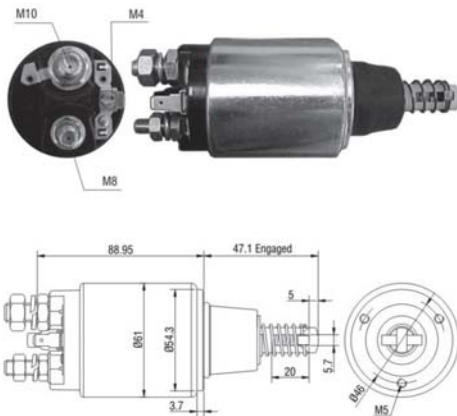

REPLACE / SUBSTITUI:

BOSCH: 0.331.402.089.

SOLENOID SWITCHES, RELAY AND PARTS THEREOF
SOLENOIDES, RELES Y REPUESTOS

Referência BOSCH
BOSCH Reference

SN 1-640 12v CAP SN 1-640.91

USED ON / APLICACION:
NEW HOLLAND: Tractor, Trator.