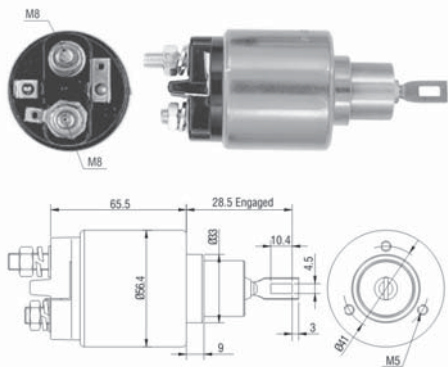

SN 573 12v CAP SN 573.91

USED ON / APLICACION:
AUDI: 100, 200. FIAT: Tempra, Tipo. VOLKSWAGEN: Golf, Passat.

STARTER / M. PARTIDA:
BOSCH: 0.001.107.003, 0.001.107.007, 0.001.108.001, 0.001.108.005, 0.001.108.014, 0.001.108.047, 0.001.108.048, 0.001.108.076, 0.001.108.094, 0.001.108.101, 0.001.108.102, 0.001.108.136, 0.001.110.001, 0.001.110.002, 0.001.110.014, 0.001.110.015, 0.001.110.029, 0.001.110.030, 0.001.110.031, 0.001.110.033, 0.001.110.042, 0.001.110.061, 0.001.110.063, 0.001.110.100, 0.001.110.101, 0.001.112.003, 0.001.112.008, 0.001.114.003, 0.001.114.004, 0.001.114.006, 0.001.114.009, 0.001.114.015, 0.001.114.016, 0.001.114.024, 0.001.124.005, 0.001.124.006, 0.001.208.411, 0.001.208.412, 0.001.208.414, 0.001.208.419, 0.001.208.516, 0.001.208.707, 0.001.208.714, 0.001.208.719, 0.001.211.207, 0.001.211.223, 0.001.211.224, 0.001.211.233, 0.001.211.234, 0.001.211.235, 0.001.211.236. VOLKSWAGEN: 02B911023D. SN: 80.110.07

REPLACE / SUBSTITUI:
BOSCH: 0.331.303.002, 0.331.303.013, 0.331.303.024, 0.331.303.029, 0.331.303.041, 0.331.303.059, 0.331.303.068, 0.331.303.070, 0.331.303.071, 0.331.303.112, 0.331.303.502, 2.339.303.232, 9.330.081.040. VOLKSWAGEN: 026-911-287.