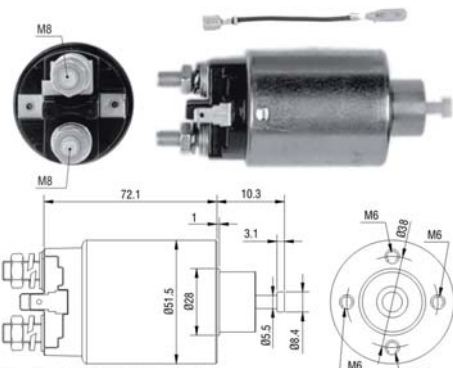

SN 2-699 12v CAP SN 697.96

USED ON / APLICACION:
HYUNDAI: Accent, Elantra, H100, Pony, Porter, Sonata. MITSUBISHI: Celeste, Colt, Eclipse, Galant, L 200, L 300, Lancer, Pajero, Sapporo, Space, Starion.

STARTER / M. PARTIDA:
MITSUBISHI: M0T70381, M1T70481, M1T70483, M1T73381, M1T73383, M2T40081, M2T49881, M3T32591, M3T32593, M3T41081, M3T41083, M3T42781, M3T43381

REPLACE / SUBSTITUI:
MAZDA: E356-18-X10. MITSUBISHI: M371X60171, MD607889, MD618728, SB601.