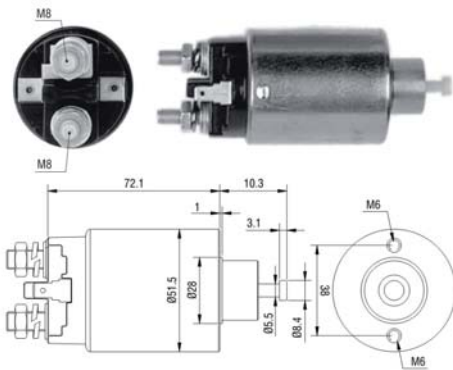

SN 699 12v CAP SN 697.96

USED ON / APLICACION:
GM-CHEVROLET: Tracker. HYUNDAI: Accent, Elantra, H100, Pony, Porter, Sonata. MAZDA: 626, B 2200, E 2200. MITSUBISHI: Celeste, Colt, Eclipse, Galant, L 200, L 300, Lancer, Pajero, Sapporo, Space, Starion.

STARTER / M. PARTIDA:
MITSUBISHI: M002T92071A, M0T70381, M1T70481, M1T70483, M1T73381, M1T73383, M2T40081, M2T49881, M3T10476D, M3T32591, M3T32593, M3T41081, M3T41083, M3T42781, M3T43381

REPLACE / SUBSTITUI:
BOSCH: F.042.010.390. MAZDA: E356-18-X10. MITSUBISHI: M371X60171, MD607889, MD618728, SB601.