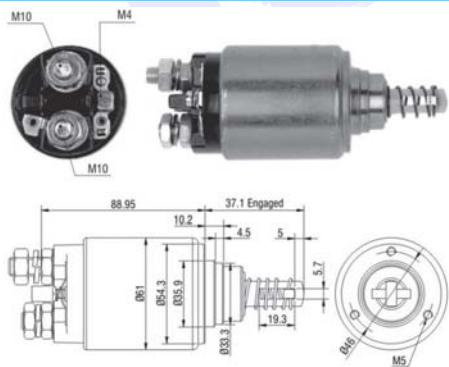

SN 1-731 12v CAP SN 543.91

USED ON / APLICACION:
VEÍCULOS: Iveco, Kaelble, Massey Ferguson, Mercedes, Palmieri, Poclair, Steyer, Vaxhall, Ford, Bertolini, Atlas Copco, Man, Volkswagen, Calyson, Case, Deutz, IHC, Fahr, Farymann, Ruggerini, Ferrari, Hamm, Hatz, Holder, Renault, Huerlimann, Slanzi, Scania, Magirus, Volvo, Atlas.

STARTER / M. PARTIDA:
BOSCH: 0.001.362.013, 0.001.362.014, 0.001.362.016, 0.001.362.022, 0.001.362.023, 0.001.362.024, 0.001.362.034, 0.001.362.035, 0.001.362.037, 0.001.362.041, 0.001.362.046, 0.001.362.071, 0.001.362.305, 0.001.362.312, 0.001.366.008, 0.001.366.010, 0.001.366.025

REPLACE / SUBSTITUI:
BOSCH: 0.331.402.002, 0.331.402.003, 0.331.402.502, 0.331.402.503.