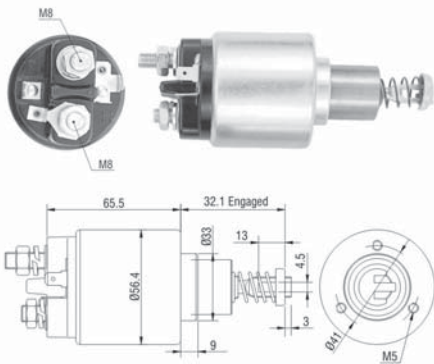

SN 576

12v

CAP SN 576.91

USED ON / APLICACION:

VOLKSWAGEN: Caddy, Golf, Jetta, Scirocco.

STARTER / M. PARTIDA:

BOSCH: 0.001.212.204, 0.001.212.205, 0.001.212.206, 0.001.212.207, 0.001.212.400, 0.001.212.401, 0.001.312.106, 0.001.312.107, 0.001.314.014, 0.001.317.008, 0.001.317.012, 0.001.317.015, 0.001.317.021, 0.001.317.024

REPLACE / SUBSTITUI:

BOSCH: 0.331.303.004, 0.331.303.009, 0.331.303.018, 0.331.303.073.