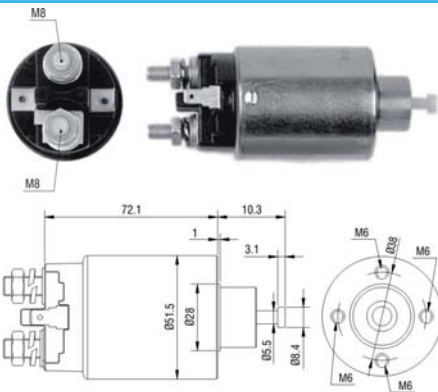

SN 5-698 12v CAP SN 1-698.96

USED ON / APLICACION:
HYUNDAI: Sonata. MITSUBISHI: 3000, Galant, Pajero, Sigma.

STARTER / M. PARTIDA:
MITSUBISHI: M1T70781, M1T70881, M1T71781, M1T72681, M1T74181, M1T74381, M1T75181, M1T75581, M1T76281, M1T77081

REPLACE / SUBSTITUI:
MITSUBISHI: M371X64971, SB642, SB642M, SB644, SB649.