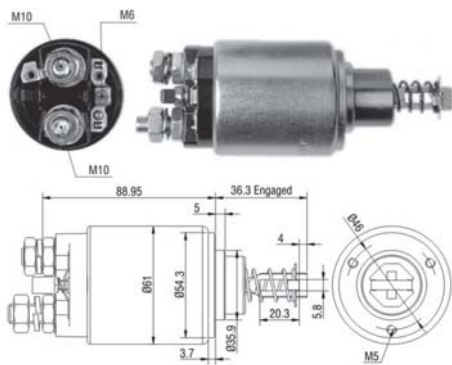

SN 539 24v CAP SN 539.91

USED ON / APLICACION:
DAF: F 1300 F, F 1500 DF, F 2105 DF. FIAT: 241 TN. FIAT-IVECO: 35 NC, 40 NC, 40 NC 35, 40-35 OM, 49 NC. FIATALLIS: FE 12, FE 12R, FR 7, S 60.

STARTER / M. PARTIDA:
BOSCH: 0.001.360.026, 0.001.363.101

REPLACE / SUBSTITUI:
BOSCH: 0.331.402.007, 0.331.402.507.