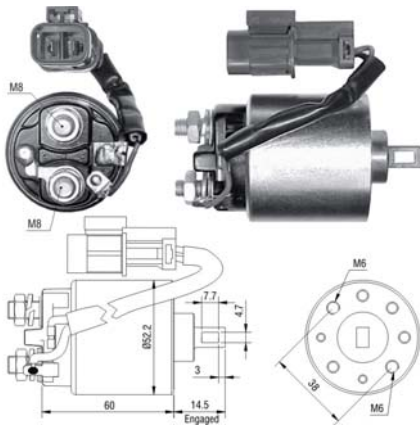

SN 1-713 12v CAP SN 1-713.96

USED ON / APLICACIÓN:
NISSAN: D21, Pathfinder, Terrano.

STARTER / M. PARTIDA:
HITACHI: S114-503A, S114-516, S114-516A

REPLACE / SUBSTITUI:
HITACHI: 2114-77601. NISSAN: 23343-12G02, 23343-12G03.