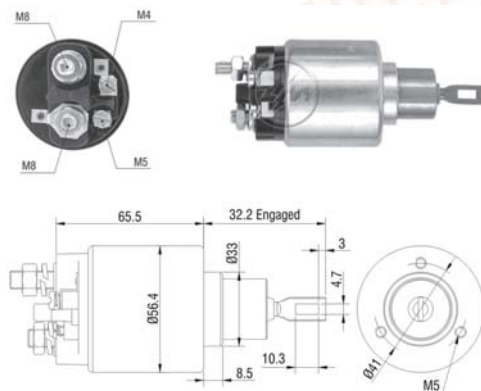

SN 874 12v CAP SN 874.91

USED ON / APLICACION:
MERCEDES-BENZ: 320 TE, A-Class, C-Class, E-Class, G-Class, S-Class, SL-Class.

STARTER / M. PARTIDA:
BOSCH: 0.001.108.003, 0.001.110.016, 0.001.314.027, 0.001.314.036

REPLACE / SUBSTITUI:
BOSCH: 0.331.303.035, 0.331.303.053, 2.339.303.260.