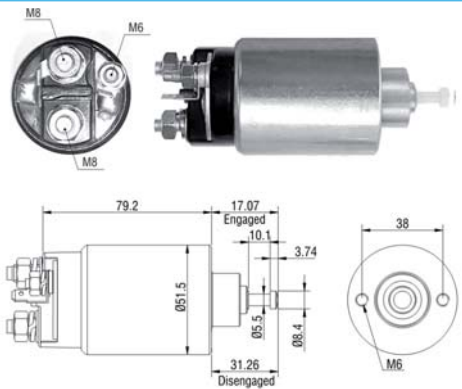

SN 8-762 12v CAP SN 8-762.96

USED ON / APLICACION:
FORD: Crown Victoria, E series, Expedition, F series. FORD-LINCOLN: Mark, Navigator, Town Car. FORD-MERCURY: Cougar, Marquis.

STARTER / M. PARTIDA:
FORD: PMGR Starters. VISTEON: PMGR Starters

REPLACE / SUBSTITUI:
FORD: PMGR Starters. VISTEON: PMGR Starters.