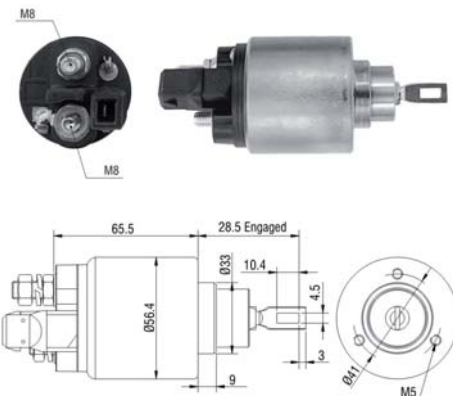

SN 972 12v CAP SN 972.91

USED ON / APLICACION:
AUDI: A3, TT Coupe. SEAT: Alhambra, City Golf, Cordoba, Ibiza. SKODA: Fabia, Octavia. VOLKSWAGEN: Beetle, Bora, Golf, Jetta, Passat, Polo, Sharan.

STARTER / M. PARTIDA:
BOSCH: 0.001.107.020, 0.001.107.021, 0.001.107.022, 0.001.107.023, 0.001.107.025, 0.001.110.076, 0.001.110.077, 0.001.110.086, 0.001.112.021, 0.001.112.027, 0.001.112.038, 0.001.112.039, 0.001.112.044, 0.001.112.045, 0.001.121.001, 0.001.121.002, 0.001.121.006, 0.001.121.007, 0.001.121.008, 0.001.121.009, 0.001.121.016, 0.001.121.017, 0.001.121.018, 0.001.121.019, 0.001.121.026, 0.001.124.001, 0.001.125.005, 0.001.125.006, 0.001.125.009, 0.001.125.012, 0.001.125.013, 0.001.125.039, 0.001.125.042, 0.001.125.043, 0.001.125.052, 0.986.016.290, 0.986.016.790, 9.000.081.010, F.000.ALO.402, F.000.ALO.415

REPLACE / SUBSTITUI:
BOSCH: 0.331.303.147, 2.339.303.211, 2.339.303.222, 2.339.303.258, 2.339.303.265, 2.339.303.339, 2.339.303.351, 2.339.303.377, 2.339.303.412, 2.339.303.722, 2.339.303.724, 6.004.AF1.027, 6.004.AF1.029, F.000.SH0.102, F.000.SH0.120, F.000.SH0.133, F.000.SH0.136, F.00A.SH0.120. VOLKSWAGEN: 02M-911-287-A.