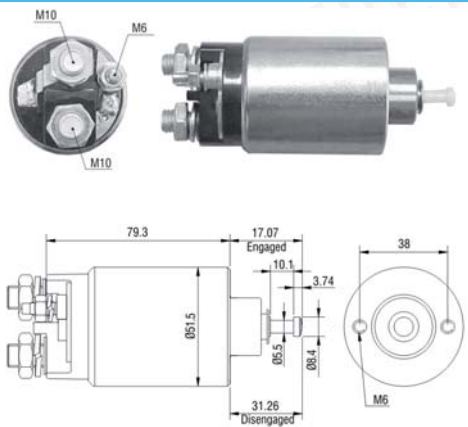

SN 766 12v

USED ON / APLICACION:
FORD: E series, Excursion, F series, Heavy-Duty Trucks 450 series, Heavy-Duty Trucks 550 series, Heavy-Duty Trucks 650 series, Heavy-Duty Trucks 750 series, Medium Trucks 450 series, Medium Trucks 550 series, Medium Trucks 650 series, Medium Trucks 750 series.

STARTER / M. PARTIDA:
FORD: 1C3U-11000-AA, 1C3U-11000-AB, 1C3U-11000-AE, 1C3Z-11002-AA, 2C3T-11000-AA, 2C3Z-11002-AA. VISTEON: 1C3U-11000-AA, 1C3U-11000-AB, 1C3U-11000-AE, 1C3Z-11002-AA, 2C3T-11000-AA, 2C3Z-11002-AA

REPLACE / SUBSTITUI:
FORD: XG-11390-908813. VISTEON: XG-11390-908813.