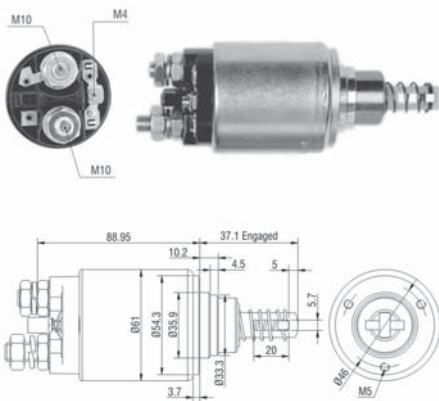

SN 641 24v

CAP SN 641.91

USED ON / APLICACIÓN:

SCANIA: 82 series, B80, BF86, BR85, BR86S, C80, CR85, G82, G92, G93, K82, K92, K93, L50, L94, LB80, LB81, LBS86, LS85, LS86, N94, P82, P92, P93, P94, R94, S82, T92.

STARTER / M. PARTIDA:

BOSCH: 0.001.360.031, 0.001.360.044, 0.001.360.048, 0.001.360.054, 0.001.360.057, 0.001.368.003, 0.001.368.008, 0.001.368.015, 0.001.368.023, 0.001.368.302

REPLACE / SUBSTITUI:

BOSCH: 0.331.402.012, 0.331.402.207.