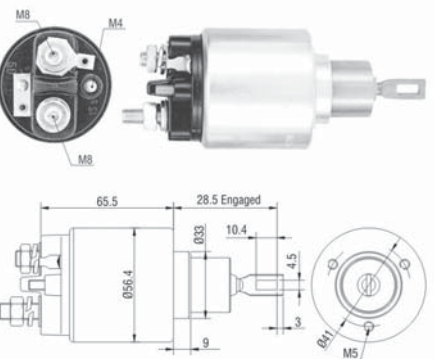

SN 578

12v

CAP SN 578.91

USED ON / APLICACION:

FORD: Scorpio, Sierra.

STARTER / M. PARTIDA:

BOSCH: 0.001.108.004, 0.001.108.019, 0.001.108.020, 0.001.108.039, 0.001.208.219, 0.001.208.501, 0.001.208.513, 0.001.211.206, 0.001.211.227, 0.001.211.228, 0.001.211.242, 0.001.211.246, 0.001.211.512, 0.001.211.513, 0.001.311.107, 0.001.311.121

REPLACE / SUBSTITUI:

BOSCH: 0.331.303.005, 0.331.303.016, 0.331.303.028, 0.331.303.031.