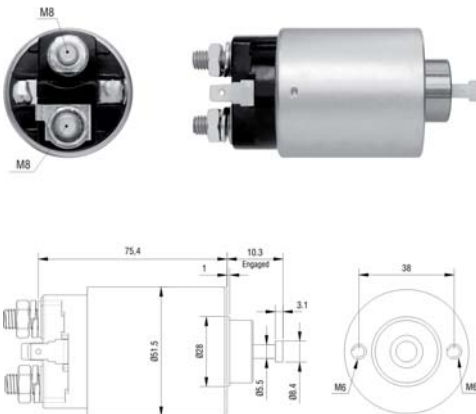

SN 6-698 12v CAP SN 1-698.96

USED ON / APLICACION:
MAZDA: Luce, Savana. MITSUBISHI: Canter, Challenger, Delica, L 200, Lancer, Mirage, Pajero, Strada.

STARTER / M. PARTIDA:
MITSUBISHI: 1810A050, 1810A053, M001T74181A, M002T75071, M002T75071A, M002T75073, M002T75073A, M002T75074, M002T85271AA, M002T87071, M002T87072ZT, M002T87171ZT, M002T88271, M008T715071A, M008T75074ZA, M008T75074ZT, MD312857, MD312858, MD314167, MD315547, MD315548, MD348221, ME201650, ME202970, ME204424, ME204425

REPLACE / SUBSTITUI:
MITSUBISHI: M371X64273, M371XA0274, ME701462.