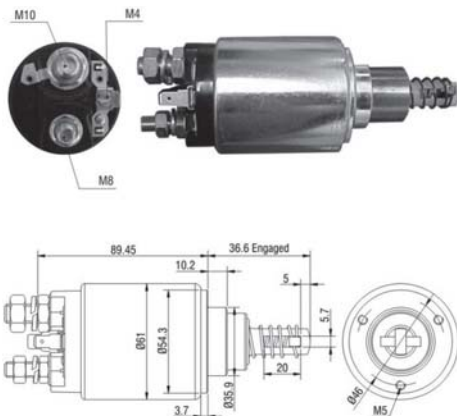

SN 2-640 12v CAP SN 1-640.91

USED ON / APLICACION:
VEÍCULOS: Equipamentos para Máquinas Agrícolas.
Heavy Duty Industrial / Farm Equipment.

STARTER / M. PARTIDA:

REPLACE / SUBSTITUI:
BOSCH: 2.339.402.113.