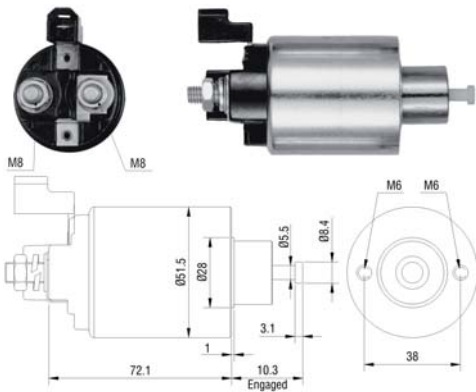

SN 4-991 12v CAP SN 991.96

USED ON / APLICACIÓN:
CHRYSLER: Concorde, Intrepid, LHS, New Yorker. CHRYSLER-DODGE: Intrepid. CHRYSLER-PLYMOUTH: Prowler.
EAGLE: Vision.

STARTER / M. PARTIDA:
MITSUBISHI: M1T7777ZC, M1T77781, M1T77781ZC

REPLACE / SUBSTITUI:
MITSUBISHI: 78773.