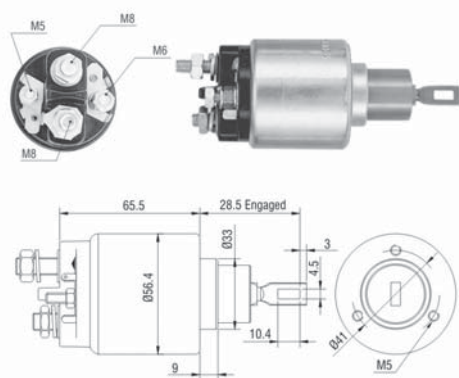

SN 475 12v CAP SN 475.91

USED ON / APLICACION:
BMW: 3 Series, 5 Series, 7 Series, 8 Series.

STARTER / M. PARTIDA:
BMW: 12 41 1 711 403, 12 41 1 715 230, 12 41 1 717 174, 12 41 1 717 175, 12 41 1 720 635. BOSCH: 0.001.108.018, 0.001.108.042, 0.001.108.054, 0.001.108.063, 0.001.108.064, 0.001.108.065, 0.001.108.115, 0.001.108.145, 0.001.110.010, 0.001.110.041, 0.001.110.110, 0.001.218.027, 0.001.218.028, 0.001.218.134, 0.001.218.135, 0.001.218.136, 0.001.311.150, 0.001.311.151, 0.001.314.043, 0.001.314.045

REPLACE / SUBSTITUI:
BOSCH: 0.331.303.102, 0.331.303.105, 0.331.303.116, 0.331.303.117, 0.331.303.616, 0.331.303.617, 2.339.303.244, 2.339.303.246.