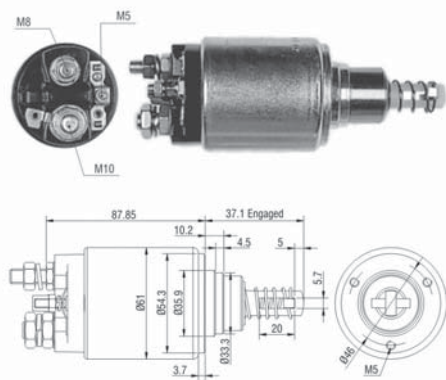

SN 653 12v CAP SN 653.91

USED ON / APLICACION:
PEUGEOT: 504, 505, 604. TALBOT: Tagora.

STARTER / M. PARTIDA:
BOSCH: 0.001.362.045, 0.001.362.061, 0.001.362.079, 0.001.362.081, 0.001.362.602, 0.001.362.603

REPLACE / SUBSTITUI:
BOSCH: 0.331.402.027, 0.331.402.028.