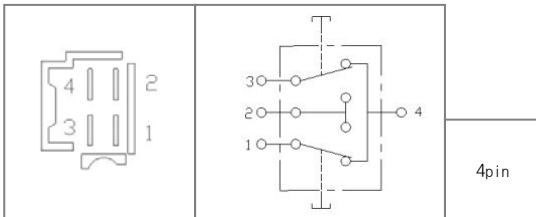

TMWS-812653

APPLICATION : KIA
OEM NO. : KK151-66-500B