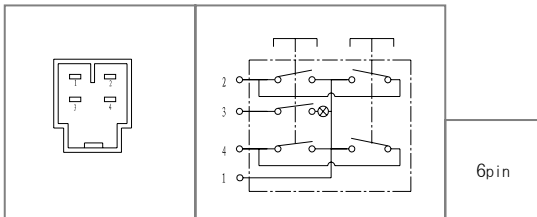

TMWS-734210

APPLICATION : RENAULT
OEM NO. :