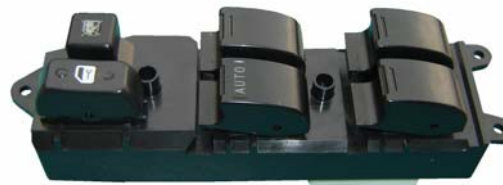

TMWS-847609

APPLICATION : TOYOTACOROLLA
OEM NO. :