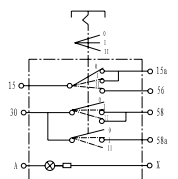

TMWS-733812

APPLICATION : VOLVO
OEM NO. : 1578 702