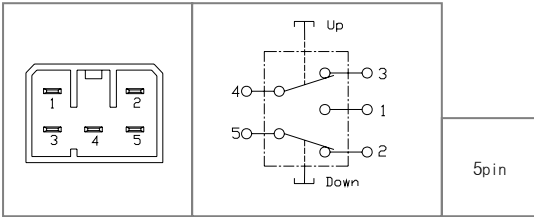

TMWS-812204

APPLICATION : HYUNDAI
OEM NO. : 93580-02000