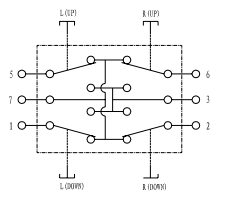

TMWS-832601

APPLICATION : KIA
OEM NO. : OK75-66-350

8pin