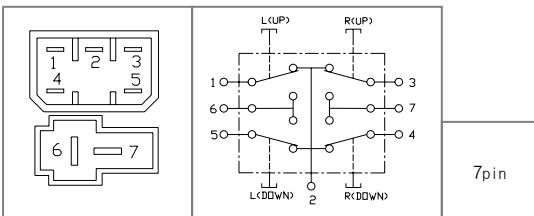

TMWS-822211

APPLICATION : HYUNDAI
OEM NO. : 93691-44300