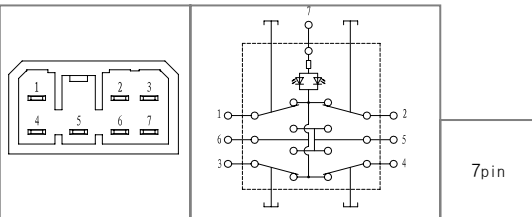

TMWS-822201

APPLICATION : HYUNDAI
OEM NO. : 96391-43320