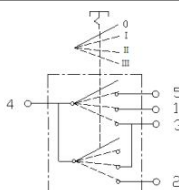

TMWS-732603

APPLICATION : KIA
OEM NO. : KKY01-61-200