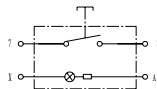

TMWS-723802

APPLICATION : VOLVO
OEM NO. : 1578 706

4pin