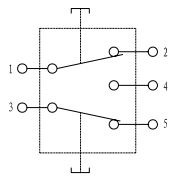

# TMWS-812620

APPLICATION : KIA  
OEM NO. : KK75-66-370

5pin