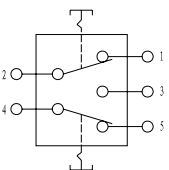

TMWS-812622

APPLICATION : KIA
OEM NO. :