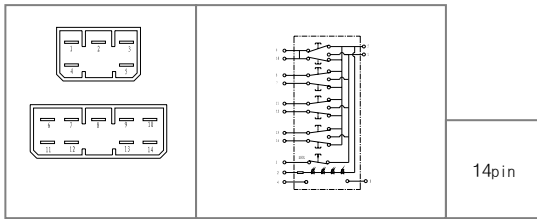

TMWS-842407

APPLICATION : DAEWOO
OEM NO. : 96179137