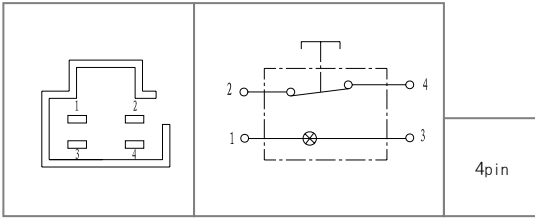

TMWS-732615

APPLICATION : KIA
OEM NO. : KK-136-66-460