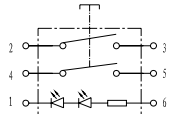

TMWS-735008

APPLICATION : MERCEDES
OEM NO. :

6pin