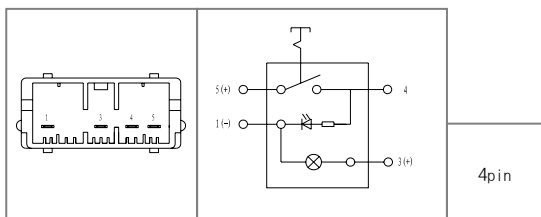

TMWS-714002

APPLICATION : PEUGEOT
OEM NO. : 96000586XX