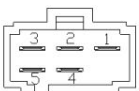

TMWS-732603

APPLICATION : KIA
OEM NO. : KKY01-61-200