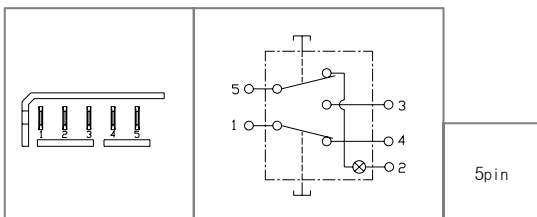

TMWS-814241

APPLICATION : RENAULT
OEM NO. : 77 00 838 099