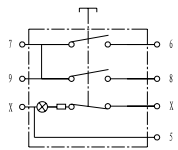

TMWS-733811

APPLICATION : VOLVO
OEM NO. : 1578 732

7pin