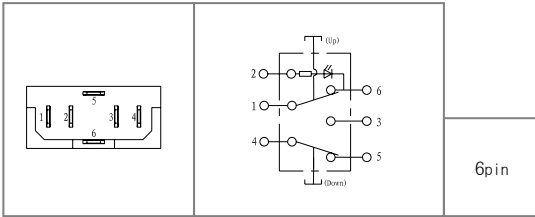

TMWS-813050

APPLICATION : VOLKSWAGEN
OEM NO. :