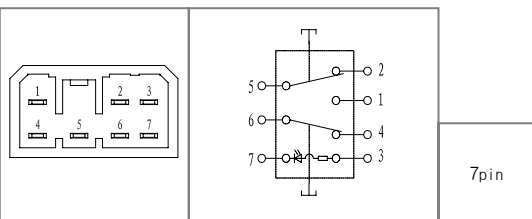

TMWS-812201

APPLICATION : HYUNDAI
OEM NO. : 96392-43320