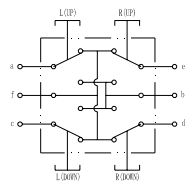

TMWS-822608

APPLICATION : KIA
OEM NO. : OK-66-350