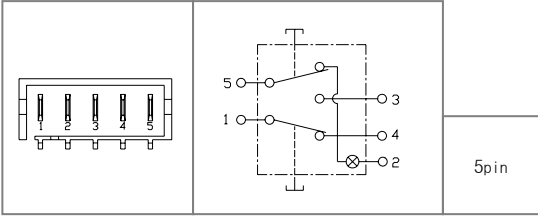

TMWS-814239

APPLICATION : RENAULT
OEM NO. : 77 00 673 247 77 00 673 247
77 00 705 925 77 01 349 408