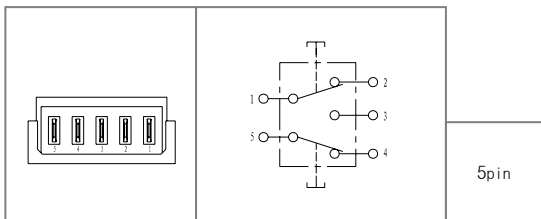

TMWS-814047

APPLICATION : PEUGEOT
OEM NO. :