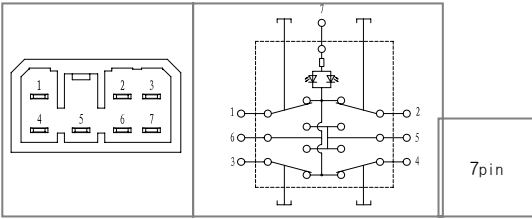

# TMWS-822203

APPLICATION : HYUNDAI  
OEM NO. : 93691-43600