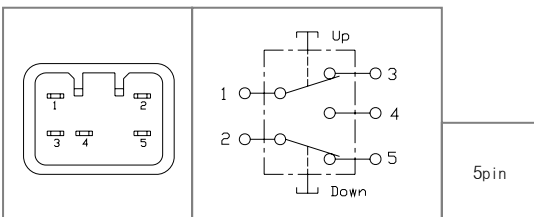

TMWS-812226

APPLICATION : HYUNDAI
OEM NO. : 93580-06000