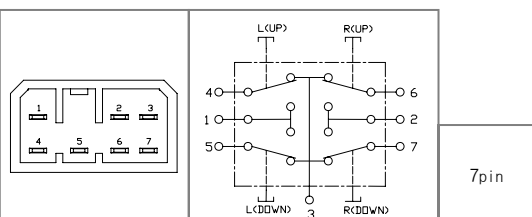

TMWS-822204

APPLICATION : HYUNDAI
OEM NO. : 93570-02000