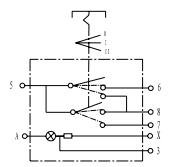

TMWS-733813

APPLICATION : VOLVO
OEM NO. : 1578 704