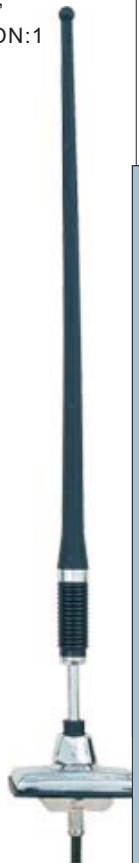

ITEM: DP-614

MAST LENGTH:13.5"
NUMBER OF SECTION:1
CABLE LENGTH:54"
ANGLE 0- 30°
FITS:ALL CARS
FUNCTION: AM/FM