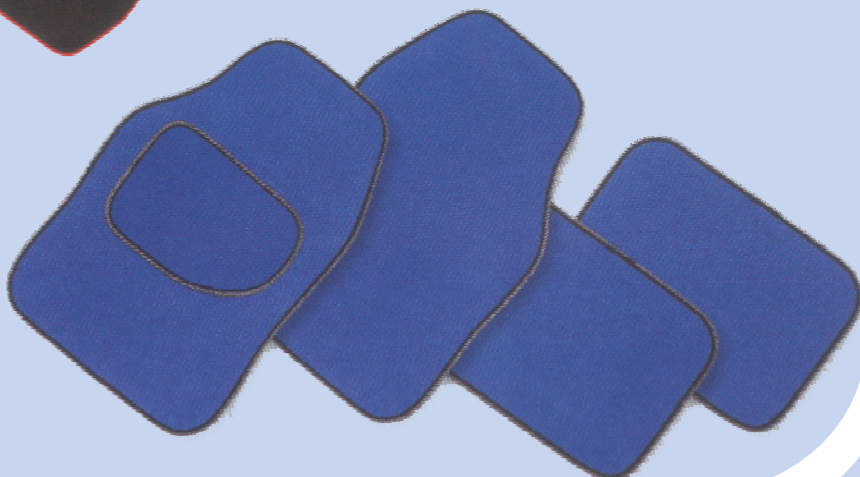

TM-FM-1013
SOLD IN 4PIECES SET
FRONT:67*43CM
REAR:32*43CM