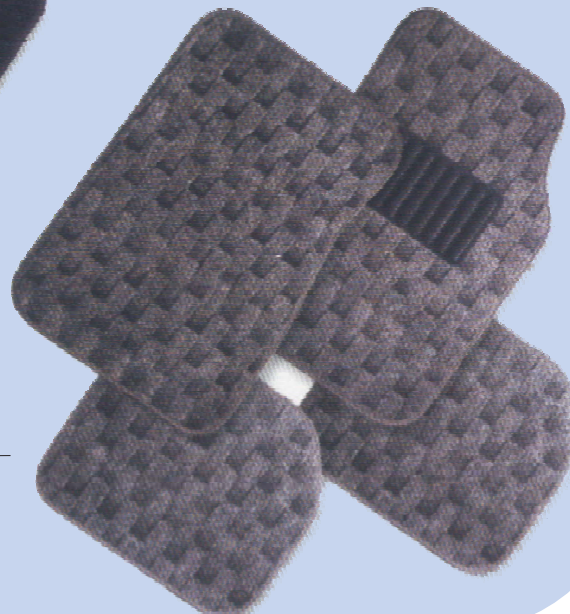

TM-FM-1045
SOLD IN 4PIECES SET
FRONT:65*42cm
REAR:29*42cm