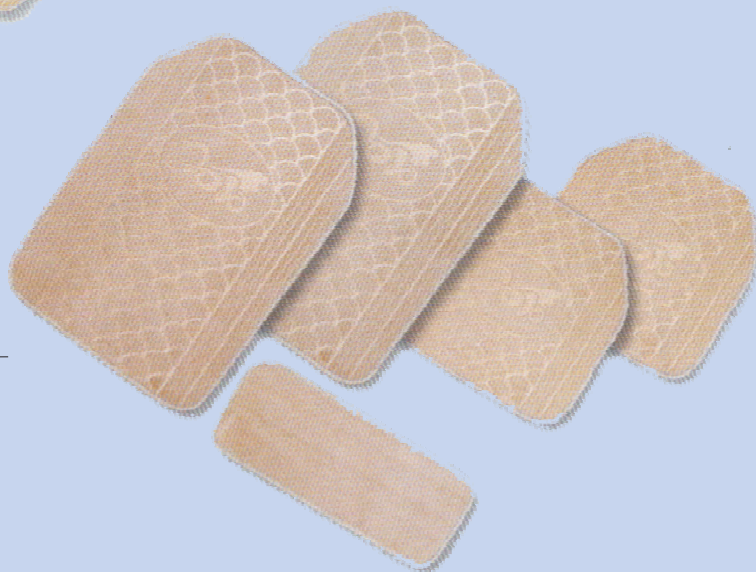

TM-FM-1040
SOLD IN 4 PIECES SET
FRONT:65*43CM
REAR:33*40CM

CAR FLOOR MAT

RoHS CE UL ISO9001:2000

TM-FM-1041
SOLD IN 4PIECES SET
FRONT:68*48cm
middle:22*56cm
REAR:45*48cm

TM-FM-1042
SOLD IN 4PIECES SET
FRONT:68*48cm
middle:22*56cm
REAR:45*48cm