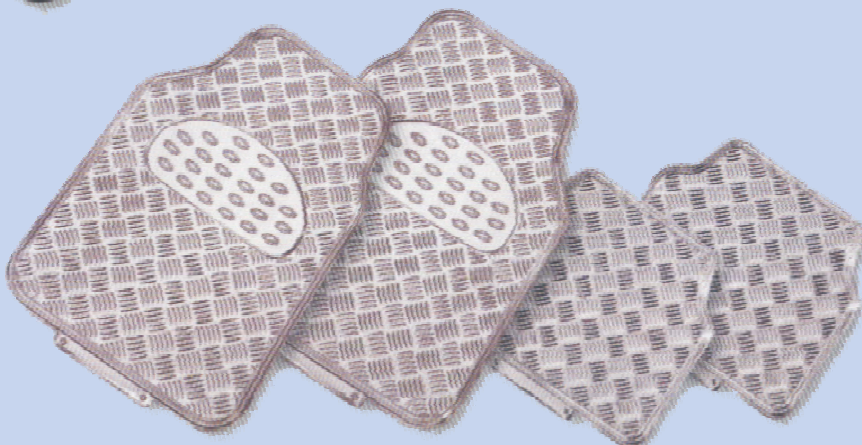

TM-FM-2003 B
SOLD IN 4PIECES SET
FRONT:64*42CM
REAR:35*42CM

TM-FM-2004 B
SOLD IN 4PIECES SET
FRONT:71*47CM
MIDDLE:24*56CM
REAR:44*47CM

TM-FM-2005
SOLD IN 4PIECES SET
FRONT:64*40CM
REAR:33*40CM

TM-FM-3001 A
SOLD IN 4PIECES SET
FRONT:71*46.5CM
MIDDLE:24*59CM
REAR:43*46.5CM