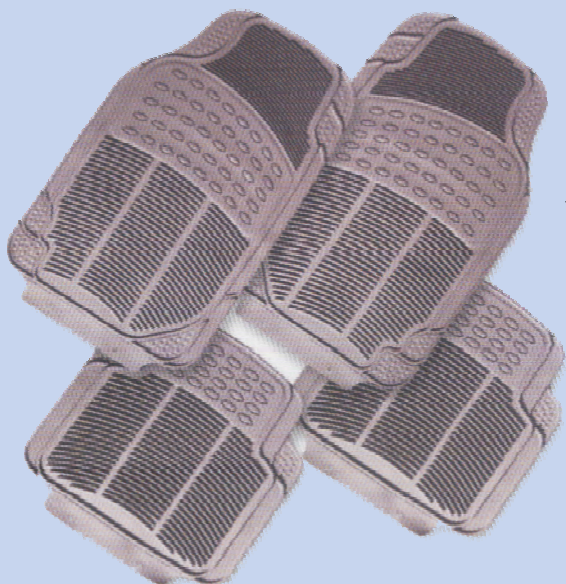

TM-FM-3003
SOLD IN 4 PIECES SET
FRONT:70.5*46CM
MIDDLE:59*27CM
REAR:42.5*46CM