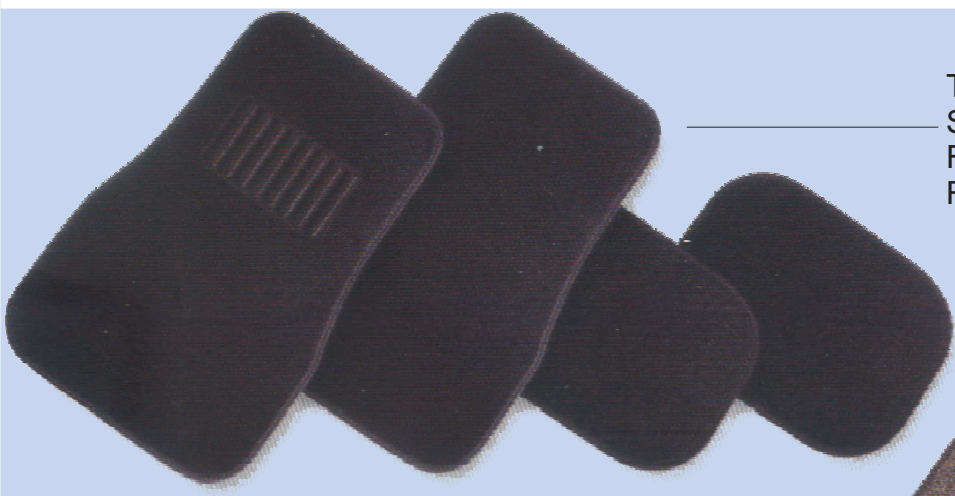

CAR FLOOR MAT

✓ RoHS
CE UL ISO9001:2000

TM-FM-1001
SOLD IN 4PIECES SET
FRONT:63*41CM
REAR:28*37CM

TM-FM-1002
SOLD IN 4PIECES SET
FRONT:65*44CM
REAR:33*44CM

TM-FM-1003
SOLD IN 4PIECES SET
FRONT:65*44CM
REAR:33*44CM