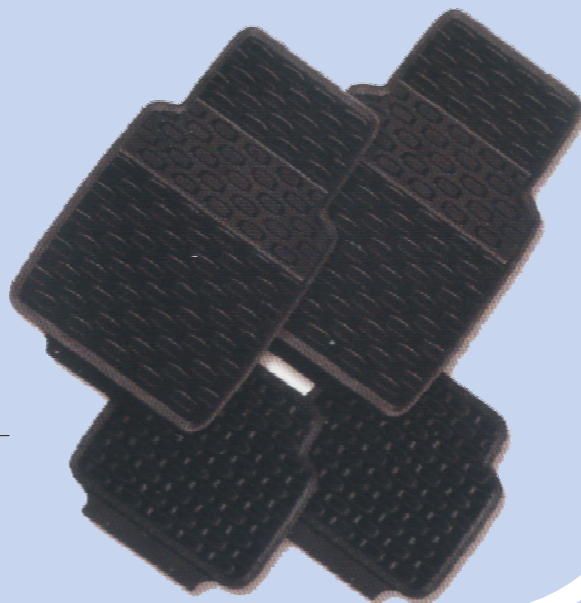

CAR FLOOR MAT

✓ RoHS
CE UL ISO9001:2000

TM-FM-3001 D
SOLD IN 4PIECES SET
FRONT:71*46.5CM
MIDDLE:24*59CM
REAR:43*46.5CM

TM-FM-3001 E
SOLD IN 4PIECES SET
FRONT:71*46.5CM
MIDDLE:24*59CM
REAR:43*46.5CM

TM-FM-3002
SOLD IN 4PIECES SET
FRONT:74*44CM
MIDDLE:59*27CM
REAR:46*44CM

TM-FM-3003
SOLD IN 4 PIECES SET
FRONT:70.5*46CM
MIDDLE:59*27CM
REAR:42.5*46CM