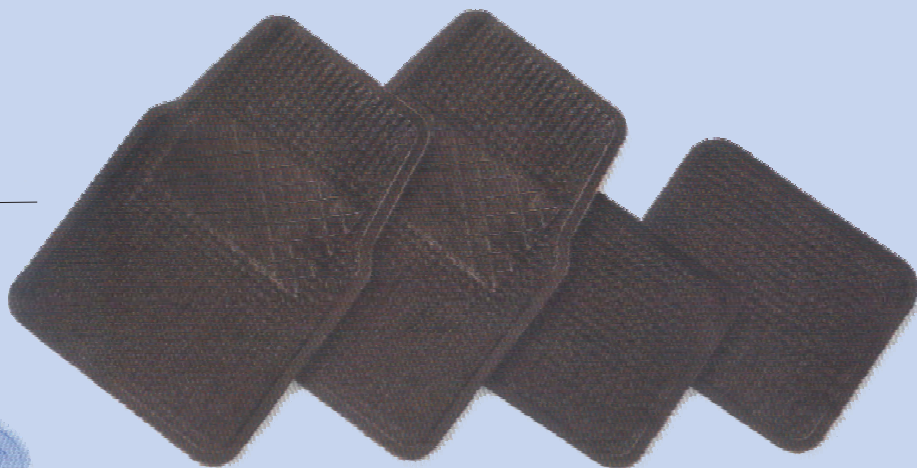

TM-FM-2001 B
SOLD IN 4PIECES SET
FRONT:63*41CM
REAR:34*41CM

TM-FM-2002 A
SOLD IN 4PIECES SET
FRONT:63*41CM
REAR:34*41CM