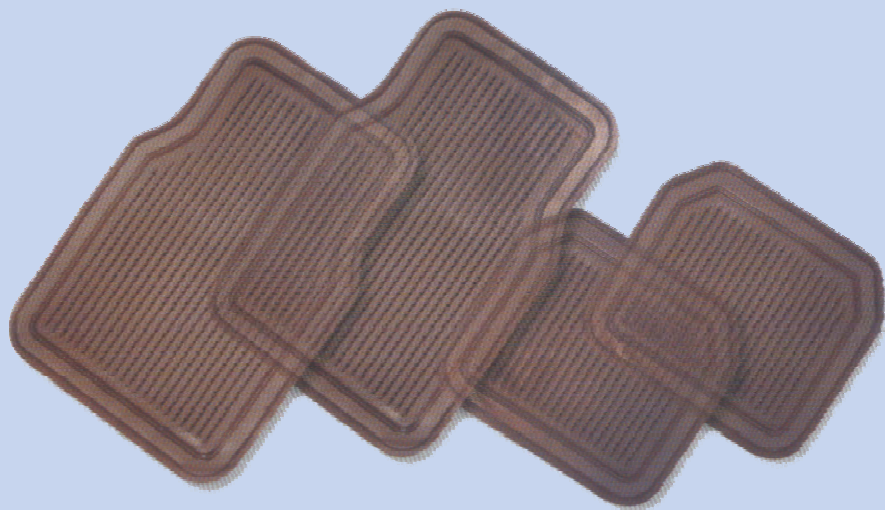

TM-FM-2002 B
SOLD IN 4 PIECES SET
FRONT:63*41CM
REAR:34*41CM

TM-FM-2004 A
SOLD IN 4PIECES SET
FRONT:71*47CM
MIDDLE:24*56CM
REAR:44*47CM

CAR FLOOR MAT

✓ RoHS
CE UL ISO9001:2000