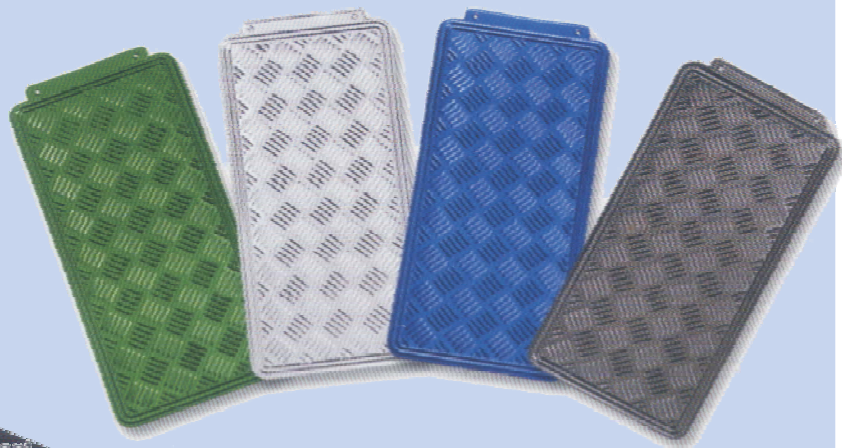

CAR FLOOR MAT

✓ RoHS
CE UL ISO9001:2000

TM-FM-3011
SOLD IN 4PIECES SET
FRONT:70*45CM
REAR:41*45CM
WEIGHT:3.1KG

TM-FM-3011
SOLD IN 4PIECES SET
FRONT:70*45CM
REAR:41*45CM
WEIGHT:3.1KG

TM-FM-3011
SOLD IN 4PIECES SET
FRONT:70*45CM
REAR:41*45CM
WEIGHT:3.1KG