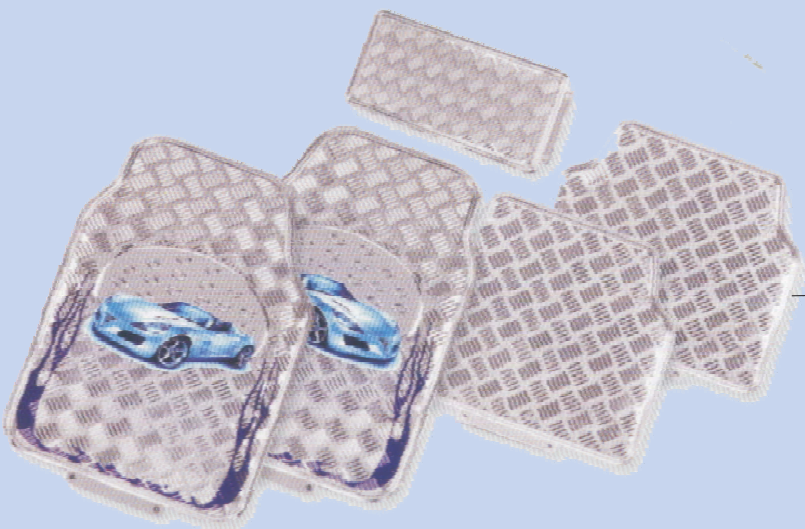

TM-FM-3001 C
SOLD IN 4PIECES SET
FRONT:71*46.5CM
MIDDLE:24*59CM
REAR:43*46.5CM

CAR FLOOR MAT

✓ RoHS
CE UL ISO9001:2000