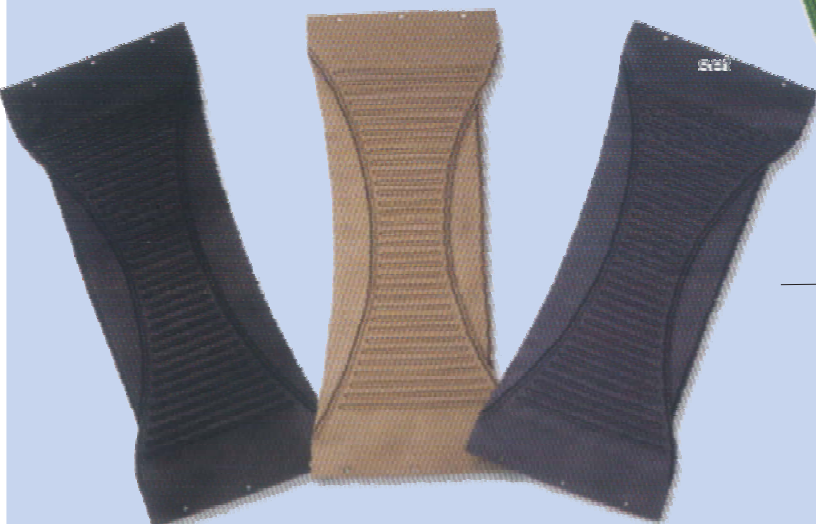

CAR FLOOR MAT

✓ RoHS
CE UL ISO9001:2000

TM-FM-3011
SOLD IN 4PIECES SET
FRONT:70*45CM
REAR:41*45CM
WEIGHT:3.1KG

TM-FM-3011
SOLD IN 4PIECES SET
FRONT:70*45CM
REAR:41*45CM
WEIGHT:3.1KG

TM-FM-3011
SOLD IN 4PIECES SET
FRONT:70*45CM
REAR:41*45CM
WEIGHT:3.1KG