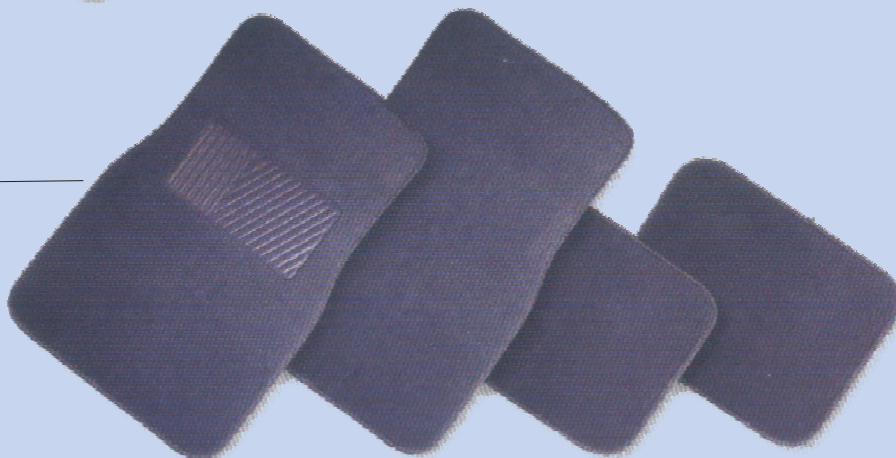

TM-FM-1014
SOLD IN 4PIECES SET
FRONT:67*43CM
REAR:32*43CM

TM-FM-1016
SOLD IN 4 PIECES SET
FRONT:70*48CM
REAR:40*45CM