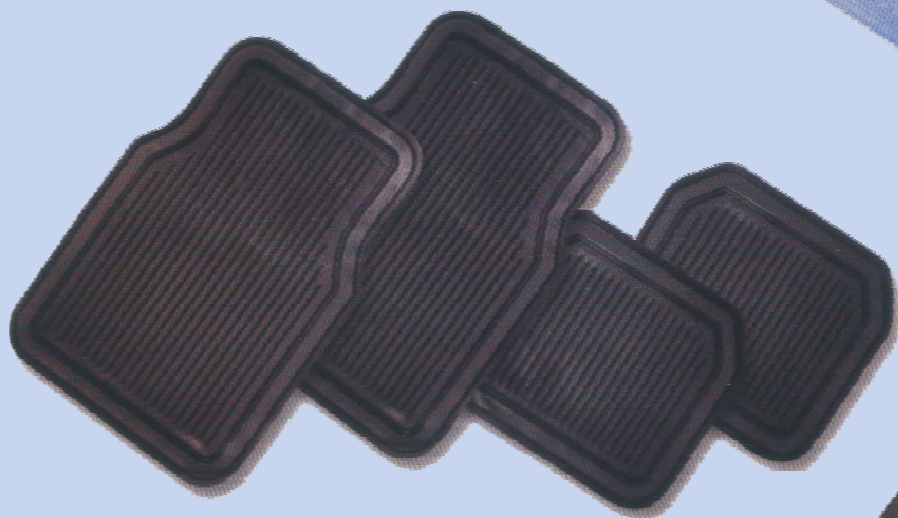

CAR FLOOR MAT

✓ RoHS
CE UL ISO9001:2000