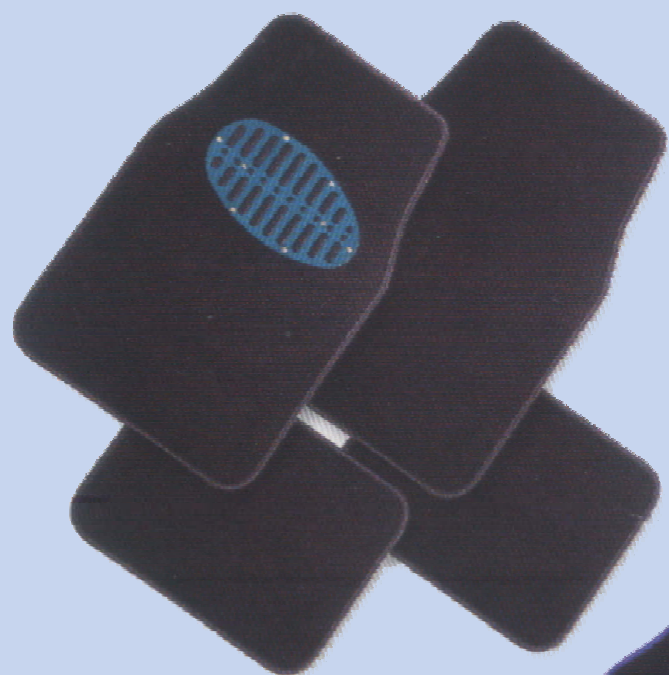

CAR FLOOR MAT

✓ RoHS
CE UL ISO9001:2000

TM-FM-1001
SOLD IN 4PIECES SET
FRONT:63*41CM
REAR:28*37CM

TM-FM-1002
SOLD IN 4PIECES SET
FRONT:65*44CM
REAR:33*44CM

TM-FM-1003
SOLD IN 4PIECES SET
FRONT:65*44CM
REAR:33*44CM

TM-FM-1004
SOLD IN 4 PIECES SET
FRONT:65*44CM
REAR:33*44CM

CAR FLOOR MAT

RoHS CE UL ISO9001:2000

TM-FM-1005
SOLD IN 4PIECES SET
FRONT:65*44CM
REAR:33*44CM

TM-FM-1006
SOLD IN 4PIECES SET
FRONT:65*44CM
REAR: 33*44CM