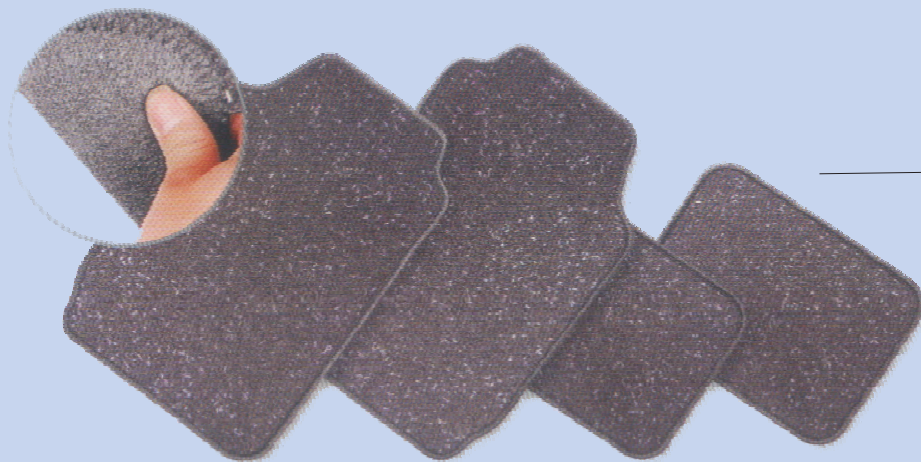

TM-FM-1036
SOLD IN 4 PIECES SET
FRONT:65*43CM
REAR:33*40CM

CAR FLOOR MAT

✓ RoHS
CE UL ISO9001:2000