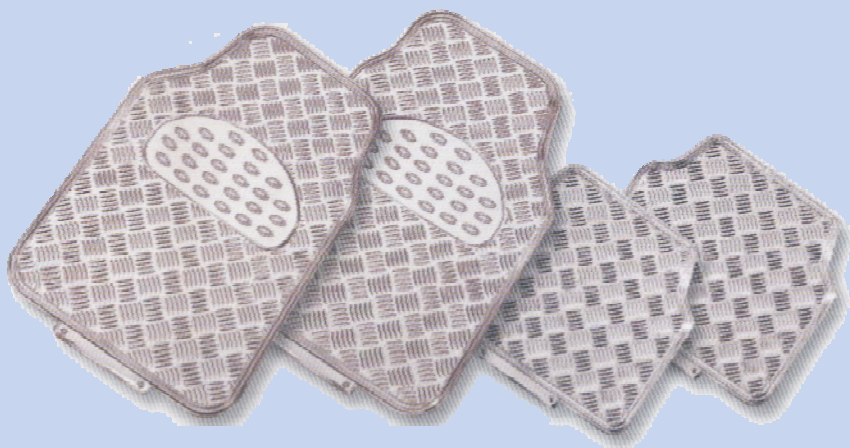

CAR FLOOR MAT

✓ RoHS
CE UL ISO9001:2000

TM-FM-3011
SOLD IN 4PIECES SET
FRONT:70*45CM
REAR:41*45CM
WEIGHT:3.1KG

TM-FM-3011
SOLD IN 4PIECES SET
FRONT:70*45CM
REAR:41*45CM
WEIGHT:3.1KG