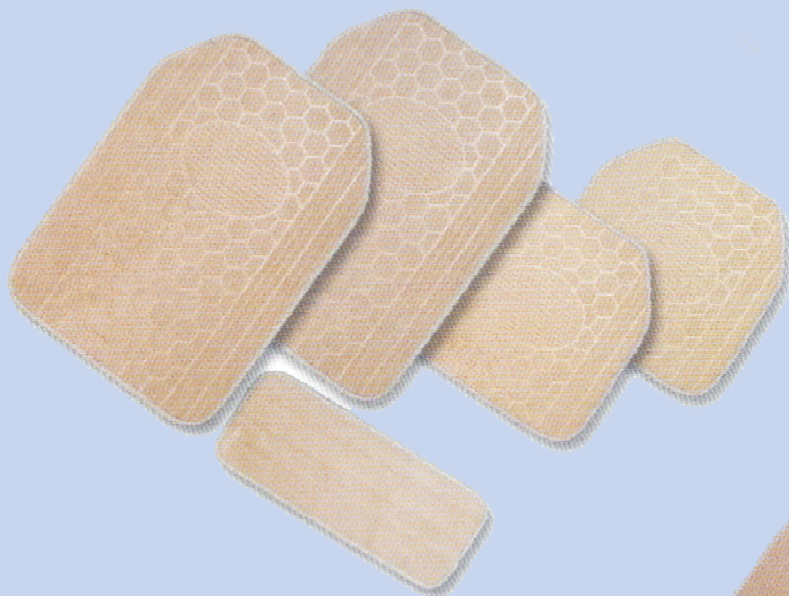

TM-FM-1042
SOLD IN 4PIECES SET
FRONT:68*48cm
middle:22*56cm
REAR:45*48cm

CAR FLOOR MAT

RoHS CE UL ISO9001:2000

TM-FM-1041
SOLD IN 4PIECES SET
FRONT:68*48cm
middle:22*56cm
REAR:45*48cm