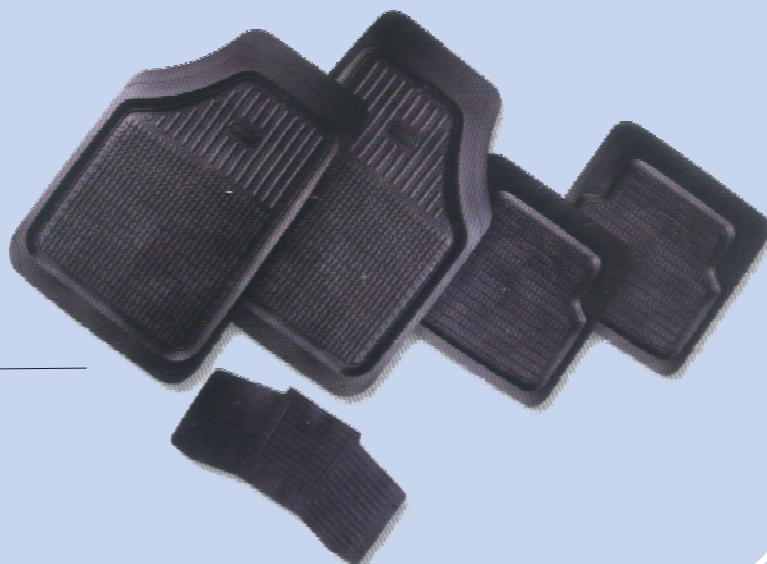

CAR FLOOR MAT

RoHS CE UL ISO9001:2000

TM-FM-3008 A
SOLD IN 4PIECES SET
FRONT:75*51CM
REAR:49*51CM

TM-FM-3008 B
SOLD IN 4PIECES SET
FRONT:75*51CM
REAR:49*51CM

TM-FM-100
SOLD IN 4PIECES SET
FRONT:
REAR:

TM-FM-3010
SOLD IN 4 PIECES SET
FRONT:77*50CM
REAR:50*50CM