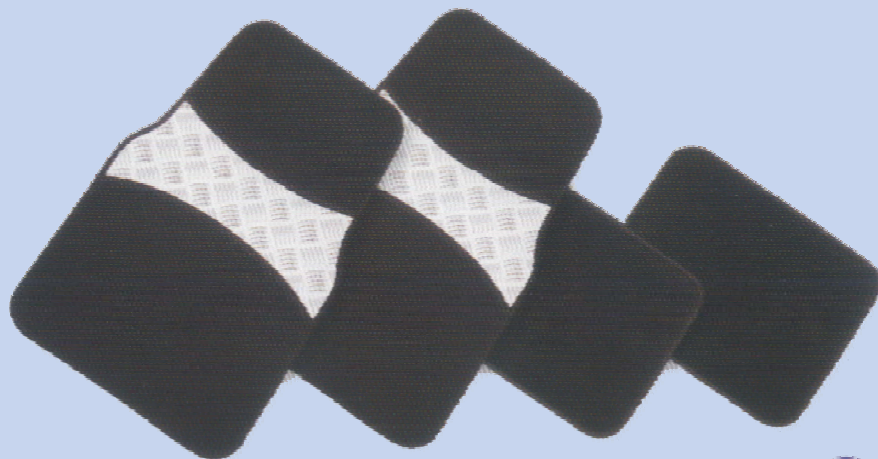

TM-FM-1046
SOLD IN 4PIECES SET
FRONT:65*43cm
REAR:32*43cm

TM-FM-1047
SOLD IN 4PIECES SET
FRONT:65*42cm
REAR:29*42cm

TM-FM-1048
SOLD IN 4 PIECES SET
FRONT:67*43CM
REAR:32*43CM

CAR FLOOR MAT

RoHS CE UL ISO9001:2000