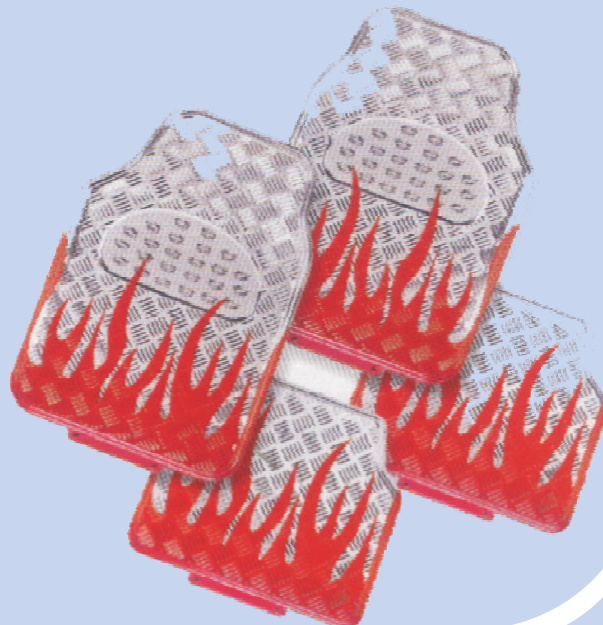

TM-FM-3001 B
SOLD IN 4PIECES SET
FRONT:71*46.6CM
MIDDLE:24*59CM
REAR:43*46.5CM