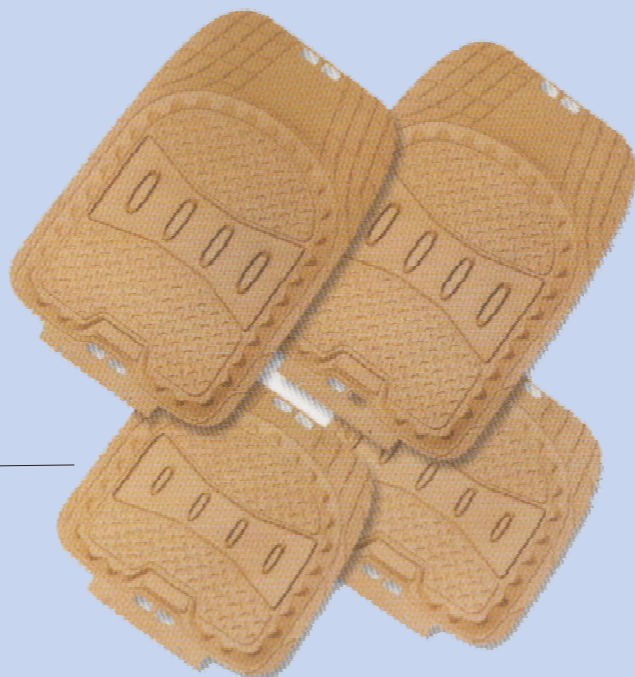

TM-FM-100
SOLD IN 4PIECES SET
FRONT:
REAR: