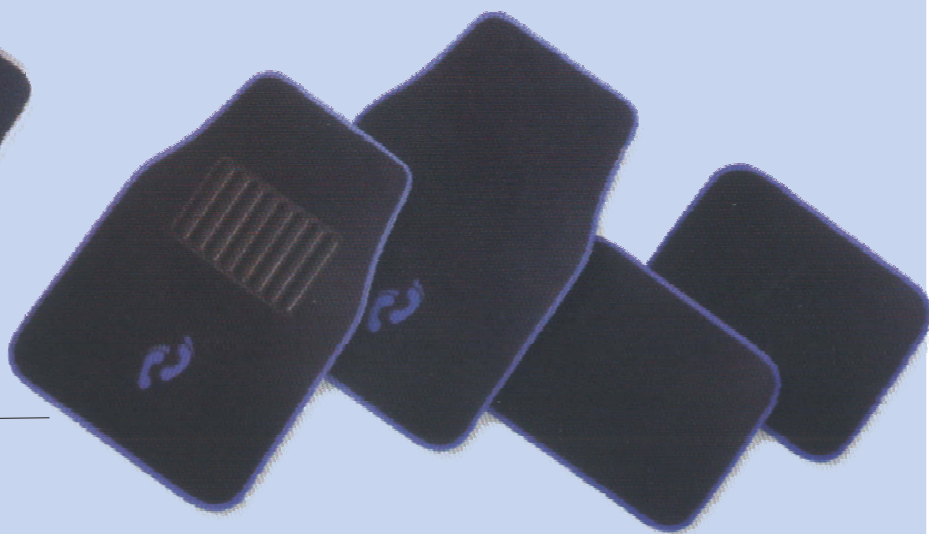

TM-FM-1004
SOLD IN 4 PIECES SET
FRONT:65*44CM
REAR:33*44CM

CAR FLOOR MAT

RoHS CE UL ISO9001:2000

TM-FM-1005
SOLD IN 4PIECES SET
FRONT:65*44CM
REAR:33*44CM

TM-FM-1006
SOLD IN 4PIECES SET
FRONT:65*44CM
REAR: 33*44CM