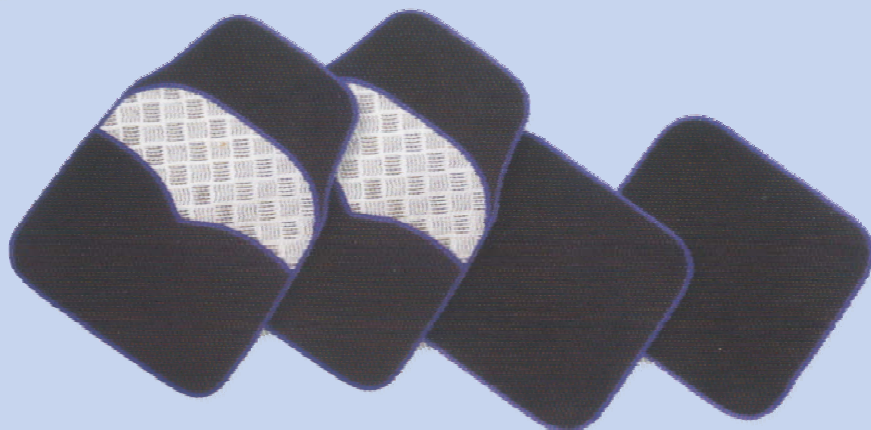

TM-FM-1050
SOLD IN 4PIECES SET
FRONT:65*44cm
REAR:33*44cm

TM-FM-1051
SOLD IN 4PIECES SET
FRONT:65*43cm
REAR:33*40cm