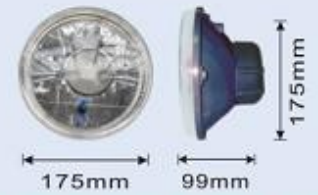

JH-1002PD

- Body:BMC Plastic Housing 2 Head Lamp System with glass shadow
- Hi/Lo Beam interchange Halogen Bulb
- Replance No:6012,6014
- Size: Ø 7" 3 pin
- Bulb:H4 P43T
- Packing: 12SET/ 3.8 cu.ft
- N.W:10Kg G.W:13Kg
- JH-1002PD-1 with parking bulb