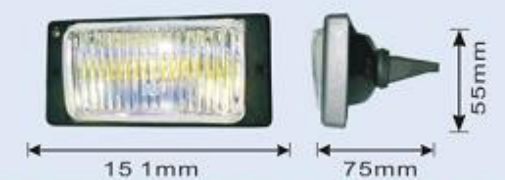

- Body: plastic housing
- Lens: Lens: Clear, Yellow, Super white, Rainbowyellow, Rainbow blue
- Size: $175 \times 60 \times 80 \text{mm}$
- Bulb: H3 12V 55W
- N.W.: 7kg G.W.: 9kg
- packing: 10SET/4.1cu.ft

JH-7310

- Body: aluminum alloy
- Lens: Lens: Clear, Yellow, Super white, Rainbowyellow, Rainbow blue
- Size: $150 \times 90 \times 95 \text{mm}$
- Bulb: H11 12V 55W
- N.W.: 6kg G.W.: 7kg
- packing: 12SET/2.5cu.ft