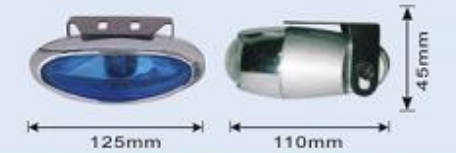

JH-2200

- Body: aluminum alloy
- Reflector: freeform
- Lens: Clear, Yellow, Super white, Rainbow yellow, Rainbow blue
- Size: 125x45x110mm
- Bulb: H3 12V 55W
- N.W.: 9Kg G.W.: 11Kg
- packing: 12 SET/ 2.9 cu.ft