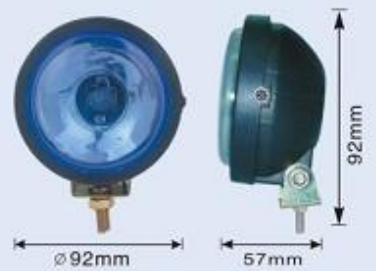

JH-198

- Body: Plastic Housing
- Lens: Clear, Yellow, Super white, Rainbow yellow, Rainbow blue
- Size: $\varnothing 92 \times 57 \times 92$ mm
- Bulb: H3 12V 55W
- N.W.: 8Kg G.W.: 10Kg
- packing: 20 SET/ 1.5 cu.ft