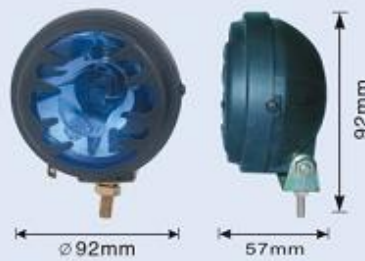

JH-197

- Body: Plastic Housing
- Lens: Clear, Yellow, Super white, Rainbow yellow, Rainbow blue
- Size: $\varnothing 92 \times 57 \times 92$ mm
- Bulb: H3 12V 55W
- N.W.: 8Kg G.W.: 10Kg
- packing: 20 SET/ 1.5 cu.ft