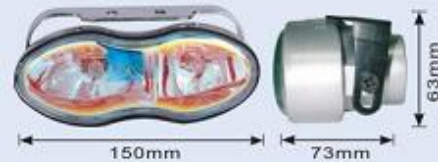

JH-3800

- Body: aluminum alloy
- Bulb: H3 12V 55W
- Lens: Clear, Yellow, Super white, Rainbow yellow, Rainbow blue
- Size: 150x73x63mm
- N.W.: 11KG G.W.: 13KG
- packing: 10set / 2.3cu.ft