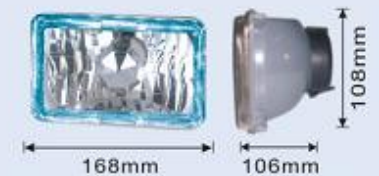

JH-1005PL

- Body: BMC Plastic Housing 4 Head Lamp System with LED Ring
- Hi / Lo Beam Interchange Halogen Bulb
- Replaces No:4652
- Size: 6 1/2"
- Bulb: H4 P43T
- Packing: 12SET/ 2.7 cu.ft
- N.W:9Kg G.W:11Kg
- JH-1005PL-1 with parking bulb