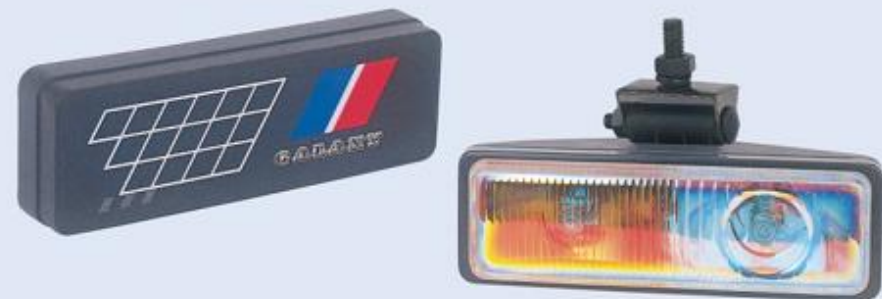

JH-215

- Body: Plastic Housing
- Lens: Clear, Yellow, Super white, Rainbow yellow, Rainbow blue
- Size: 170x53x78mm
- Bulb: H3 12V 55W
- N.W.: 7Kg G.W.: 9Kg
- packing: 10 SET/ 1.9cu.ft