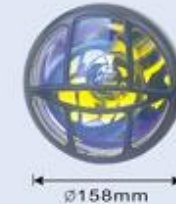

JH-316

- Body: Plastic Housing with Plastic cover
- Lens: Clear, Yellow, Super white, Rainbow yellow, Rainbow blue
- Size: $\varnothing$ 158x82x158mm
- Bulb: H3 12V 55W
- N.W.: 9 Kg G.W.: 11Kg
- packing: 10 SET/ 2.2cu.ft