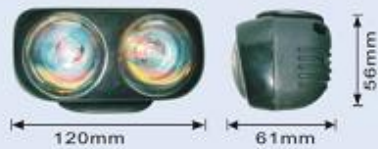

JH-3400

- Body: aluminum alloy
- Reflector: freeform
- Lens: Clear, Yellow, Super white, Rainbow yellow, Rainbow blue
- Size: 120x56x61 mm
- Bulb: H3 12V 55W
- N.W.: 16Kg G.W.: 18Kg
- packing: 20 SET/ 3.7cu.ft