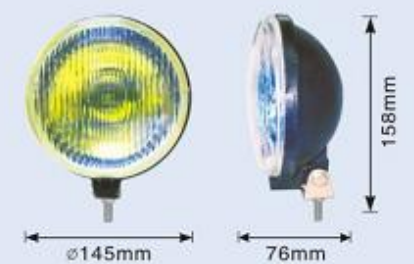

JH-308

- Body: Plastic Housing with Plastic cover
- Lens: Clear, Yellow, Super white, Rainbow yellow, Rainbow blue
- Size: $\varnothing 145 \times 76 \times 158 \text{mm}$
- Bulb: H3 12V 55W
- N.W.: 8Kg G.W.: 10Kg
- packing: 10 SET/ 3.2cu.ft