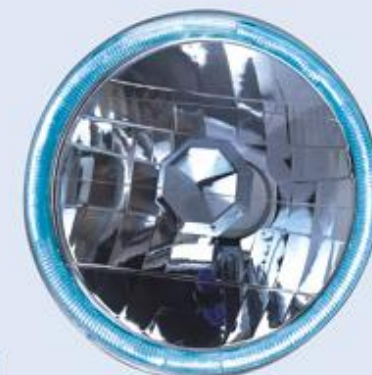

JH-1001PL

- Body: BMC Plastic Housing 4 Head Lamp System with LED Ring
- Hi/Lo Beam Interchange Halogen Bulb
- Replance No:4000,4002
- Size: Ø 5 3/4" pin
- Bulb:H4 P43T
- Packing: 12SET/ 2.6 cu.ft
- N.W:11Kg G.W:12Kg
- JH-1001PL-1 with parking bulb

JH-1002PL

- Body: BMC Plastic Housing 2 Head Lamp System with LED Ring
- Hi / Lo Beam Interchange Halogen Bulb
- Replaces No:6012
- Size: Ø 7" 3 PIN
- Bulb :H4 P43T
- Packing: 12SET/ 3.8 cu.ft
- N.W:10Kg G.W:13Kg
- JH-1002PL-1 with parking bulb

JH-1003PL

- Body: BMC Plastic Housing 2 Head Lamp System with LED Ring
- Hi / Lo Beam Interchange Halogen Bulb
- Replaces No:6012
- Size: Ø 7" 3 PIN
- Bulb :H4 P43T 0.08Wx36LED
- Packing: 12SET/ 3.8 cu.ft
- N.W:10Kg G.W:13Kg
- JH-1003PL-1 with parking bulb

JH-1005PL

- Body: BMC Plastic Housing 4 Head Lamp System with LED Ring
- Hi / Lo Beam Interchange Halogen Bulb
- Replaces No:4652
- Size: 6 1/2"
- Bulb: H4 P43T
- Packing: 12SET/ 2.7 cu.ft
- N.W:9Kg G.W:11Kg
- JH-1005PL-1 with parking bulb

JH-1007PL

- Body: BMC Plastic Housing 2 Head Lamp System with LED Ring
- Hi / Lo Beam Interchange Halogen Bulb
- Replaces No:6052
- Size: 7 3/4"
- Bulb: H4 P43T
- Packing: 12SET/ 3.5 cu.ft
- N.W:12Kg G.W:17Kg
- JH-1007PL-1 with parking bulb

JH-1002PDL

- Body: BMC Plastic Housing 2 Head Lamp System with glass shadow, with LED Ring
- Hi/Lo Beam interchange Halogen Bulb
- Replance NO:6012,6014
- Size: Ø 7" 3 pin
- Bulb:H4 P43T
- Packing:12pcs / 3.8 cu.ft
- N.W:10Kg G.W:13Kg
- JH-1002PDL-1 with parking bulb

JH-1003PDL

- Body: BMC Plastic Housing 2 Head Lamp System with LED Ring
- Hi / Lo Beam Interchange Halogen Bulb
- Replaces No:6012
- Size: Ø 7" 3 PIN
- Bulb :H4 P43T 0.08Wx36LED
- Packing: 12SET/ 3.8 cu.ft
- N.W:10Kg G.W:13Kg
- JH-1003PDL-1 with parking bulb

JH-1005PDL