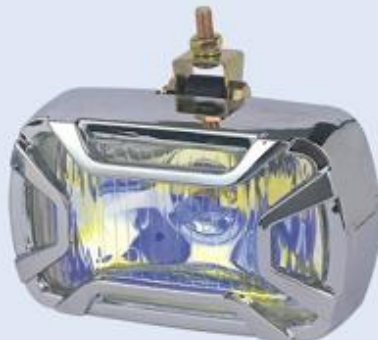

JH-308

- Body: Plastic Housing with Plastic cover
- Lens: Clear, Yellow, Super white, Rainbow yellow, Rainbow blue
- Size: $\varnothing 145 \times 76 \times 158 \text{mm}$
- Bulb: H3 12V 55W
- N.W.: 8Kg G.W.: 10Kg
- packing: 10 SET/ 3.2cu.ft