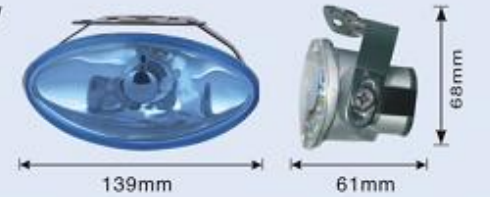

JH-1800

- Body: aluminum alloy
- Reflector: multi-surface form
- Lens: Clear, Yellow, Super white, Rainbow yellow, Rainbow blue
- Size: 137x68x65mm
- Bulb: H3 12V 55W
- N.W.: 8Kg G.W.: 10Kg
- packing: 10 SET/ 2.3 cu.ft