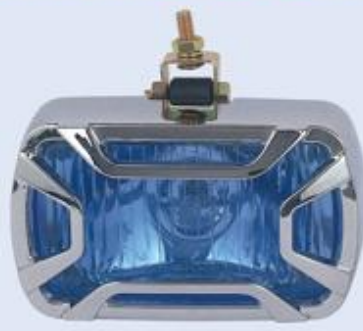

JH-308

- Body: Plastic Housing with Plastic cover
- Lens: Clear, Yellow, Super white, Rainbow yellow, Rainbow blue
- Size: $\varnothing 145 \times 76 \times 158 \text{mm}$
- Bulb: H3 12V 55W
- N.W.: 8Kg G.W.: 10Kg
- packing: 10 SET/ 3.2cu.ft