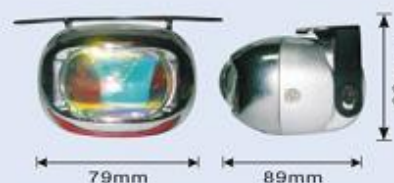

JH-3760

- Body: aluminum alloy
- Bulb: H3 12V 55W
- Lens: Clear, Yellow, Super white, Rainbow yellow, Rainbow blue
- Size: 79x89x60mm
- N.W.: 16 kgs
- G.W.: 18 kgs
- packing: 20set/2.6cu.ft