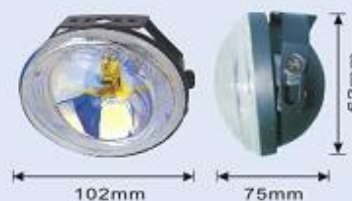

JH-202

- Body: Plastic Housing
- Lens: Clear, Yellow, Super white, Rainbow yellow, Rainbow blue
- Size: 120x63x60mm
- Bulb: H3 12V 55W
- N.W.: 9Kg G.W.: 11Kg
- packing: 20 SET/ 3.7 cu.ft

JH-203

- Body: Aluminum Alloy and Plastic Housing
- Lens: Clear, Yellow, Super white, Rainbow yellow, Rainbow blue
- Size: 120x76x45mm
- Bulb: H3 12V 55W
- N.W.: 4 Kg G.W.: 6.5Kg
- packing: 10 SET/ 2.3cu.ft

JH-204

- Body: Plastic Housing
- Lens: Clear, Yellow, Super white, Rainbow yellow, Rainbow blue
- Size: $\varnothing$ 80x63mm
- Bulb: H3 12V 55W
- N.W.: 7Kg G.W.: 8Kg
- packing: 20 SET/ 1 cu.ft

JH-205

- Body: Plastic Housing
- Lens: Clear, Yellow, Super white, Rainbow yellow, Rainbow blue
- Size: $\varnothing$ 92x57x92mm
- Bulb: H3 12V 55W
- N.W.: 6Kg G.W.: 9Kg
- packing: 20 SET/ 1.5 cu.ft

JH-206

- Body: Plastic Housing
- Lens: Clear, Yellow, Super white, Rainbow yellow, Rainbow blue
- Size: 145x42x48mm
- Bulb: H3 12V 55W
- N.W.: 7Kg G.W.: 9Kg
- packing: 20 SET/ 3.6 cu.ft

JH-207

- Body: Plastic Chrome Housing
- Lens: Clear, Yellow, Super white, Rainbow yellow, Rainbow blue
- Size: 95x65x74mm
- Bulb: H3 12V 55W
- N.W.: 9 Kg G.W.: 11Kg
- packing: 20 SET/ 2.4 cu.ft

JH-208

- Body: Plastic Housing
- Lens: Clear, Yellow, Super white, Rainbow yellow, Rainbow blue
- Size: 102x62x75mm
- Bulb: H3 12V 55W
- N.W.: 6 Kg G.W.: 8 Kg
- packing: 40 SET/ 3.6 cu.ft

JH-209

- Body: Metal Housing
- Lens: Clear, Yellow, Super white, Rainbow yellow, Rainbow blue
- Size: 145x42x48mm
- Bulb: H3 12V 55W
- N.W.: 11Kg G.W.: 13Kg
- packing: 20 SET/ 2.4 cu.ft