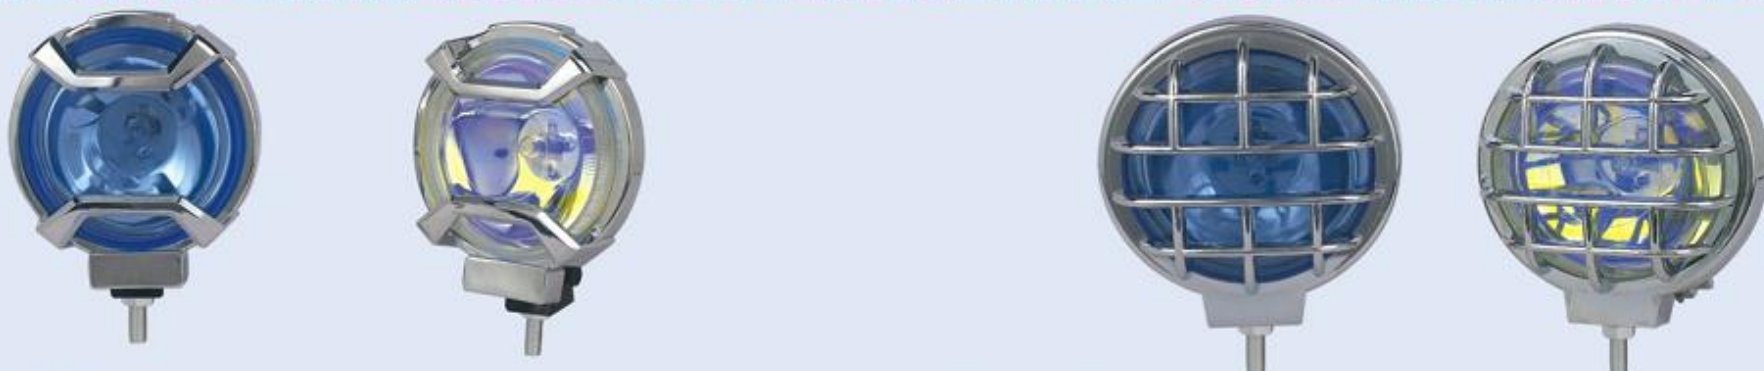

JH-127

- Body: Metal Housing with plastic Chrome Guard
- Lens: Clear, Yellow, Super white, Rainbow yellow, Rainbow blue
- Size: $\varnothing$ 113x70x132mm
- Bulb: H3 12V 55W
- N.W.: 7Kg G.W.: 9Kg
- packing: 10 SET/ 2.5 cu.ft

JH-129

- Body: Stainless Housing
- Lens: Clear, Yellow, Super white, Rainbow yellow, Rainbow blue
- Size: $\varnothing$ 120x76x129mm
- Bulb: H3 12V 55W
- N.W.: 7Kg G.W.: 9Kg
- packing: 10 SET/ 2.3 cu.ft