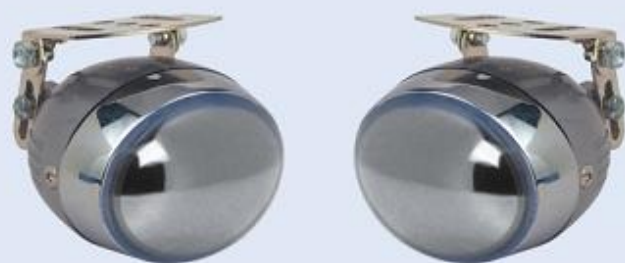

JH-3730S

- Body: aluminum alloy
- Reflector: multi-surface/fokrmf
- Lens: Silver
- Size: 91x70x93mm
- Bulb: H3 12V 55W
- N.W.: 6.5Kg G.W.: 7.5Kg
- packing: 10 SET/ 1.7 cu.ft