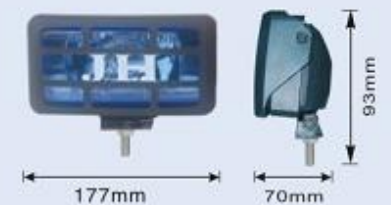

JH-214

- Body: Plastic Housing
- Lens: Clear, Yellow, Super white, Rainbow yellow, Rainbow blue
- Size: 85x65x45mm
- Bulb: H3 12V 55W
- N.W.: 7Kg G.W.: 9 Kg
- packing: 20 SET/ 2.4 cu.ft