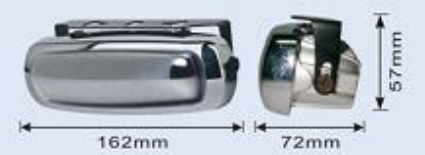

JH-1150S

- Body: aluminum alloy
- Reflector: multi-surface/freeform
- Lens: Silver
- Size: 162x57x72mm
- Bulb: H3 12V 55W
- N.W.: 9.5Kg G.W.: 11.5Kg
- packing: 10 SET/ 2.3cu.ft