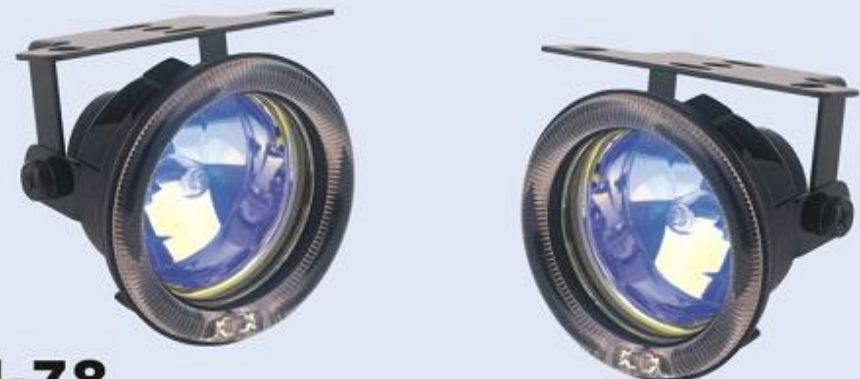

JH-78

- Body: Metal Housing
- Lens: Clear, Yellow, Super white, Rainbow yellow, Rainbow blue
- Size: Ø76x55mm
- Bulb: H3 12V 55W
- N.W.: 7Kg G.W.: 9Kg
- packing: 20 SET/ 2.6 cu.ft