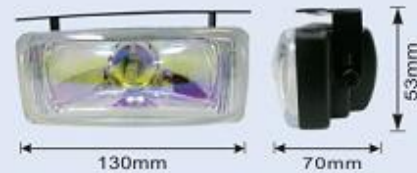

JH-630

- Body: Plastic Housing
- Lens: Clear, Yellow, Super white, Rainbow yellow, Rainbow blue
- Size: 130x70x53mm
- Bulb: H3 12V 55W
- N.W.: 14.5Kg G.W.: 18Kg
- packing: 20SET/ 2.4 cu.ft