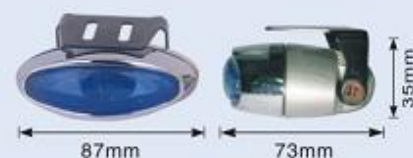

JH-2300

- Body: aluminum alloy
- Reflector: freeform
- Lens: Clear, Yellow, Super white, Rainbow yellow, Rainbow blue
- Size: 87x35x73 mm
- Bulb: H3 12V 55W
- N.W.: 7Kg G.W.: 9Kg
- packing: 20 SET/ 2.4 cu.ft