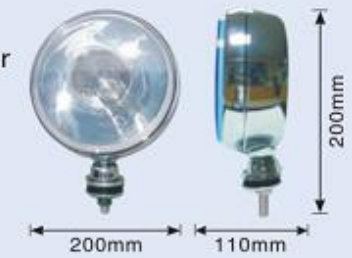

JH-8089

- 8" OFF ROAD LIGHT
- Body: Metal Chrome Housing with Chrome cover
- Lens: Clear, Yellow, Super white, Rainbow yellow, Rainbow blue
- Size: $\varnothing$ 200x110x200mm
- Bulb: H3 12V 100W
- N.W.: 17Kg G.W.: 18Kg
- packing: 5 SET/ 3.9 cu.ft