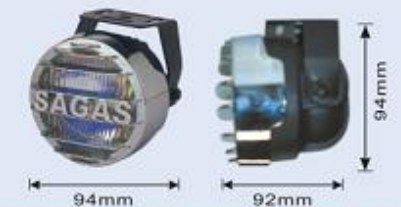

JH-293

- Body: Plastic Housing
- Lens: Clear, Yellow, Super white, Rainbow yellow, Rainbow blue
- Size: 130x43x62mm
- Bulb: H3 12V 55W
- N.W.: 8Kg G.W.: 10Kg
- packing: 20 SET/ 2.0 cu.ft

JH-510

- Body: Plastic Housing
- Lens: Clear, Yellow, Super white, Rainbow yellow, Rainbow blue
- Size: 150x50x70mm
- Bulb: H3 12V 55W
- N.W.: 6Kg G.W.: 8 Kg
- packing: 10 SET/ 2.3 cu.ft

JH-520

- Body: Plastic Housing
- Lens: Clear, Yellow, Super white, Rainbow yellow, Rainbow blue
- Size: 88x68x70mm
- Bulb: H3 12V 55W
- N.W.: 7 Kg G.W.: 9 Kg
- packing: 20 SET/ 2.4 cu.ft

JH-530

- Body: Plastic Housing
- Lens: Clear, Yellow, Super white, Rainbow yellow, Rainbow blue
- Size: 89x68x72mm
- Bulb: H3 12V 55W
- N.W.: 7 Kg G.W.: 9 Kg
- packing: 20 SET/ 2.4 cu.ft

JH-550

- Body: Plastic Housing
- Lens: Clear, Yellow, Super white, Rainbow yellow, Rainbow blue
- Size: 199x87x102mm
- Bulb: H3 12V 55W
- N.W.: 14.5Kg G.W.: 17.5Kg
- packing: 10 SET/ 4.3 cu.ft

JH-560

- Body: Plastic Housing
- Lens: Clear, Yellow, Super white, Rainbow yellow, Rainbow blue
- Size: 94x92mm
- Bulb: H3 12V 55W
- N.W.: 13Kg G.W.: 15Kg
- packing: 20 SET/ 2.6 cu.ft

JH-580

- Body: Plastic Housing
- Lens: Clear, Yellow, Super white, Rainbow yellow, Rainbow blue
- Size: 173x71x63mm
- Bulb: H3 12V 55W
- N.W.: 6kg G.W.: 8kg
- packing: 10 SET/ 1.9 cu.ft

JH-590

- Body: Plastic Housing
- Lens: Clear, Yellow, Super white, Rainbow yellow, Rainbow blue
- Size: 146x90x80mm
- Bulb: H3 12V 55W with Mr16 12V 50W
- N.W.: 7kg G.W.: 9kg
- packing: 10 SET/ 2.3 cu.ft