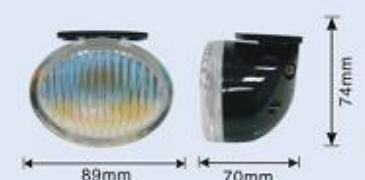

JH-730

- Body: Plastic Housing
- Lens: Clear, Yellow, Super white, Rainbow yellow, Rainbow blue
- Size: 89X70X74mm
- Bulb: H3 12V 55W
- N.W.: 11Kg G.W.: 14Kg
- Packing: 40SET/3.6CU.FT