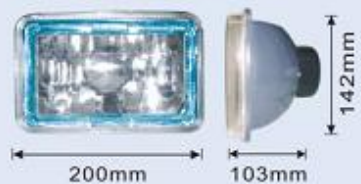

JH-1007PL

- Body: BMC Plastic Housing 2 Head Lamp System with LED Ring
- Hi / Lo Beam Interchange Halogen Bulb
- Replaces No:6052
- Size: 7 3/4"
- Bulb: H4 P43T
- Packing: 12SET/ 3.5 cu.ft
- N.W:12Kg G.W:17Kg
- JH-1007PL-1 with parking bulb