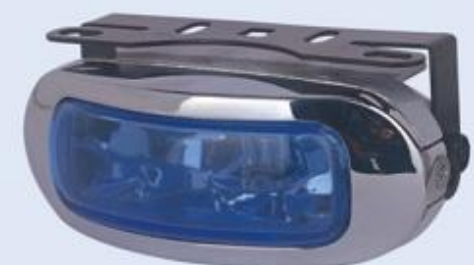

JH-1300LED

- Body: aluminum alloy
- Reflector: multi-surface
- Lens: Clear, Yellow, Super white, Rainbow yellow, Rainbow blue
- Size: Ø100x67x100mm
- Bulb: 12V 0.08Wx42LED
- N.W.: 5Kg G.W.: 7Kg
- packing: 10 SET/ 1.4 cu.ft