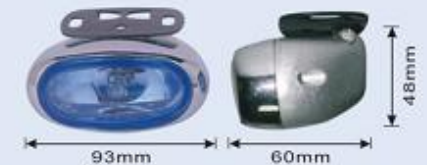

JH-2900

- Body: aluminum alloy
- Reflector: freeform
- Lens: Clear, Yellow, Super white, Rainbow yellow, Rainbow blue
- Size: 93x48x60mm
- Bulb: H3 12V 55W
- N.W.: 12Kg G.W.: 14Kg
- packing: 20 SET/ 2.4 cu.ft