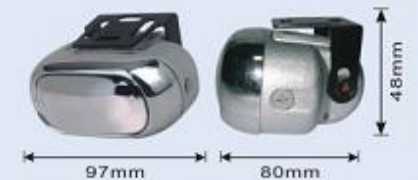

JH-2300S

- Body: aluminum alloy
- Reflector: freeform
- Lens: Silver
- Size: 87x35x80 mm
- Bulb: H3 12V 55W
- N.W.: 7Kg G.W.: 9Kg
- packing: 20 SET/ 2.4 cu.ft

JH-2900S

- Body: aluminum alloy
- Reflector: freeform
- Lens: Silver
- Size: 93x48x60 mm
- Bulb: H3 12V 55W
- N.W.: 9Kg G.W.: 10Kg
- packing: 20 SET/ 2.4 cu.ft

JH-3100S

- Body: aluminum alloy
- Reflector: multi-surface
- Lens: Silver
- Size: 98x70x58mm
- Bulb: H3 12V 55W
- N.W.: 6Kg G.W.: 8Kg
- packing: 10 SET/ 1.8 cu.ft

JH-3250S

- Body: aluminum alloy
- Reflector: freeform
- Lens: Silver
- Size: 97x48x80mm
- Bulb: H3 12V 55W
- N.W.: 10Kg G.W.: 12Kg
- packing: 10 SET/ 1.4 cu.ft

JH-3600S

- Body: aluminum alloy
- Reflector: multi-surface
- Lens: Silver
- Size: 85x45x55mm
- Bulb: H3 12V 55W
- N.W.: 5Kg G.W.: 7Kg
- packing: 10 SET/ 1.4 cu.ft

JH-3630S

- Body: aluminum alloy
- Reflector: multi-surface
- Lens: Silver
- Size: $\varnothing$ 82x80x48mm
- Bulb: H3 12V 55W
- N.W.: 11Kg G.W.: 12Kg
- packing: 20 SET/ 3.4 cu.ft

JH-3650S

- Body: aluminum alloy
- Reflector: freeform
- Lens: Silver
- Size: 107x68x67mm
- Bulb: H3 12V 55W
- N.W.: 6Kg G.W.: 7Kg
- packing: 10 SET/ 1.8 cu.ft

JH-3730S

- Body: aluminum alloy
- Reflector: multi-surface/fokrmf
- Lens: Silver
- Size: 91x70x93mm
- Bulb: H3 12V 55W
- N.W.: 6.5Kg G.W.: 7.5Kg
- packing: 10 SET/ 1.7 cu.ft

JH-3800S

- Body: aluminum alloy
- Bulb: H3 12V 55W
- Lens: Silver
- Size: 150x73x63mm
- N.W.: 8KG G.W.: 10KG
- packing: 10set / 2.3 cu.ft

JH-3870S

- Body: aluminum alloy
- Bulb: H3 12V 55W
- Lens: Silver
- Size: 145x72x50mm
- N.W.: 10kg G.W.: 12kg
- packing: 10SET/ 2.3cu.ft