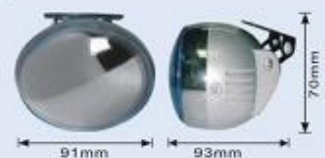

JH-3730S

- Body: aluminum alloy
- Reflector: multi-surface/fokrmf
- Lens: Silver
- Size: 91x70x93mm
- Bulb: H3 12V 55W
- N.W.: 6.5Kg G.W.: 7.5Kg
- packing: 10 SET/ 1.7 cu.ft