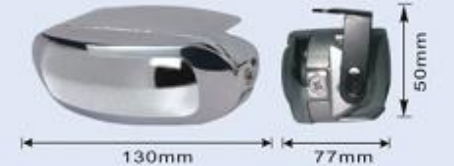

JH-1100S

- Body: aluminum alloy
- Reflector: multi-surface/freeform
- Lens: Silver
- Size: 145x72x50mm
- Bulb: H3 12V 55W
- N.W.: 9Kg G.W.: 11Kg
- packing: 10 SET/ 2.3cu.ft

JH-1150S

- Body: aluminum alloy
- Reflector: multi-surface/freeform
- Lens: Silver
- Size: 162x57x72mm
- Bulb: H3 12V 55W
- N.W.: 9.5Kg G.W.: 11.5Kg
- packing: 10 SET/ 2.3cu.ft

JH-1200S

- Body: aluminum alloy
- Reflector: multi-surface with parking bulb
- Lens: Silver
- Size: 92x75x60mm
- Bulb: H3 12V 55W
- N.W.: 5Kg G.W.: 7Kg
- packing: 10 SET/ 1.4 cu.ft

JH-1300S

- Body: aluminum alloy
- Reflector: multi-surface
- Lens: Silver
- Size: $\varnothing$ 100x67x100mm
- Bulb: H3 12V 55W
- N.W.: 5Kg G.W.: 7Kg
- packing: 10 SET/ 1.4 cu.ft

JH-1500S

- Body: aluminum alloy
- Reflector: freeform
- Lens: Silver
- Size: 130x50x75mm
- Bulb: H3 12V 55W
- N.W.: 9Kg G.W.: 11Kg
- packing: 10 SET/ 2.3 cu.ft

JH-1550S

- Body: aluminum alloy
- Reflector: freeform
- Lens: Silver
- Size: 130x50x77 mm
- Bulb: H3 12V 55W
- N.W.: 7.5Kg G.W.: 8.5Kg
- packing: 10 SET/ 2.3 cu.ft

JH-1700S

- Body: aluminum alloy
- Reflector: multi-surface/ freeform
- Lens: Silver
- Size: 120x45x70mm
- Bulb: H3 12V 55W
- N.W.: 8Kg G.W.: 10Kg
- packing: 10 SET/ 1.8 cu.ft

JH-1800S

- Body: aluminum alloy
- Reflector: multi-surface form
- Lens: Silver
- Size: 139x61x68mm
- Bulb: H3 12V 55W
- N.W.: 6Kg G.W.: 8Kg
- packing: 10 SET/ 2.4 cu.ft