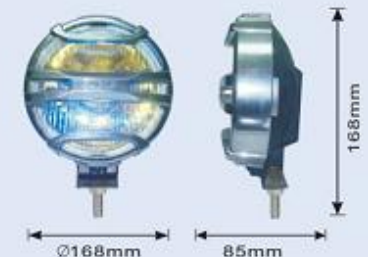

JH-301

- Body: Plastic Housing with plastic cover
- Lens: Clear, Yellow, Super white, Rainbow yellow, Rainbow blue
- Size: $\varnothing$ 168x85mm
- Bulb: H3 12V 55W
- N.W.: 12Kg G.W.: 15Kg
- packing: 20 PCS/ 2.6 cu.ft