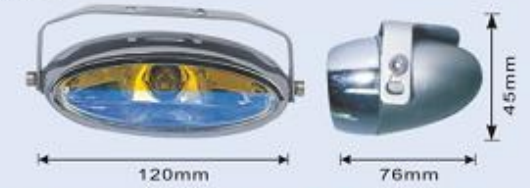

JH-203

- Body: Aluminum Alloy and Plastic Housing
- Lens: Clear, Yellow, Super white, Rainbow yellow, Rainbow blue
- Size: 120x76x45mm
- Bulb: H3 12V 55W
- N.W.: 4 Kg G.W.: 6.5Kg
- packing: 10 SET/ 2.3cu.ft

JH-204

- Body: Plastic Housing
- Lens: Clear, Yellow, Super white, Rainbow yellow, Rainbow blue
- Size: $\varnothing$ 80x63mm
- Bulb: H3 12V 55W
- N.W.: 7Kg G.W.: 8Kg
- packing: 20 SET/ 1 cu.ft