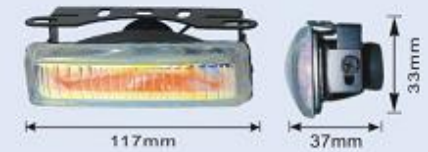

- Body: Metal Housing
- Lens: Clear, Yellow, Super white, Rainbow yellow, Rainbow blue
- Size: 117x37x33mm
- Bulb: H3 12V 55W
- N.W.: 15Kg G.W.: 17 Kg
- packing: 40 SET/ 3.1 cu.ft

JH-72LED