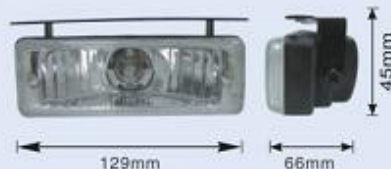

JH-700

- Body: Plastic Housing
- Lens: Lens: Clear, Yellow, Super white, Rainbow yellow, Rainbow blue
- Size: 129x66x45mm
- Bulb: H3 12V 55W
- N.W.: 5kg G.W.: 6kg
- packing: 20ET/2.4cu.ft