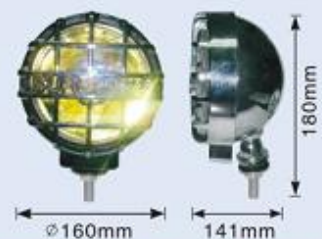

JH-8050BML

- 5" OFF ROAD LIGHT
- Body: Black nickel series
- Lens: Clear, Yellow, Super white, Rainbow yellow, Rainbow blue
- Size: $\varnothing$ 127x125W
- Bulb: H3 12V 55W
- N.W.: 14.5Kg G.W.: 17.5Kg
- packing: 20 PCS/ 2.6 cu.ft

JH-8053BML

- 5" OFF ROAD LIGHT
- Body: Black nickel series with Chrome cover
- Lens: Clear, Yellow, Super white, Rainbow yellow, Rainbow blue
- Size: 150x130x150mm
- Bulb: H3 12V 55W
- N.W.: 16.5kg G.W.: 18kg
- packing: 20pcs/2.6cu.ft