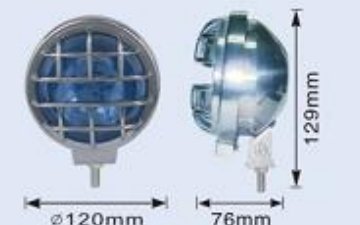

JH-129

- Body: Stainless Housing
- Lens: Clear, Yellow, Super white, Rainbow yellow, Rainbow blue
- Size: $\varnothing$ 120x76x129mm
- Bulb: H3 12V 55W
- N.W.: 7Kg G.W.: 9Kg
- packing: 10 SET/ 2.3 cu.ft