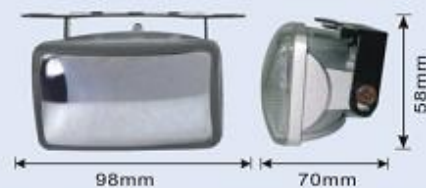

JH-3250S

- Body: aluminum alloy
- Reflector: freeform
- Lens: Silver
- Size: 97x48x80mm
- Bulb: H3 12V 55W
- N.W.: 10Kg G.W.: 12Kg
- packing: 10 SET/ 1.4 cu.ft