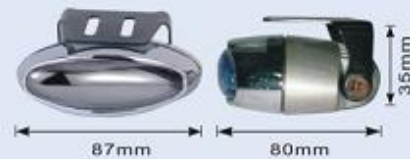

JH-2300S

- Body: aluminum alloy
- Reflector: freeform
- Lens: Silver
- Size: 87x35x80 mm
- Bulb: H3 12V 55W
- N.W.: 7Kg G.W.: 9Kg
- packing: 20 SET/ 2.4 cu.ft

JH-2900S

- Body: aluminum alloy
- Reflector: freeform
- Lens: Silver
- Size: 93x48x60 mm
- Bulb: H3 12V 55W
- N.W.: 9Kg G.W.: 10Kg
- packing: 20 SET/ 2.4 cu.ft