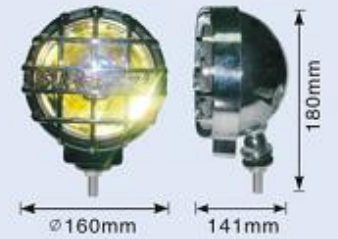

JH-8066

- 6" OFF ROAD LIGHT
- Body: Metal Chrome Housing with Chrome cover
- Lens: Clear, Yellow, Super white, Rainbow yellow, Rainbow blue
- Size: $\varnothing$ 160x141x180mm
- Bulb: H3 12V 100W
- N.W.: 12 Kg G.W.: 14Kg
- packing: 12 PCS/ 2.4 cu.ft

JH-8067

- 6" OFF ROAD LIGHT
- Body: Metal Chrome Housing
- Lens: Clear, Yellow, Super white, Rainbow yellow, Rainbow blue
- Size: 154x127x154mm
- Bulb: H3 12V 100W
- N.W.: 10kg G.W.: 12.5kg
- Packing: 12pcs/2.4cu.ft