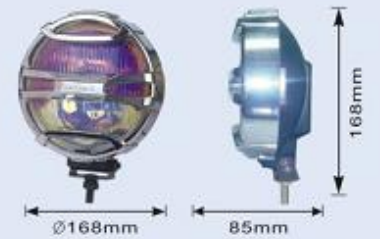

JH-305

- Body: Plastic Housing with Plastic cover
- Lens: Clear, Yellow, Super white, Rainbow yellow, Rainbow blue
- Size: $\varnothing 168 \times 85 \text{mm}$
- Bulb: H3 12V 55W
- N.W.: 15Kg G.W.: 17Kg
- packing: 20 pcs/ 2.6 cu.ft