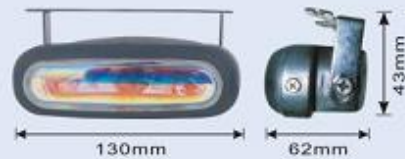

JH-293

- Body: Plastic Housing
- Lens: Clear, Yellow, Super white, Rainbow yellow, Rainbow blue
- Size: 130x43x62mm
- Bulb: H3 12V 55W
- N.W.: 8Kg G.W.: 10Kg
- packing: 20 SET/ 2.0 cu.ft

JH-510

- Body: Plastic Housing
- Lens: Clear, Yellow, Super white, Rainbow yellow, Rainbow blue
- Size: 150x50x70mm
- Bulb: H3 12V 55W
- N.W.: 6Kg G.W.: 8 Kg
- packing: 10 SET/ 2.3 cu.ft

JH-520

- Body: Plastic Housing
- Lens: Clear, Yellow, Super white, Rainbow yellow, Rainbow blue
- Size: 88x68x70mm
- Bulb: H3 12V 55W
- N.W.: 7 Kg G.W.: 9 Kg
- packing: 20 SET/ 2.4 cu.ft

JH-530

- Body: Plastic Housing
- Lens: Clear, Yellow, Super white, Rainbow yellow, Rainbow blue
- Size: 89x68x72mm
- Bulb: H3 12V 55W
- N.W.: 7 Kg G.W.: 9 Kg
- packing: 20 SET/ 2.4 cu.ft

JH-550

- Body: Plastic Housing
- Lens: Clear, Yellow, Super white, Rainbow yellow, Rainbow blue
- Size: 199x87x102mm
- Bulb: H3 12V 55W
- N.W.: 14.5Kg G.W.: 17.5Kg
- packing: 10 SET/ 4.3 cu.ft

JH-560

- Body: Plastic Housing
- Lens: Clear, Yellow, Super white, Rainbow yellow, Rainbow blue
- Size: 94x92mm
- Bulb: H3 12V 55W
- N.W.: 13Kg G.W.: 15Kg
- packing: 20 SET/ 2.6 cu.ft

JH-580

- Body: Plastic Housing
- Lens: Clear, Yellow, Super white, Rainbow yellow, Rainbow blue
- Size: 173x71x63mm
- Bulb: H3 12V 55W
- N.W.: 6kg G.W.: 8kg
- packing: 10 SET/ 1.9 cu.ft

JH-590

- Body: Plastic Housing
- Lens: Clear, Yellow, Super white, Rainbow yellow, Rainbow blue
- Size: 146x90x80mm
- Bulb: H3 12V 55W with Mr16 12V 50W
- N.W.: 7kg G.W.: 9kg
- packing: 10 SET/ 2.3 cu.ft