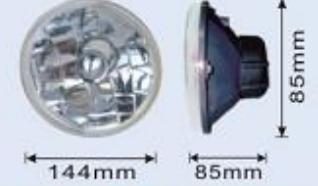

JH-1001P

- Body: BMC Plastic Housing 4 Head Lamp System:
- Hi / Lo Beam Interchange Halogen Bulb
- Replaces No:4000, 4002.
- Size: Ø 5 3/4"3 pin
- Bulb: H4 P43T
- Packing: 12SET/2.6cu.ft
- N.W:11Kg G.W:12Kg
- JH-1001P-1 with parking bulb