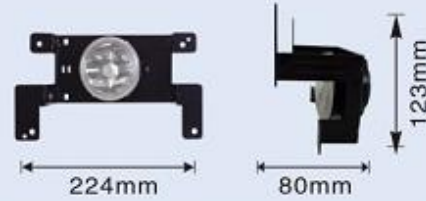

JH-7560

- Body: aluminum alloy
- Reflector: freeform
- Lens: Clear, Yellow, Super white, Rainbow yellow, Rainbow blue
- Size: 224X80X123mm
- Bulb: H3 12V 55W
- N.W.: 13Kg G.W.: 15Kg
- packing: 12SET/ 2.26 cu.ft