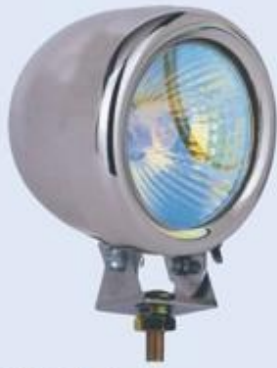

JH-220

- Body: Metal Chrome Housing
- Lens: Clear, Yellow, Super white, Rainbow yellow, Rainbow blue
- Size: 57x53x65mm
- Bulb: MR16 12V 50W
- N.W.: 12kg G.W.: 14kg
- packing: 40SET/2.7cu.ft