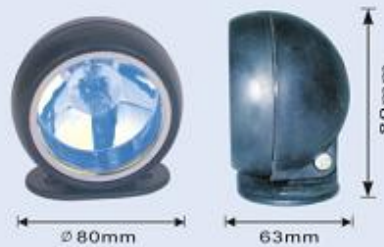

JH-205

- Body: Plastic Housing
- Lens: Clear, Yellow, Super white, Rainbow yellow, Rainbow blue
- Size: $\varnothing$ 92x57x92mm
- Bulb: H3 12V 55W
- N.W.: 6Kg G.W.: 9Kg
- packing: 20 SET/ 1.5 cu.ft