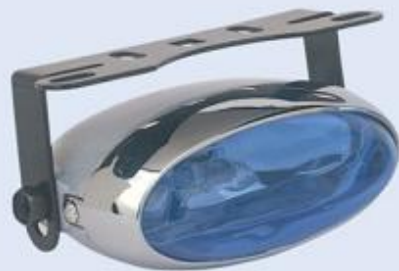

JH-2900

- Body: aluminum alloy
- Reflector: freeform
- Lens: Clear, Yellow, Super white, Rainbow yellow, Rainbow blue
- Size: 93x48x60mm
- Bulb: H3 12V 55W
- N.W.: 12Kg G.W.: 14Kg
- packing: 20 SET/ 2.4 cu.ft