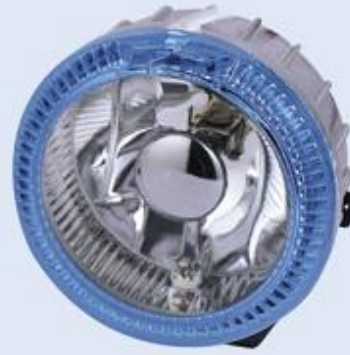

JH-3860 LED

- Body: aluminum alloy
- Bulb: H3 12V 55W with LED LIGHT
- Lens: Clear, Yellow, Super white, Rainbow yellow, Rainbow blue
- Size: $\varnothing$ 80x67x80mm
- N.W.: 12kgs
- G.W.: 14kgs
- packing: 20set / 3.4 cu.ft