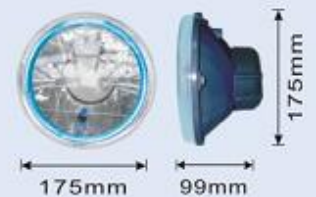

JH-1002PDL

- Body: BMC Plastic Housing 2 Head Lamp System with glass shadow, with LED Ring
- Hi/Lo Beam interchange Halogen Bulb
- Replance NO:6012,6014
- Size: Ø 7" 3 pin
- Bulb:H4 P43T
- Packing:12pcs / 3.8 cu.ft
- N.W:10Kg G.W:13Kg
- JH-1002PDL-1 with parking bulb