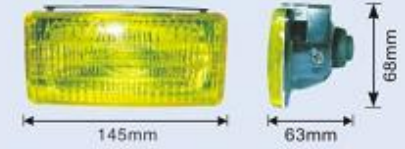

- Body: Metal Housing
- Lens: Clear, Yellow, Super white, Rainbow yellow, Rainbow blue
- Size: 145x63x68mm
- Bulb: H3 12V 55W
- N.W.: 6kg G.W.: 8kg
- packing: 10SET/2.3cu.ft

JH-68

- Body: Metal Housing
- Lens: Clear, Yellow, Super white, Rainbow yellow, Rainbow blue
- Size: 93x60x72mm
- Bulb: H3 12V 55W
- N.W.: 14Kg G.W.: 18.5Kg
- packing: 40 SET/ 3.6 cu.ft