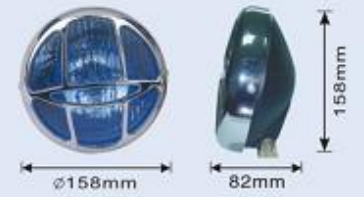

JH-303

- Body: Plastic Housing with plastic cover
- Lens: Clear, Yellow, Super white, Rainbow yellow, Rainbow blue
- Size: $\varnothing 158 \times 82 \times 158 \text{mm}$
- Bulb: H3 12V 55W
- N.W.: 9Kg G.W.: 11Kg
- packing: 10 SET/ 2.2 cu.ft