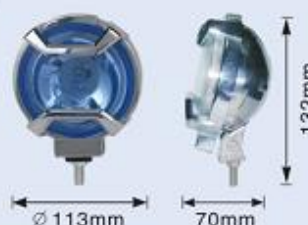

JH-127

- Body: Metal Housing with plastic Chrome Guard
- Lens: Clear, Yellow, Super white, Rainbow yellow, Rainbow blue
- Size: $\varnothing$ 113x70x132mm
- Bulb: H3 12V 55W
- N.W.: 7Kg G.W.: 9Kg
- packing: 10 SET/ 2.5 cu.ft