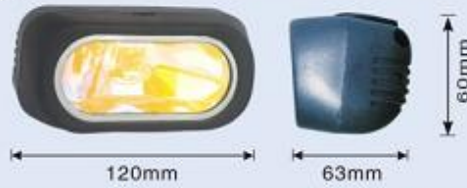

JH-201

- Body: Plastic Housing
- Lens: Clear, Yellow, Super white, Rainbow yellow, Rainbow blue
- Size: 122x48x70mm
- Bulb: H3 12V 55W
- N.W.: 16Kg G.W.: 18Kg
- packing: 40 SET/ 3.1 cu.ft

JH-202

- Body: Plastic Housing
- Lens: Clear, Yellow, Super white, Rainbow yellow, Rainbow blue
- Size: 120x63x60mm
- Bulb: H3 12V 55W
- N.W.: 9Kg G.W.: 11Kg
- packing: 20 SET/ 3.7 cu.ft