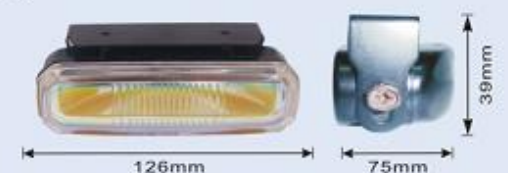

JH-290

- Body: Plastic Housing
- Lens: Clear, Yellow, Super white, Rainbow yellow, Rainbow blue
- Size: 126x39x75mm
- Bulb: H3 12V 55W
- N.W.: 8Kg G.W.: 10Kg
- packing: 10 SET/1.8 cu.ft