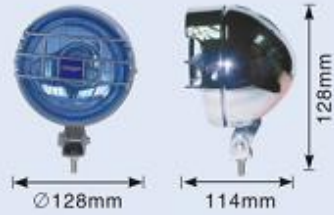

JH-8020

- Body: Metal Housing
- Lens: Clear, Yellow, Super white, Rainbow yellow, Rainbow blue
- Size: $\varnothing 150 \times 70 \text{mm}$
- Bulb: H3 12V 55W
- N.W.: 10Kg G.W.: 12Kg
- packing: 10 SET/ 2.2 cu.ft