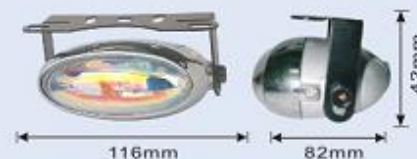

JH-3000

- Body: aluminum alloy
- Reflector: freeform
- Lens: Clear, Yellow, Super white, Rainbow yellow, Rainbow blue
- Size: 116x42x82mm
- Bulb: H3 12V 55W
- N.W.: 6Kg G.W.: 8Kg
- packing: 10 SET/ 2.3 cu.ft