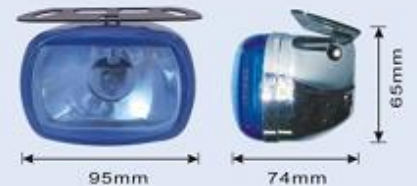

JH-208

- Body: Plastic Housing
- Lens: Clear, Yellow, Super white, Rainbow yellow, Rainbow blue
- Size: 102x62x75mm
- Bulb: H3 12V 55W
- N.W.: 6 Kg G.W.: 8 Kg
- packing: 40 SET/ 3.6 cu.ft