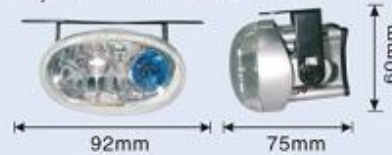

JH-1200

- Body: aluminum alloy
- Reflector: multi-surface with parking bulb
- Lens: Clear, Yellow, Super white, Rainbow yellow, Rainbow blue
- Size: 92x75x60mm
- Bulb: H3 12V 55W
- N.W.: 5Kg G.W.: 7Kg
- packing: 10 SET/ 1.4 cu.ft