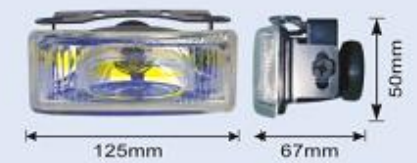

JH-29LED

- Body: Metal Housing
- Lens: Clear, Yellow, Super white, Rainbow yellow, Rainbow blue
- Size: 117x58x57mm
- Bulb: 12V 0.08Wx42LED
- N.W.: 14 Kg G.W.: 16Kg
- packing: 40 SET/ 3.1 cu.ft

JH-39

- Body: Metal Housing
- Lens: Clear, Yellow, Super white, Rainbow yellow, Rainbow blue
- Size: 132x60x42mm
- Bulb: H3 12V 55W
- N.W.: 17Kg G.W.: 19Kg
- packing: 40 SET/ 3.1 cu.ft

JH-40

- Body: Metal Housing
- Lens: Clear, Yellow, Super white, Rainbow yellow, Rainbow blue
- Size: 100x62x42mm
- Bulb: H3 12V 55W
- N.W.: 12Kg G.W.: 14Kg
- packing: 40 SET/ 3.1 cu.ft

JH-41

- Body: Metal Housing
- Lens: Clear, Yellow, Super white, Rainbow yellow, Rainbow blue
- Size: 79x52x60mm
- Bulb: H3 12V 55W
- N.W.: 12Kg G.W.: 14Kg
- packing: 40 SET/ 3.2 cu.ft

JH-50

- Body: Metal Housing
- Lens: Clear, Yellow, Super white, Rainbow yellow, Rainbow blue
- Size: 126x76x50mm
- Bulb: H3 12V 55W
- N.W.: 9Kg G.W.: 11Kg
- packing: 20 SET/ 2 cu.ft

JH-51

- Body: Metal Housing
- Lens: Clear, Yellow, Super white, Rainbow yellow, Rainbow blue
- Size: 125x67x50mm
- Bulb: H3 12V 55W
- N.W.: 9.5Kg G.W.: 12Kg
- packing: 20 SET/ 2 cu.ft

JH-53

- Body: Metal Housing
- Lens: Clear, Yellow, Super white, Rainbow yellow, Rainbow blue
- Size: 122x62x73mm
- Bulb: H3 12V 55W
- N.W.: 10kg G.W.: 12kg
- packing: 20SET/ 2.2cu.ft

JH-53LED

- Body: Metal Housing
- Lens: Clear, Yellow, Super white, Rainbow yellow, Rainbow blue
- Size: 122x62x73mm
- Bulb: 12V 0.08Wx42LED
- N.W.: 10kg G.W.: 12kg
- packing: 20SET/ 2.2cu.ft