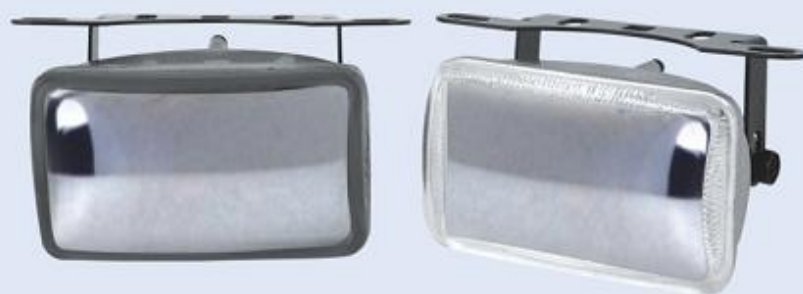

JH-2300S

- Body: aluminum alloy
- Reflector: freeform
- Lens: Silver
- Size: 87x35x80 mm
- Bulb: H3 12V 55W
- N.W.: 7Kg G.W.: 9Kg
- packing: 20 SET/ 2.4 cu.ft

JH-2900S

- Body: aluminum alloy
- Reflector: freeform
- Lens: Silver
- Size: 93x48x60 mm
- Bulb: H3 12V 55W
- N.W.: 9Kg G.W.: 10Kg
- packing: 20 SET/ 2.4 cu.ft