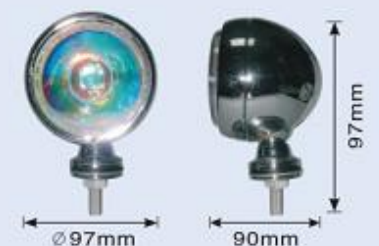

JH-8040

- 4" OFF ROAD LIGHT
- Body: Metal Chrome Housing
- Lens: Clear, Yellow, Super white, Rainbow yellow, Rainbow blue
- Size: $\varnothing 97 \times 90 \times 97 \text{mm}$
- Bulb: H3 12V 55W
- N.W.: 16Kg G.W.: 18Kg
- packing: 40 PCS/ 2.0 cu.ft