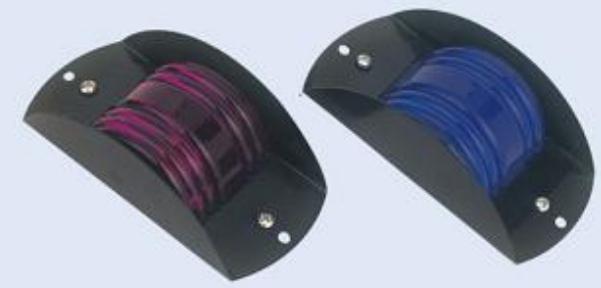

JH-2100LED

SIDE MARK LAMP

- Body: Plastic Cover
- Color: Clear, Amber, Blue, Green, Red, Purple.
- packing: 2 PCS / BOX, 300PCS / 3.4 cu.ft
- N.W.: 30Kg G.W.: 36Kg
- Bulb: 12V 15LED