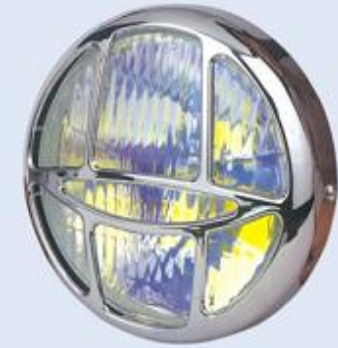

JH-302

- Body: Plastic Housing
- Lens: Clear, Yellow, Super white, Rainbow yellow, Rainbow blue
- Size: $\varnothing 156 \times 73 \times 156 \text{mm}$
- Bulb: H3 12V 55W
- N.W.: 10Kg G.W.: 11.5Kg
- packing: 10 SET/ 2.2 cu.ft