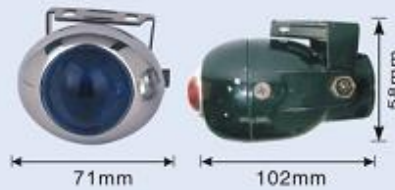

JH-2700

- Body: aluminum alloy
- Reflector: projector form
- Lens: Clear, Yellow, Super white, Rainbow yellow, Rainbow blue
- Size: 71x58x102mm
- Bulb: H3 12V 55W
- N.W.: 11Kg G.W.: 13.5Kg
- packing: 20 SET/ 2.6cu.ft