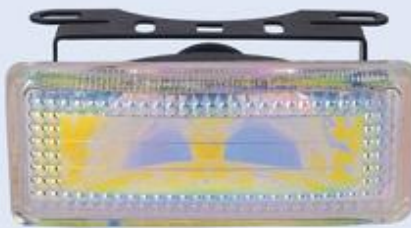

- Body: Metal Housing
- Lens: Clear, Yellow, Super white, Rainbow yellow, Rainbow blue
- Size: 128x45x66mm
- Bulb: H3 12V 55W
- N.W.: 19Kg G.W.: 21Kg
- packing: 40 SET/ 3.1 cu.ft

JH-71