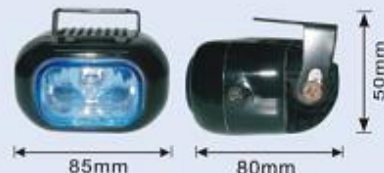

JH-1900

- Body: aluminum alloy
- Reflector: multi-surface/fokrmf
- Lens: Clear, Yellow, Super white, Rainbow yellow, Rainbow blue
- Size: 85x80x50mm
- Bulb: H3 12V 55W
- N.W.: 3Kg G.W.: 5.5Kg
- packing: 10 SET/ 1.4 cu.ft