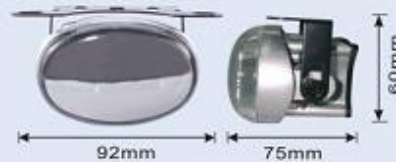

JH-1200S

- Body: aluminum alloy
- Reflector: multi-surface with parking bulb
- Lens: Silver
- Size: 92x75x60mm
- Bulb: H3 12V 55W
- N.W.: 5Kg G.W.: 7Kg
- packing: 10 SET/ 1.4 cu.ft

JH-1300S

- Body: aluminum alloy
- Reflector: multi-surface
- Lens: Silver
- Size: $\varnothing$ 100x67x100mm
- Bulb: H3 12V 55W
- N.W.: 5Kg G.W.: 7Kg
- packing: 10 SET/ 1.4 cu.ft