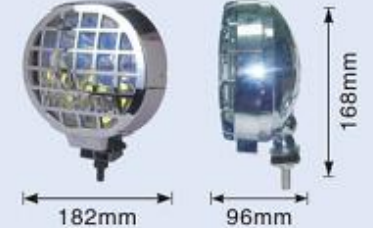

JH-970

- Body: Plastic Housing with Chrome cover
- Lens: Clear, Yellow, Super white, Rainbow yellow, Rainbow blue
- Size: 155x105x134mm
- Bulb: H3 12V 55W
- N.W.: 12 Kg G.W.: 13 Kg
- packing: 20PCS/ 2.6 cu.ft