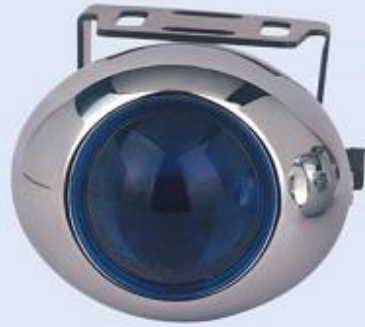

JH-2700

- Body: aluminum alloy
- Reflector: projector form
- Lens: Clear, Yellow, Super white, Rainbow yellow, Rainbow blue
- Size: 71x58x102mm
- Bulb: H3 12V 55W
- N.W.: 11Kg G.W.: 13.5Kg
- packing: 20 SET/ 2.6cu.ft

JH-2800

- Body: aluminum alloy
- Reflector: multi-surface
- Lens: Clear, Yellow, Super white, Rainbow yellow, Rainbow blue
- Size: 60x50x62mm
- Bulb: H3 12V 55W
- N.W.: 10Kg G.W.: 12Kg
- packing: 20 SET/ 2.4 cu.ft

JH-2850

- Body: aluminum alloy
- Reflector: freeform
- Lens: Clear, Yellow, Super white, Rainbow yellow, Rainbow blue
- Size: 89x59x69mm
- Bulb: H3 12V 55W
- N.W.: 9Kg G.W.: 11Kg
- packing: 20 SET/ 2.4 cu.ft

JH-2900

- Body: aluminum alloy
- Reflector: freeform
- Lens: Clear, Yellow, Super white, Rainbow yellow, Rainbow blue
- Size: 93x48x60mm
- Bulb: H3 12V 55W
- N.W.: 12Kg G.W.: 14Kg
- packing: 20 SET/ 2.4 cu.ft

JH-3000

- Body: aluminum alloy
- Reflector: freeform
- Lens: Clear, Yellow, Super white, Rainbow yellow, Rainbow blue
- Size: 116x42x82mm
- Bulb: H3 12V 55W
- N.W.: 6Kg G.W.: 8Kg
- packing: 10 SET/ 2.3 cu.ft

JH-3050

- Body: aluminum alloy
- Reflector: freeform
- Lens: Clear, Yellow, Super white, Rainbow yellow, Rainbow blue
- Size: 100x40x50mm
- Bulb: H3 12V 55W
- N.W.: 5Kg G.W.: 6Kg
- packing: 10 SET/ 1.8 cu.ft

JH-3100

- Body: aluminum alloy
- Reflector: multi-surface
- Lens: Clear, Yellow, Super white, Rainbow yellow, Rainbow blue
- Size: 98x70x58mm
- Bulb: H3 12V 55W
- N.W.: 6Kg G.W.: 8Kg
- packing: 10 SET/ 1.8 cu.ft

JH-3150

- Body: aluminum alloy
- Reflector: freeform
- Lens: Clear, Yellow, Super white, Rainbow yellow, Rainbow blue
- Size: 73x70x58mm
- Bulb: H3 12V 55W
- N.W.: 8Kg G.W.: 10Kg
- packing: 20 SET/ 2.4 cu.ft