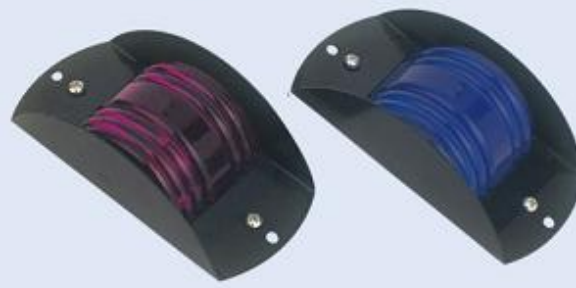

JH-2050

SIDE MARK LAMP

- Body: Plastic Cover
- Color: Clear cover with Red and Blue LED Light
- Bulb: 12V 20LED
- N.W.: 12Kg G.W.: 15Kg
- packing: 2PCS/Box 20set / 2.1cu.ft

JH-2060

SIDE MARK LAMP

- Body: Plastic Cover
- Color: Clear, Amber, Blue, Green, Red, Purple.
- packing: 2 PCS / BOX, 300PCS / 3.5 cu.ft
- Bulb: T10 12V 5W
- Packing: 2PCS / Box. 20SET/0.63cu.ft
- N.W.: 5.5Kg G.W.: 6 Kg