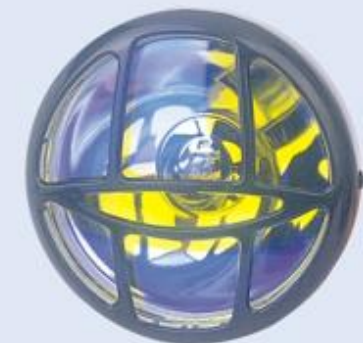

JH-316

- Body: Plastic Housing with Plastic cover
- Lens: Clear, Yellow, Super white, Rainbow yellow, Rainbow blue
- Size: $\varnothing$ 158x82x158mm
- Bulb: H3 12V 55W
- N.W.: 9 Kg G.W.: 11Kg
- packing: 10 SET/ 2.2cu.ft