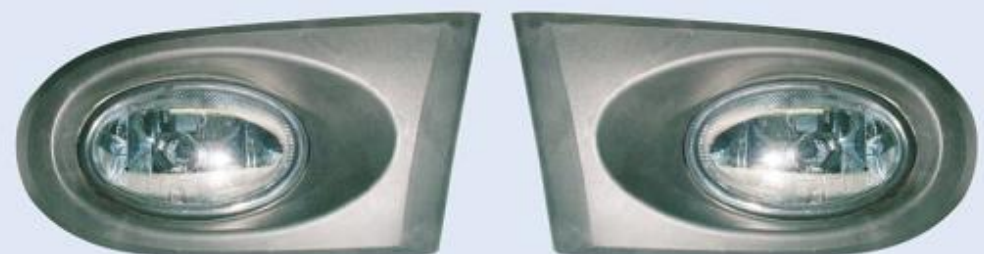

ACURA RSX

JH-7330

- Body: aluminum alloy
- Lens: Clear, yellow, Super white
- Size: 240x110x106mm
- Bulb: H11 12V 55W
- N.W.: 15kg G.W.: 17kg
- packing: 10SET/3.4cu.ft

KIA EUROSTAR

JH-7320

- Body:plastic Housing
- Lens:Clear
- Size:200x125x150mm
- Bulb:881 12V 27W
- N.W.:7 kg G.W.:8kg
- packing:12SET/3.4cu.ft