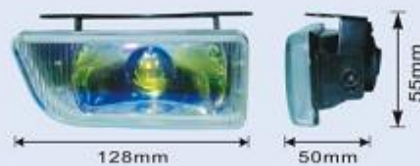

JH-78

- Body: Metal Housing
- Lens: Clear, Yellow, Super white, Rainbow yellow, Rainbow blue
- Size: Ø76x55mm
- Bulb: H3 12V 55W
- N.W.: 7Kg G.W.: 9Kg
- packing: 20 SET/ 2.6 cu.ft