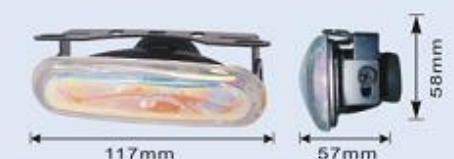

JH-29

- Body: Metal Housing
- Lens: Clear, Yellow, Super white, Rainbow yellow, Rainbow blue
- Size: 117x58x57mm
- Bulb: H3 12V 55W
- N.W.: 14 Kg G.W.: 16Kg
- packing: 40 SET/ 3.1 cu.ft