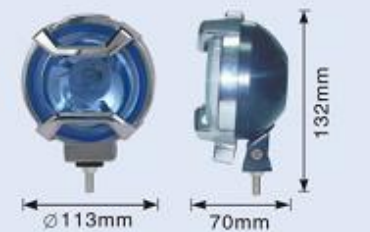

JH-340

- Body: Plastic Housing Fog ang Spot Light
- Lens: Clear, Yellow, Super white, Rainbow yellow, Rainbow blue
- Size: 190x80x75mm
- Bulb: H3 12V 55W
- N.W.: 11kg G.W.: 13kg
- packing: 10SET/2.8cu.ft

JH-405

- Body: Plastic Housing Fog ang Spot Light
- Lens: Clear, Yellow, Super white, Rainbow yellow, Rainbow blue
- Size: 161x65x98mm
- Bulb: H3 12V 55W
- N.W.: 23kg G.W.: 24.5kg
- packing: 20SET/2.54 cu.ft

JH-406

- Body: Plastic Housing Fog ang Spot Light
- Lens: Clear, Yellow, Super white, Rainbow yellow, Rainbow blue
- Size: 142x85x145mm
- Bulb: H3 12V 55W
- N.W.: 23kg G.W.: 24.5kg
- packing: 12 SET/2.54 cu.ft

JH-407

- Body: Metal Chrome Housing
- Lens: Clear, Yellow, Super white, Rainbow yellow, Rainbow blue
- Size: $\varnothing$ 164x60x86mm
- Bulb: H3 12V 55W
- N.W.: 9Kg G.W.: 11Kg
- packing: 12 SET/ 2.5 cu.ft

JH-4500

- Body: Plastic Housing with Plastic cover
- Lens: Clear, Yellow, Super white, Rainbow yellow, Rainbow blue
- Size: 168x98x66mm
- Bulb: H3 12V 55W
- N.W.: 9 Kg G.W.: 11Kg
- packing: 10 SET/ 2.6 cu.ft

JH-126

- Body: Stainless Housing
- Lens: Clear, Yellow, Super white, Rainbow yellow, Rainbow blue
- Size: $\varnothing$ 113x70x132mm
- Bulb: H3 12V 55W
- N.W.: 7Kg G.W.: 9Kg
- packing: 10 SET/ 2.5 cu.ft

JH-127

- Body: Metal Housing with plastic Chrome Guard
- Lens: Clear, Yellow, Super white, Rainbow yellow, Rainbow blue
- Size: $\varnothing$ 113x70x132mm
- Bulb: H3 12V 55W
- N.W.: 7Kg G.W.: 9Kg
- packing: 10 SET/ 2.5 cu.ft

JH-129

- Body: Stainless Housing
- Lens: Clear, Yellow, Super white, Rainbow yellow, Rainbow blue
- Size: $\varnothing$ 120x76x129mm
- Bulb: H3 12V 55W
- N.W.: 7Kg G.W.: 9Kg
- packing: 10 SET/ 2.3 cu.ft