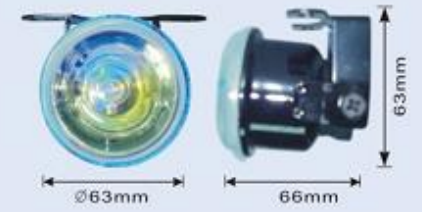

JH-896

- Body: Plastic Housing
- Lens: Clear, Yellow, Super white, Rainbow yellow, Rainbow blue
- Size: 115x67x113mm
- Bulb: H3 12V 55W
- N.W.: 6Kg G.W.: 8 Kg
- Packing: 10SET/ 2.47CU.FT

JH-960

- Body: Plastic Housing with Plastic Guard
- Lens: Clear, Yellow, Super white, Rainbow yellow, Rainbow blue
- Size: $\varnothing$ 167x81x180mm
- Bulb: H3 12V 100W
- N.W.: 12 Kg G.W.: 13Kg
- packing: 20 PCS/ 2.6 cu.ft

JH-963

- Body: Plastic Housing with Plastic Guard
- Lens: Clear, Yellow, Super white, Rainbow yellow, Rainbow blue
- Size: 178x88x150mm
- Bulb: H3 12V 55W
- N.W.: 12Kg G.W.: 13 Kg
- packing: 20 PCS/ 2.6 cu.ft

JH-968

- Body: Plastic Housing with Plastic Guard
- Lens: Clear, Yellow, Super white, Rainbow yellow, Rainbow blue
- Size: 182x96x168mm
- Bulb: H3 12V 55W
- N.W.: 12Kg G.W.: 15Kg
- packing: 20 PCS/ 2.6 cu.ft

JH-970

- Body: Plastic Housing with Chrome cover
- Lens: Clear, Yellow, Super white, Rainbow yellow, Rainbow blue
- Size: 155x105x134mm
- Bulb: H3 12V 55W
- N.W.: 12 Kg G.W.: 13 Kg
- packing: 20PCS/ 2.6 cu.ft

JH-13

- Body: Metal Housing
- Lens: Clear, Yellow, Super white, Rainbow yellow, Rainbow blue
- Size: 63x66mm
- Bulb: H3 12V 55W
- N.W.: 12Kg G.W.: 14Kg
- packing: 40 SET/ 3.1cu.ft

JH-13LED

- Body: Metal Housing
- Lens: Clear, Yellow, Super white, Rainbow yellow, Rainbow blue
- Size: 63x66mm
- Bulb: 12V 0.08Wx42LED
- N.W.: 12Kg G.W.: 14Kg
- packing: 40 SET/ 3.1cu.ft

JH-15

- Body: Metal Housing
- Lens: Clear, Yellow, Super white, Rainbow yellow, Rainbow blue
- Size: 106x64x80mm
- Bulb: H3 12V 55W
- N.W.: 7Kg G.W.: 9Kg
- packing: 20 SET/ 2.2cu.ft