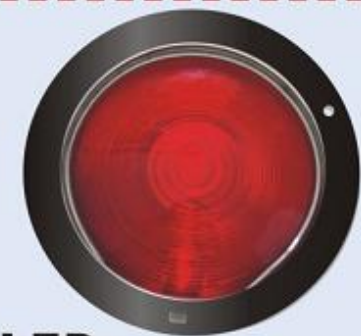

JH-81

- Body: Metal Housing
- Lens: Lens: Clear, Yellow, Super white, Rainbow yellow, Rainbow blue
- Size: 160x95x75mm
- Bulb: H3 12V 55W
- N.W.: 8kg G.W.: 10kg
- packing: 10SET/2.5cu.ft

- Body: Plastic Housing
- Lens: Clear, Yellow, Super white, Rainbow yellow, Rainbow blue
- Size: $\varnothing$ 137x80x235mm
- N.W.: 11 kgs G.W.: 12 kgs
- Bulb: H3 12V 55W
- packing: 30pcs / 4.2cu.ft

SIDE MARK LAMP

- Body: Aluminum Housing
- Lens: Clear, Yellow, Super white, Rainbow yellow, Rainbow blue
- Size: $\varnothing$ 134x53mm
- Bulb: 12V 10W
- N.W.: 8Kg G.W.: 9Kg
- packing: 80PCS / 2.5cu.ft

SIDE MARK LAMP

- Side mark lamp
- Lens: Clear, Yellow, Super white, Rainbow yellow, Rainbow blue
- Size:
- N.W.: G.W.:
- Packing:

SIDE MARK LAMP

- Body: Metal Housing
- Lens: Lens: Clear, Yellow, Super white, Rainbow yellow, Rainbow blue
- Size: 105x29x39mm
- N.W.: 10kg G.W.: 13kg
- packing: 200pcs/1.2cu.ft
- Bulb: 12V 5W

SIDE MARK LAMP

- Body: Metal Housing
- Lens: Clear, Yellow, Super white, Rainbow yellow, Rainbow blue Red
- Size: 90x39x90mm
- N.W.: 10kg G.W.: 12kg
- packing: 150pcs/1.5cu.ft
- Bulb: 12V 10W

SIDE MARK LAMP

- Body: Metal Housing
- Lens: Clear, Yellow, Super white, Rainbow yellow, Rainbow blue Red
- Size: 90x39x90mm
- N.W.: 10kg G.W.: 12kg
- packing: 150pcs/1.5cu.ft
- Bulb: 12V 12LED

SIDE MARK LAMP

- Body: Metal Housing
- Lens: Lens: Clear, Yellow, Super white, Rainbow yellow, Rainbow blue
- Size: 140x37x140mm
- N.W.: 12kg G.W.: 14kg
- packing: 80PCS/2.8cu.ftA
- Bulb: 12V 10W

JH-107LED

SIDE MARK LAMP

- Body: Metal Housing
- Lens: Lens: Clear, Yellow, Super white, Rainbow yellow, Rainbow blue
- Size: 140x37x140mm
- N.W.: 12kg G.W.: 14kg
- packing: 80PCS/2.8cu.ftA
- Bulb: 12V 30LED

THRID BRAKE LAMP