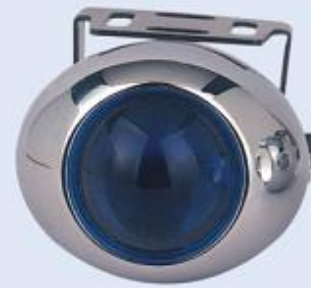

JH-2300F

- Body: aluminum alloy
- Reflector: freeform
- Lens: Clear, Yellow, Super white, Rainbow yellow, Rainbow blue
- Size: 87x35x80 mm
- Bulb: with FLASHLIGHT
- N.W.: 9Kg G.W.: 11Kg
- packing: 20 SET/ 2.4cu.ft

JH-2700F

- Body: aluminum alloy
- Bulb: with FLASH LIGHT
- Lens: Clear, Yellow, Super white, Rainbow yellow, Rainbow blue
- Size: 71x120 x 58mm
- N.W.: 14 kgs
- G.W.: 16 kgs
- packing: 20 set/2.5cu.ft

JH-2900F

- Body: aluminum alloy
- Reflector: freeform
- Lens: Clear, Yellow, Super white, Rainbow yellow, Rainbow blue
- Size: 93x48x60 mm
- Bulb: with FLASHLIGHT
- N.W.: 11Kg G.W.: 12Kg
- packing: 20 SET/ 2.4 cu.ft

JH-3250F

- Body: aluminum alloy
- Reflector: freeform
- Lens: Clear, Yellow, Super white, Rainbow yellow, Rainbow blue
- Size: 97x48x80mm
- Bulb: with FLASHLIGHT
- N.W.: 11 Kg G.W.: 13 Kg
- packing: 10 SET/ 1.4 cu.ft

JH-3400F

- Body: aluminum alloy
- Bulb: H3 12V 55W with FLASH LIGHT
- Lens: Clear, Yellow, Super white, Rainbow yellow, Rainbow blue
- Size: 120x56x61 mm
- N.W.: 12Kg G.W.: 14Kg
- packing: 20 SET/ 3.8cu.ft

JH-3800F

- Body: aluminum alloy
- Bulb: H3 12V 55W with FLASH LIGHT
- Lens: Clear, Yellow, Super white, Rainbow yellow, Rainbow blue
- Size: 150x73x63mm
- N.W.: 10 kgs
- G.W.: 12 kgs
- packing: 10set / 2.5cu.ft

JH-3810F

- Body: aluminum alloy
- Bulb: with FLASH LIGHT
- Lens: Clear, Yellow, Super white, Rainbow yellow, Rainbow blue
- Size: 117x60x125mm
- N.W.: 8 kgs
- G.W.: 10 kgs
- packing: 10set / 2.7cu.ft

JH-3870F

- Body: aluminum alloy
- Bulb: H3 12V 55W with FLASH LIGHT
- Lens: Clear, Yellow, Super white, Rainbow yellow, Rainbow blue
- Size: 145x72x50mm
- N.W.: 11 kgs
- G.W.: 13 kgs
- packing: 10set / 2.7cu.ft