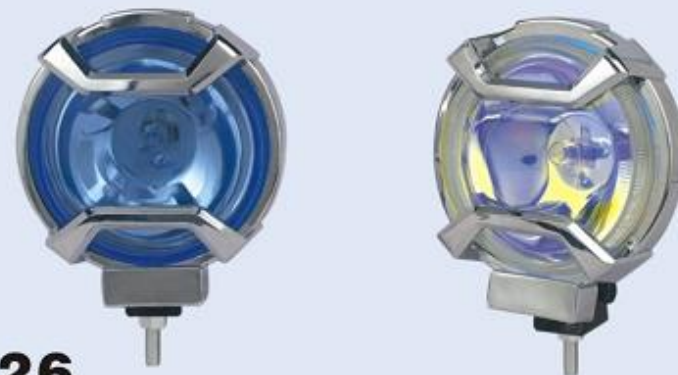

JH-126

- Body: Stainless Housing
- Lens: Clear, Yellow, Super white, Rainbow yellow, Rainbow blue
- Size: $\varnothing$ 113x70x132mm
- Bulb: H3 12V 55W
- N.W.: 7Kg G.W.: 9Kg
- packing: 10 SET/ 2.5 cu.ft