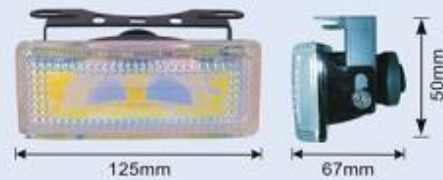

- Body: Metal Housing
- Lens: Clear, Yellow, Super white, Rainbow yellow, Rainbow blue
- Size: 125x67x50mm
- Bulb: H3 12V 55W
- N.W.: 9Kg G.W.: 11 Kg
- packing: 20 SET/ 2.0 cu.ft

JH-72