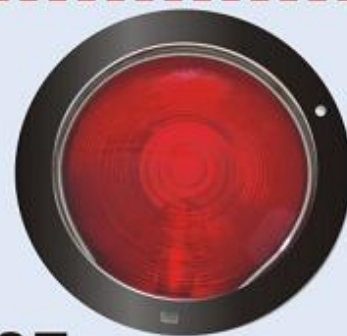

JH-107

SIDE MARK LAMP

- Body: Metal Housing
- Lens: Lens: Clear, Yellow, Super white, Rainbow yellow, Rainbow blue
- Size: 140x37x140mm
- N.W.: 12kg G.W.: 14kg
- packing: 80PCS/2.8cu.ftA
- Bulb: 12V 10W