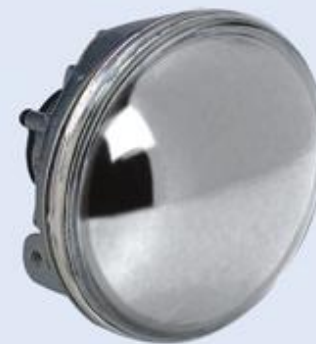

JH-1200S

- Body: aluminum alloy
- Reflector: multi-surface with parking bulb
- Lens: Silver
- Size: 92x75x60mm
- Bulb: H3 12V 55W
- N.W.: 5Kg G.W.: 7Kg
- packing: 10 SET/ 1.4 cu.ft

JH-1300S

- Body: aluminum alloy
- Reflector: multi-surface
- Lens: Silver
- Size: $\varnothing$ 100x67x100mm
- Bulb: H3 12V 55W
- N.W.: 5Kg G.W.: 7Kg
- packing: 10 SET/ 1.4 cu.ft