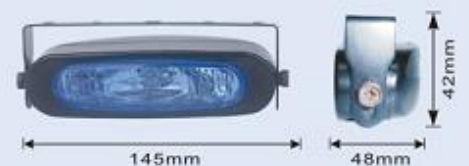

JH-209

- Body: Metal Housing
- Lens: Clear, Yellow, Super white, Rainbow yellow, Rainbow blue
- Size: 145x42x48mm
- Bulb: H3 12V 55W
- N.W.: 11Kg G.W.: 13Kg
- packing: 20 SET/ 2.4 cu.ft