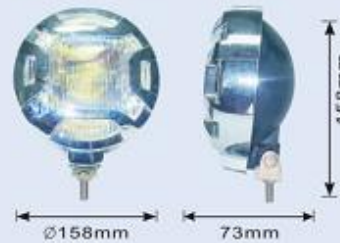

JH-307

- Body: Plastic Housing with Plastic cover
- Lens: Clear, Yellow, Super white, Rainbow yellow, Rainbow blue
- Size: $\varnothing 158 \times 73 \text{mm}$
- Bulb: H3 12V 55W
- N.W.: 10Kg G.W.: 12Kg
- packing: 10 SET/ 3cu.ft