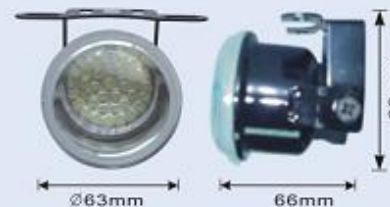

JH-13LED

- Body: Metal Housing
- Lens: Clear, Yellow, Super white, Rainbow yellow, Rainbow blue
- Size: 63x66mm
- Bulb: 12V 0.08Wx42LED
- N.W.: 12Kg G.W.: 14Kg
- packing: 40 SET/ 3.1cu.ft