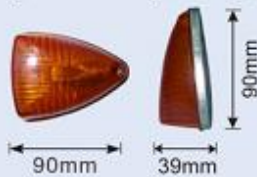

SIDE MARK LAMP

- Body: Metal Housing
- Lens: Clear, Yellow, Super white, Rainbow yellow, Rainbow blue Red
- Size: 90x39x90mm
- N.W.: 10kg G.W.: 12kg
- packing: 150pcs/1.5cu.ft
- Bulb: 12V 12LED

JH-107