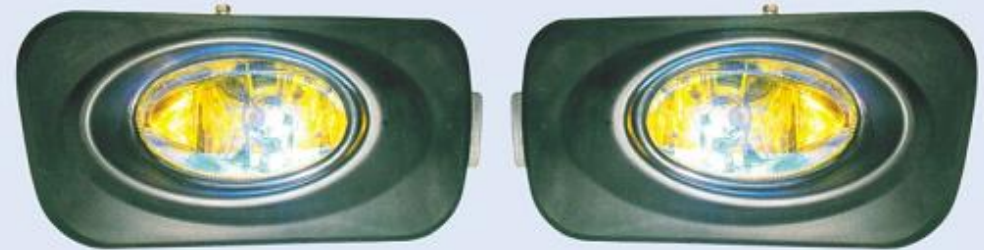

- Body: aluminum alloy
- Lens: Clear, Rainbow, Super white
- Size: 230x85x115mm
- Bulb: H11 12V 55W
- N.W.: 15kg G.W.: 17kg
- packing: 10SET/3.4cu.ft