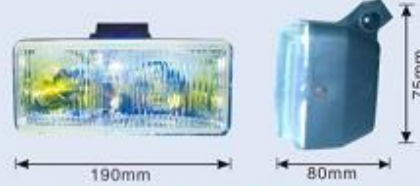

JH-340

- Body: Plastic Housing Fog ang Spot Light
- Lens: Clear, Yellow, Super white, Rainbow yellow, Rainbow blue
- Size: 190x80x75mm
- Bulb: H3 12V 55W
- N.W.: 11kg G.W.: 13kg
- packing: 10SET/2.8cu.ft

JH-405

- Body: Plastic Housing Fog ang Spot Light
- Lens: Clear, Yellow, Super white, Rainbow yellow, Rainbow blue
- Size: 161x65x98mm
- Bulb: H3 12V 55W
- N.W.: 23kg G.W.: 24.5kg
- packing: 20SET/2.54 cu.ft