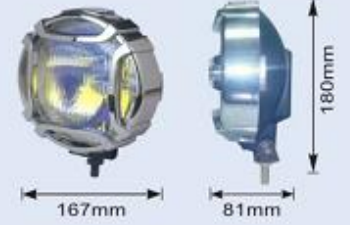

JH-963

- Body: Plastic Housing with Plastic Guard
- Lens: Clear, Yellow, Super white, Rainbow yellow, Rainbow blue
- Size: 178x88x150mm
- Bulb: H3 12V 55W
- N.W.: 12Kg G.W.: 13 Kg
- packing: 20 PCS/ 2.6 cu.ft