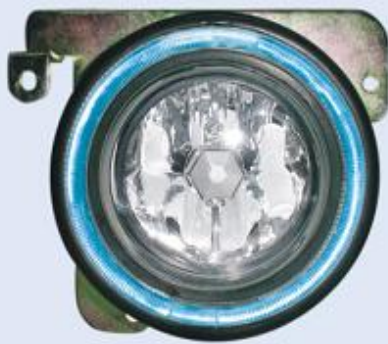

- Aluminum alloy
- Body: Aluminum Housing with LED RING
- Lens: Clear, Yellow, Super white, Rainbow yellow, Rainbow blue
- Size: $\varnothing 126 \times 87 \text{mm}$
- Bulb: H3 12V 55W
- N.W.: 13Kg G.W.: 15Kg
- packing: 12 SET/ 3.3 cu.ft

- Aluminum alloy
- Lens: Clear, Yellow, Super white, Rainbow yellow, Rainbow blue
- Size: $\varnothing 112 \times 85 \text{mm}$
- Bulb: H3 12V 55W
- N.W.: 13 Kg G.W.: 15 Kg
- packing: 12 SET/ 2.9cu.ft

JH-7150

- Body: Aluminum alloy
- Bulb: H3 12V 55W with LED RING
- Lens: Lens: Clear, Yellow, Super white, Rainbow yellow, Rainbow blue
- Size: $118 \times 88 \times 123 \text{mm}$
- N.W.: 12kg G.W.: 14kg
- packing: 12SET/2.6cu.ft

- Aluminum alloy
- Lens: Clear, Yellow, Super white, Rainbow yellow, Rainbow blue
- Size: $\varnothing 113 \times 72 \text{mm}$
- Bulb: H3 12V 55W
- N.W.: 11Kg G.W.: 13Kg
- packing: 10 SET/ 2.9 cu.ft

- Body: aluminum alloy
- Lens: Lens: Clear, Yellow, Super white, Rainbow yellow, Rainbow blue
- Bulb: H3 12V 55W
- Size: $163 \times 95 \times 150 \text{mm}$
- N.W.: 11kg G.W.: 13kg
- packing: 10SET/2.9cu.ft

JH-7300

- Body: plastic housing
- Lens: Lens: Clear, Yellow, Super white, Rainbowyellow, Rainbow blue
- Size: $175 \times 60 \times 80 \text{mm}$
- Bulb: H3 12V 55W
- N.W.: 7kg G.W.: 9kg
- packing: 10SET/4.1cu.ft

- Body: aluminum alloy
- Lens: Lens: Clear, Yellow, Super white, Rainbowyellow, Rainbow blue
- Size: $150 \times 90 \times 95 \text{mm}$
- Bulb: H11 12V 55W
- N.W.: 6kg G.W.: 7kg
- packing: 12SET/2.5cu.ft

- Aluminum alloy
- Lens: Lens: Clear, Yellow, Super white, Rainbowyellow, Rainbow blue
- Size: $151 \times 75 \times 55 \text{mm}$
- Bulb: H3 12V 55W
- N.W.: 8 Kg G.W.: 10 Kg
- Packing: 10 SET /2.2 CUFT