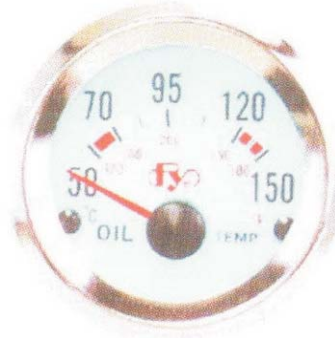

ELECTRICAL OIL
TEMP GAUGE
AG-0128