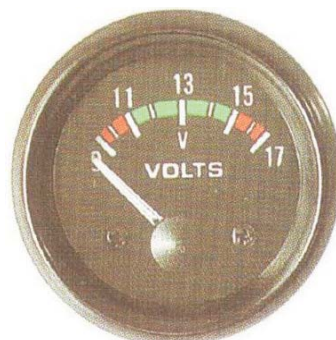

VOLTAGE
AG-0107