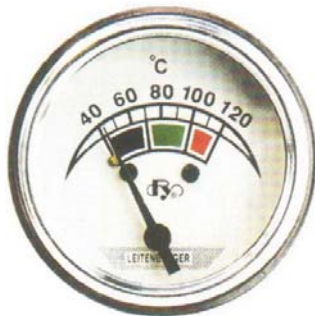

52 30AMP
 AMP GAUGE
 AG-0028

52 50AMP
 AMP GAUGE
 AG-0029

WATER TEMP GAUGE
 AG-0030

WATER TEMP GAUGE
 AG-0031

WATER TEMP GAUGE
 AG-0032

OIL PRESSURE
 GAUGE
 AG-0033

OIL PRESSURE
 GAUGE
 AG-0034

WATER TEMP
 GAUGE
 AG-0035