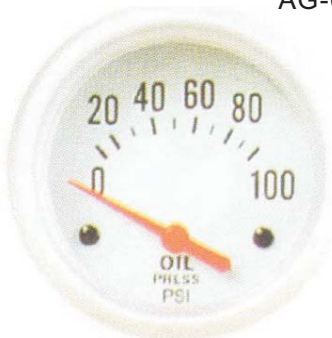

ELECTRICAL OIL GAUGE
AG-0126

ELECTRICAL WATER
TEMP GAUGE
AG-0127

ELECTRICAL OIL
TEMP GAUGE
AG-0128

ELECTRICAL VOLTAGE
AG-0129

ELECTRICAL OIL GAUGE
AG-01

ELECTRICAL WATER
TEMP GAUGE
AG-0131

ELECTRICAL OIL
TEMP GAUGE
AG-0132