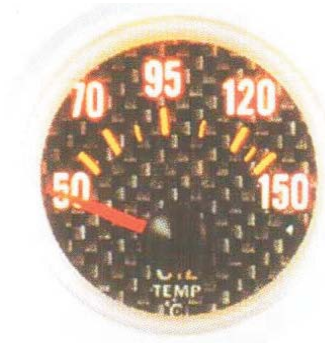

ELECTRICAL VOLTAGE
AG-0119

AUTOMOBILE PARTS

AUTO GAUGE

ELECTRICAL OIL GAUGE
AG-0121

ELECTRICAL WATER
TEMP GAUGE
AG-0123

ELECTRICAL OIL
TEMP GAUGE
AG-0124

ELECTRICAL VOLTAGE
AG-0125

ELECTRICAL VOLTAGE
AG-0126