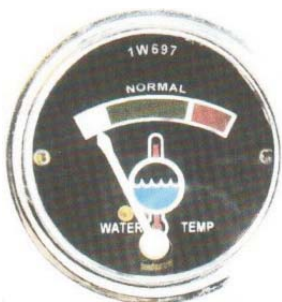

52 RED
PLACTISC CABLE
WATER TEMPER GAUGE AG-0010