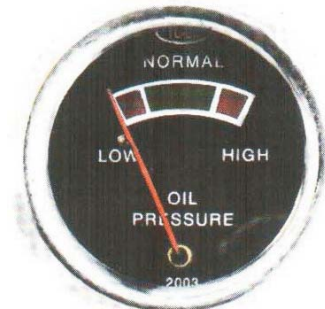

52 30AMP
 AMP GAUGE
 AG-0028

52 50AMP
 AMP GAUGE
 AG-0029

WATER TEMP GAUGE
 AG-0030

WATER TEMP GAUGE
 AG-0031

WATER TEMP GAUGE
 AG-0032

OIL PRESSURE
 GAUGE
 AG-0033

OIL PRESSURE
 GAUGE
 AG-0034

WATER TEMP
 GAUGE
 AG-0035