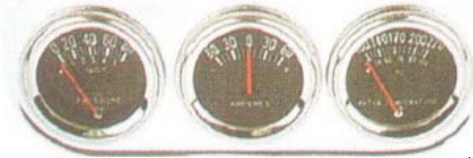

OIL GAUGE

AG-0178