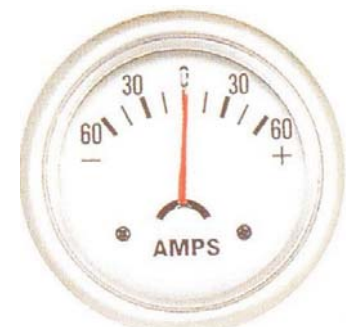

AMP GAUGE
AG-0069

AMP GAUGE
AG-0072