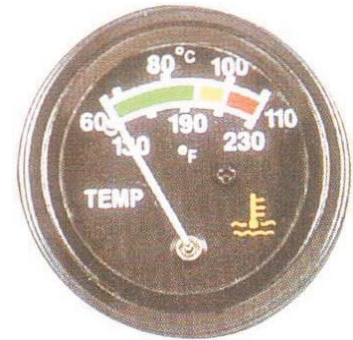

WATER TEMP GAUGE
AG-0162