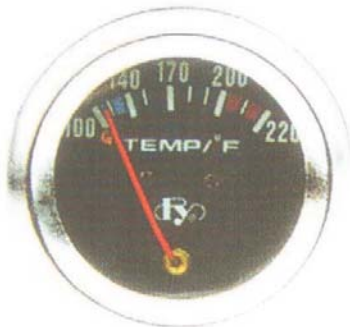

WATER TEMP GAUGE
AG-0145

WATER TEMP GAUGE
AG-0146

WATER TEMP GAUGE
AG-0147

OIL GAUGE
AG-0148

WATER TEMP GAUGE
AG-0149

OIL PRESSURE GAUGE
AG-0150

WATER TEMP GAUGE
AG-0151

OIL TEMPRATURE
AG-0152