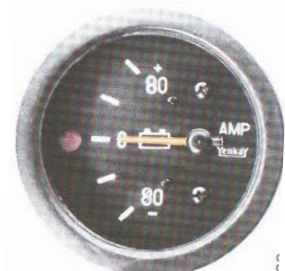

52 60AMP
 WITH LIGHT
 AMP GAUGE AG-0023

52 80AMP
 WITH LIGHT
 AMP GAUGE AG-0023

60 80AMP
 WITH LIGHT
 AMP GAUGE AG-0024

AUTO GAUGE

AUTOMOBILE PARTS

52 OIL GAUGE
 AG-0025

52 WATER TEMP
 AG-0026

52 60AMP
 AMP GAUGE
 AG-0027