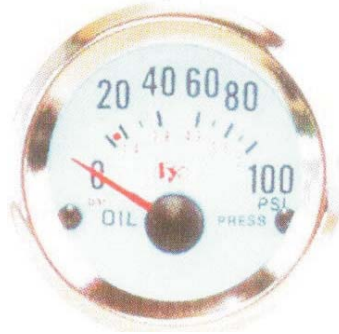

ELECTRICAL VOLTAGE
AG-0119

AUTOMOBILE PARTS

AUTO GAUGE

ELECTRICAL OIL GAUGE
AG-0121

ELECTRICAL WATER
TEMP GAUGE
AG-0123

ELECTRICAL OIL
TEMP GAUGE
AG-0124

ELECTRICAL VOLTAGE
AG-0125

ELECTRICAL VOLTAGE
AG-0126