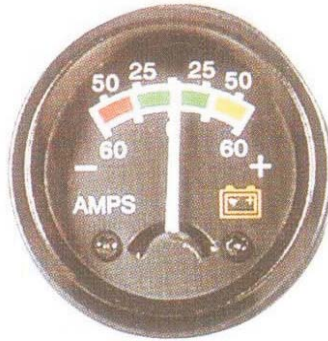

AMP GAUGE
AG-0161