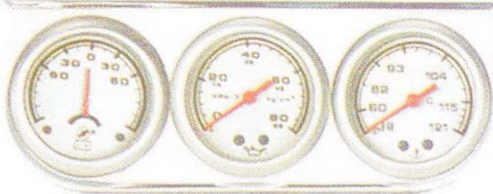

WATER TEMP GAUGE
AG-0159

OIL GAUGE
AG-0160

AMP GAUGE
AG-0161

WATER TEMP GAUGE
AG-0162

AMP GAUGE
AG-0163

OIL GAUGE
AG-0164

WATER TEMP GAUGE
AG-0165

AUTO GAUGE