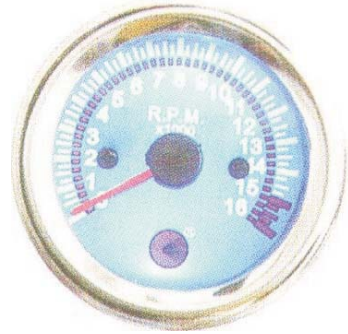

SPEED GAUGE AG-0135