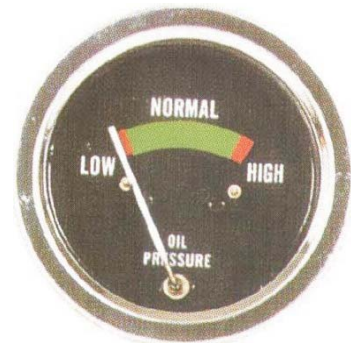

WATER TEMP GAUGE
AG-0145

WATER TEMP GAUGE
AG-0146

WATER TEMP GAUGE
AG-0147

OIL GAUGE
AG-0148

WATER TEMP GAUGE
AG-0149

OIL PRESSURE GAUGE
AG-0150

WATER TEMP GAUGE
AG-0151

OIL TEMPRATURE
AG-0152