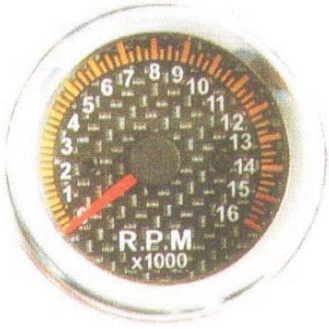

AUTO GAUGE

EXPERTISE LEAD EXCELLENCE
Temco

AUTOMOBILE PARTS

SPEED GAUGE AG-0133