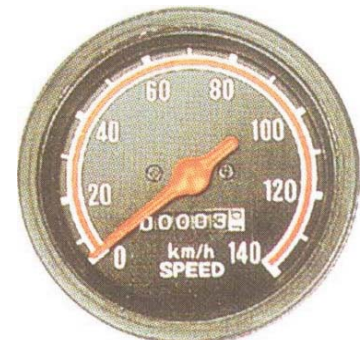

SPEED GAUGE
AG-0108