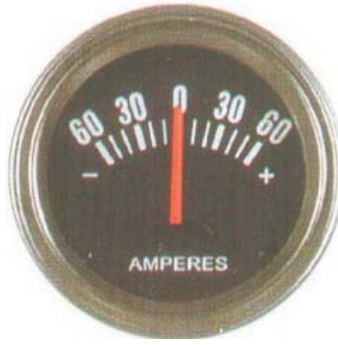

WATER TEMP GAUGE

AG-0174

AUTO GAUGE

AUTOMOBILE PARTS

OIL GAUGE

AG-0175

AMP GAUGE

AG-0176