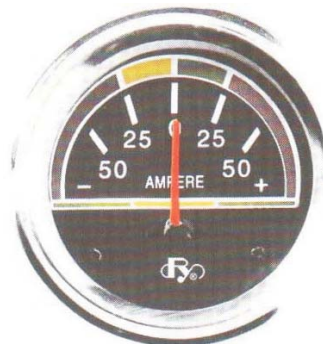

AMP GAUGE
GA-0071