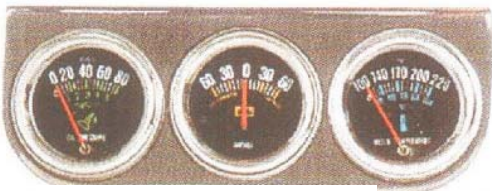

OIL GAUGE

AG-0172