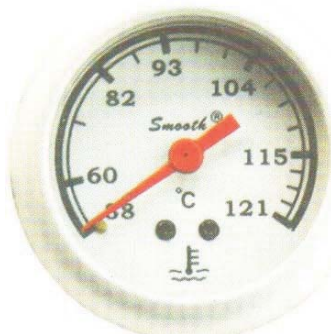

WATER TEMP GAUGE
AG-0154