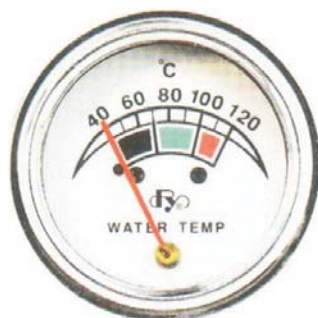

52 30AMP
 AMP GAUGE
 AG-0028

52 50AMP
 AMP GAUGE
 AG-0029

WATER TEMP GAUGE
 AG-0030

WATER TEMP GAUGE
 AG-0031

WATER TEMP GAUGE
 AG-0032

OIL PRESSURE
 GAUGE
 AG-0033

OIL PRESSURE
 GAUGE
 AG-0034

WATER TEMP
 GAUGE
 AG-0035