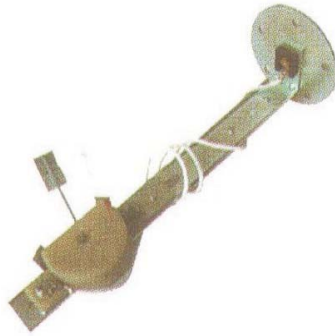

AUTO GAUGE

EXPERTISE LEAD EXCELLENCE
Temco

AUTOMOBILE PARTS

SPEED GAUGE AG-0133

SPEED GAUGE AG-0134

SPEED GAUGE AG-0135

AG-0136

AG-0137

AG-0138

SPEED GAUGE AG-0139

TIME GAUGE AG-0140

TIME GAUGE AG-0141

WATER TEMP GAUGE AG-0142

AG-0143

SPEED GAUGE AG-0144

AUTO GAUGE