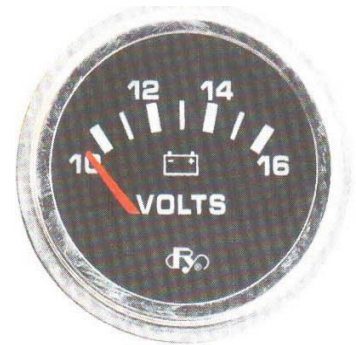

FUEL GAUGE
AG-0112

SPEED GAUGE
AG-0109

SPEED GAUGE
AG-0109

OIL GAUGE
AG-0113

VOLTAGE
Ag0114

VOLTAGE
AG-0115

VOLTAGE
Ag0117

AIR/FUEL GAUGE
AG-0118