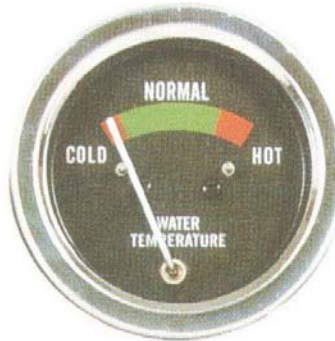

WATER TEMP GAUGE
AG-0145

WATER TEMP GAUGE
AG-0146

WATER TEMP GAUGE
AG-0147

OIL GAUGE
AG-0148

WATER TEMP GAUGE
AG-0149

OIL PRESSURE GAUGE
AG-0150

WATER TEMP GAUGE
AG-0151

OIL TEMPRATURE
AG-0152