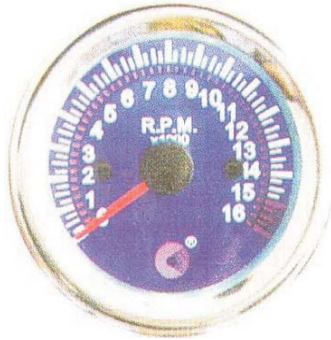

SPEED GAUGE AG-0134