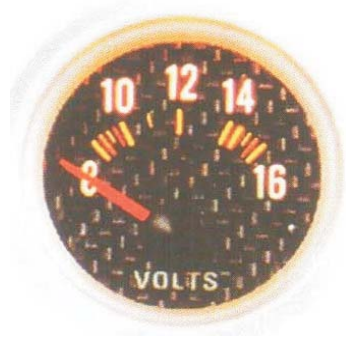

ELECTRICAL VOLTAGE
AG-0119

AUTOMOBILE PARTS

AUTO GAUGE

ELECTRICAL OIL GAUGE
AG-0121

ELECTRICAL WATER
TEMP GAUGE
AG-0123

ELECTRICAL OIL
TEMP GAUGE
AG-0124

ELECTRICAL VOLTAGE
AG-0125

ELECTRICAL VOLTAGE
AG-0126