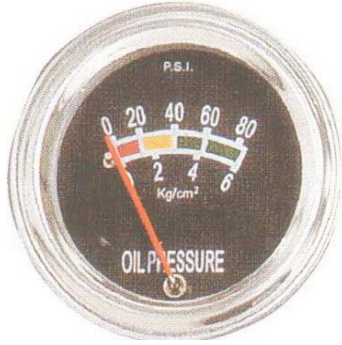

OIL GAUGE
AG-0153

WATER TEMP GAUGE
AG-0154

WATER TEMP GAUGE
AG-0155

VOLTAGE
AG-0156

AUTO GAUGE

AUTOMOBILE PARTS

OIL PRESSURE GAUGE
AG-0157

AMP GAUGE
AG-0158