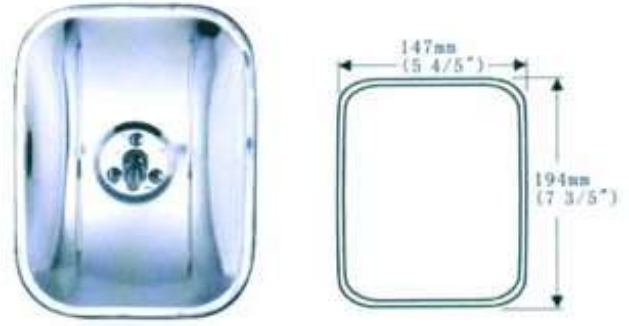

- 适用于: 通用加装镜
- 装杆尺寸: M8 螺栓
- Durable stainless steel finish
- Include angle bracket
- 5/16 Adjustable female ball stud and bolt
- Dimension: 194mm X 147mm
- Flat

DF183