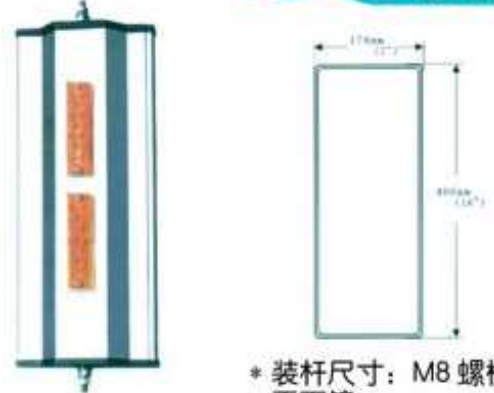

- 装杆尺寸: M8 螺栓
- 平面镜
- 7" * 16" flat glass mirror
- West Coast replacement mirror head
- Durable stud with 5/16 internal thread
- Lighted mirrors wired for 12 volt systems
- Dimension: 406mm X 178mm
- Flat

美洲车系列

AMERICA