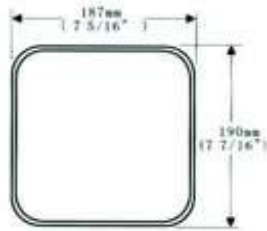

DF038

- 适用于: 解放骏威、赛龙
- 装杆尺寸: 25mm
- Description: FAW JunWei & SaiLong Mounting bracket; 25mm
- Dimension: 187mmX190mm
- SR: 350

DF039