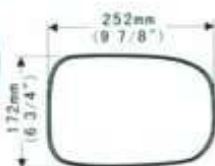

- 适用于: 新欧曼 ETX
- 装杆尺寸: 25mm
- Description: Auman ETX
- Mounting bracket: 25mm
- Dimension: 252mm X 172mm
- SR: 350

DF066