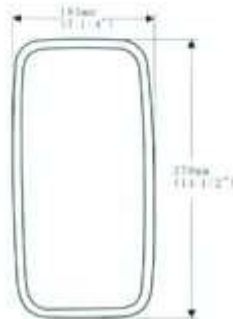

DF125

- 适用于: 三菱轻型货车
- 装杆尺寸: 18-20mm
- 14 1/2" * 7 1/4" convex glass mirror
- Description: Mitsubishi Canter
- Mounting bracket: 18mm-20mm
- Dimension: 370mm X 185mm
- SR: 1800