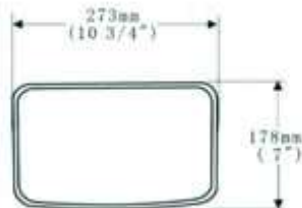

DF009

*适用于: 东风天龙天锦门下视镜
*装球尺寸: 22mm
*可选择带杆

*Description: Dongfeng Tianlong Tianjin
Mounting bracket: 22mm
*Dimension: 273mmX178mm
SR: 350