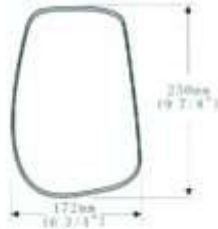

DF128

- * 适用于: 起亚轻卡货车
- * 9 7/8" x 6 3/4" Convex glass mirror
- Description: Kia Canter
- * Dimension: 250mm X 172mm
- SR: 1200

DF129

- * 适用于: 现代重型车
- * 装球尺寸: 18mm
- * 8 1/4" diameter convex glass mirror
- Description: Hyundai truck
- * Mounting bracket: 18mm
- Dimension: \varnothing 210mm
- SR: 175