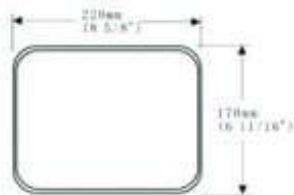

DF056

- 适用于: 欧曼、豪沃重型货车
- 装杆尺寸: 28-30mm
- 6 11/16" * 8 5/8" convex glass mirror
- Description: Mercedes & Man & Bmc/DAF
- Mounting bracket: 28mm-30mm
- Dimension: 170mm X 220mm
- SR: 350