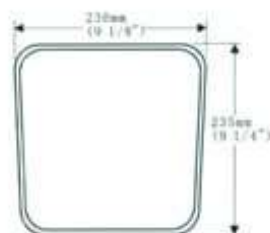

DF108

- *适用于: 新款日野、五十铃
- *装球尺寸: 30mm

*9 1/8" * 9 1/4" convex glass mirror
Description: New Hino & Isuzu
*Mounting bracket: 30mm
Dimension: 230mm X 235mm
SR: 350