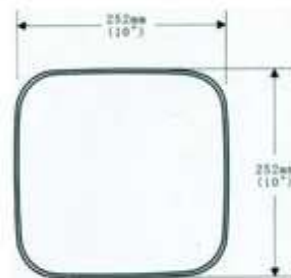

DF004

- *适用于: 08款东风天龙
- *装球尺寸: 30mm
- *Description: tianlong Mounting bracket; 30mm
- *Dimension: 252mmX252mm
- SR: 350