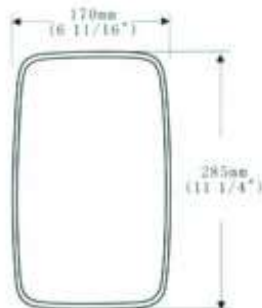

- 适用于: 韩国汽车
- 装杆尺寸: 20-22mm
- 11 1/4" x 6 11/16" convex glass mirror
- Description: KOREA truck
- Mounting bracket: 20-22mm
- Dimension: 285mm X 170mm
- SR: 1800

DF133