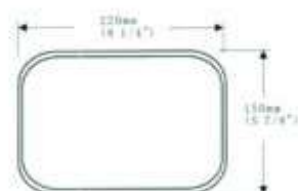

DF059

- 适用于: 新款霸龙、斯太尔
- 装杆尺寸: 20mm
- 5 7/8" * 1 1/4" convex glass mirror
- Description: Sitaier truck
- Mounting bracket: 20mm
- Dimension: 150mm X 220mm
- SR: 350