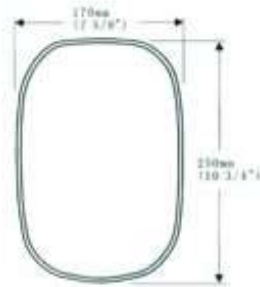

- *适用于：防弹镜

*10 3/4"×7 5/8"convex glass mirror
Description:Bullet-proof mirror
*Adjustable stud with M8 internal thread
Dimension:250mmX170mm
SR:420

DF171