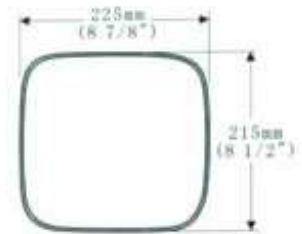

- 适用于: 现代重型车
- 装杆尺寸: 22-25mm
- 8 1/2" x 8 7/8" convex glass mirror
- Description: Hyundai truck
- Mounting bracket: 22-25mm
- Dimension: 225mm X 215mm
- SR: 350

DF132