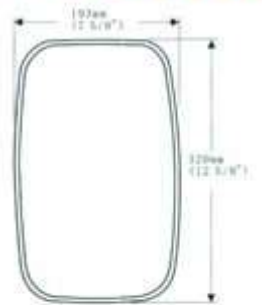

DF070

- 适用于:五十铃 NPR、江淮 JAC 等
- 装球尺寸: 30mm
- 12 5/8" * 7 5/8" convex glass mirror
- Description: Isuzu NPR & Mazdat-400 & JAC series
- Mounting bracket: 30mm
- Dimension: L320mm X 193mm
- SR: 1200