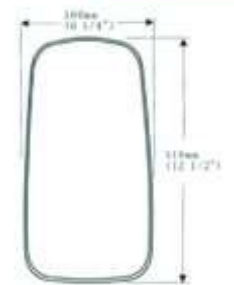

DF074

- 适用于:江铃凯运、日野小型货车
- 装球尺寸: 30mm
- 12 1/2" * 6 1/4" convex glass mirror
- Description: JMC series & Hino center
- Mounting bracket: 30mm
- Dimension: 318mm X 160mm
- SR: 1200