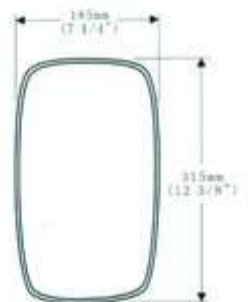

DF127

- 适用于: 日产 Dieselu41
- 装球尺寸: 19mm
- Description: Nissan Diesel u41
- Mounting bracket: 19mm
- Dimension: 315mm X 185mm
- SR: 1200