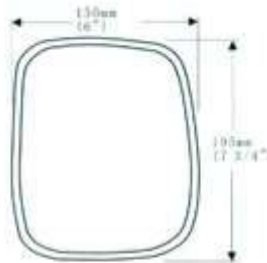

DF123

- 适用于: 右舵丰田海狮
- 装球尺寸: 22mm
- 7 3/4" * 6" convex glass mirror
- Description: Toyota for right driver
- Mounting bracket: 22mm
- Dimension: 195mm X 130mm
- SR: 800