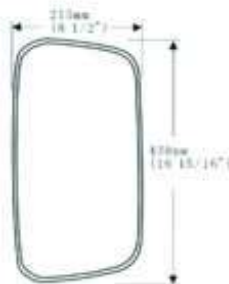

DF058

- 适用于: 新款东风霸龙、斯太尔
- 装杆尺寸: 20mm
- 16 15/16" * 8 1/2" convex glass mirror
- Description: Sitaier truck
- Mounting bracket: 20mm
- Dimension: 430mm X 215mm
- SR: 1800