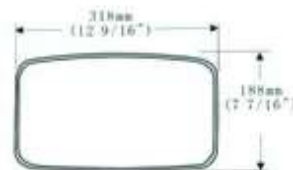

*适用于: 新解放J6
*装球尺寸: 30mm
* 12 9/16" * 7 7/16" Convex glass mirror
Description: FAW J6
* Mounting bracket: 30mm
Dimension: 318mm X 188mm
SR: 350