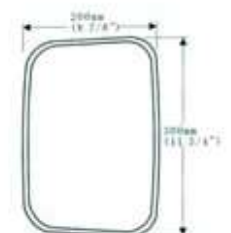

DF139

- 适用于：韩国起亚轻重型货车
- 装杆尺寸：23mm

*11 3/4" *8 7/8" convex glass mirror
Description: Kia Canter
*Mounting bracket: 23mm
Dimension: 300mm X 200mm
SR: 800