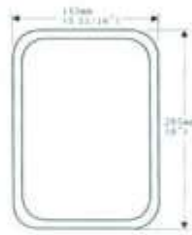

DF134

- 适用于：三星轻型货车
- 装球尺寸：18mm

*8" *5 11/16" convex glass mirror
Description: Samsung Canter
*Mounting bracket: 18mm
Dimension: 205mm X 145mm
SR: 1200