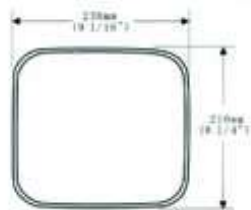

DF002

- *适用于: 09款东风天龙
- *装杆尺寸: 28mm
- *Description: Tianlong Mounting bracket; 28mm
- *Dimension: 230mmX210mm
- SR: 350

DF003

- *适用于: 08款东风天龙
- *装球尺寸: 30mm
- *Description: Tianlong Mounting bracket; 30mm
- *Dimension: 365mmX255mm
- SR: 1400