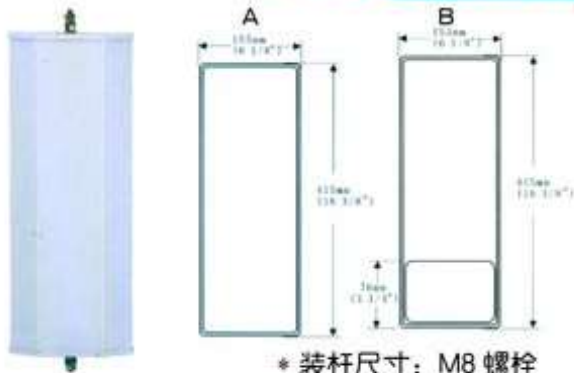

DF187

* 装杆尺寸: M8 螺栓
* 平面镜

* 16 3/8" * 6 1/8" flat glass mirror
A: with a small conex glass mirror
West Coast replacement mirror head
Durable stainless steel finish
Adjustable stud with M8 internal thread
* Dimension: 415mm X 155mm
A: Flat / B: Flat + SR350