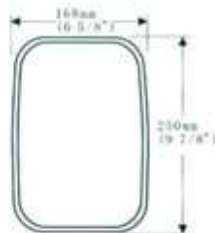

DF138

- 适用于：韩国起亚轻卡货车
- 装球尺寸：22-25mm

*9 7/16" *6 5/8" convex glass mirror
Description: Kia Canter
*Mounting bracket: 22mm-25mm
Dimension: 250mm X 168mm
SR: 1200