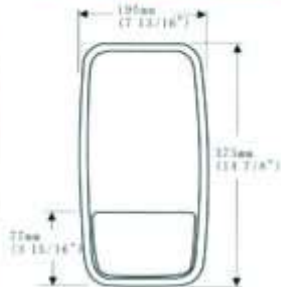

DF177

- 适用于: 澳洲大巴、美国日野大货
- 装杆尺寸: 18mm
- 平面镜
- 不带灯 / 带灯

*14 7/8" * 7 13/16" flat & small
convex glass mirror
Description: Australian bus & Hino for USA
*Mounting bracket, 18mm
Dimension: 375mm X 195mm
No with light / with light