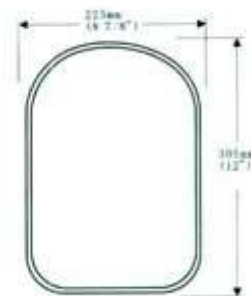

DF012

*适用于: 实力UD、平头东风
*装球尺寸: 30mm
*弧面/R1800

*12" *7/8" convex glass mirror
Description: Nissan UD CW-520 & Dongfeng EQ-153 series
*Mounting bracket: 30mm
Dimension: 305mmX225mm
*SR: 800/SR: 1800