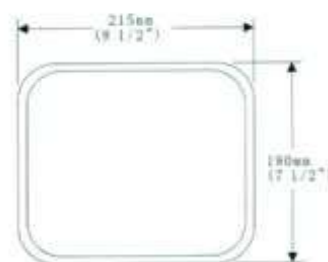

DF047

- 适用于: 华菱重卡
- 装杆尺寸: 25mm
- Description: CAMC heavy truck
- Mounting bracket: 25mm
- Dimension: 215mm X 190mm
- SR: 350