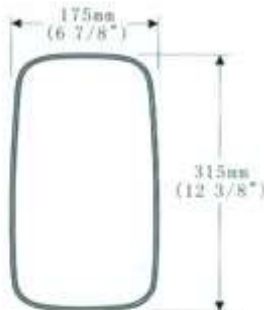

DF071

- 适用于:奥铃捷运
- 装球尺寸: 30mm
- 12 3/8" * 6 7/8" convex glass mirror
- Description: Foton truck
- Mounting bracket: 30mm
- Dimension: 315mm X 175mm
- SR: 1200