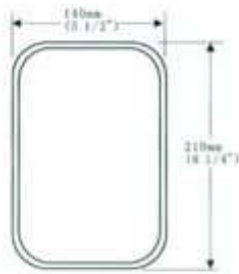

DF168

- *适用于：英国陆虎四驱车
- *装球尺寸：25mm

*8 1/4"×5 1/2"convex glass mirror
Description:Land rover
*Mounting bracket:25mm
Dimension:210mmX140mm
SR:1200

DF169