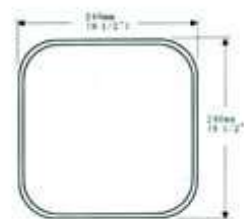

DF010

*适用于: 实力UD、平头东风
*装球尺寸: 30mm

*9 1/2" *9 1/9" convex glass mirror
Description: Nissan UD CW-520 & Dongfeng EQ-153 series
*Mounting bracket: 30mm
Dimension: 240mmX240mm
SR: 350