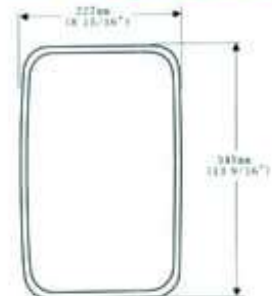

- 适用于: 现代大巴 (带除霜 24V)
- 装球直径: $\varnothing$ 32mm
- 安装方式: M18 螺纹
- 13 19/16" x 8 15/16" Convex glass mirror
- Description: Hyundai bus (24V With Heated)
- Mounting bracket: $\varnothing$ 32mm / M18
- Dimension: 345mm X 222mm
- SR: 800