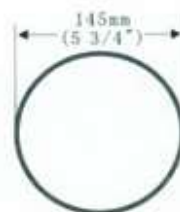

DF110

- 适用于: 新款三菱
- 装球尺寸: 16mm
- 5 3/4" diameter convex glass mirror
- Description:Mirsubishi truck
- *Mounting bracket:16mm
- Dimension:∅ 145mm
- SR:100