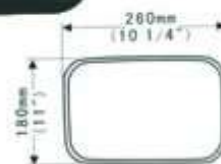

- 适用于: 新欧曼 ETX 车门镜
- Description: Auman ETX
- Dimension: 260mm X 180mm
- SR: 350

DF067