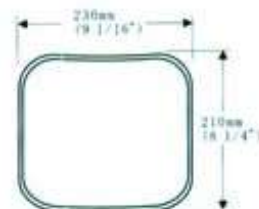

DF035

- 适用于: 平头解放、三菱
- 装球尺寸: 30mm
- 8 1/4" * 9 1/16" convex glass mirror
- Description: Mitsubishi FK/FV & Fuso-330 & Faw series
- Mounting bracket: 30mm
- Dimension: 210mm X 230mm
- SR: 350