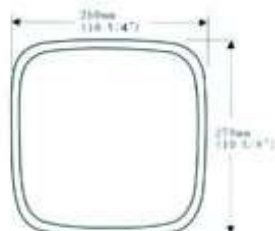

DF105

- *适用于: 日野、新式三菱、
  五十铃重型汽车
- *装球尺寸: 30mm

*10 1/4" * 10 5/8" convex glass mirror
Description: Hino & Isuzu FTR & Nissan
UD-340 series
*Mounting bracket: 30mm
Dimension: 260mm X 270mm
SR: 350