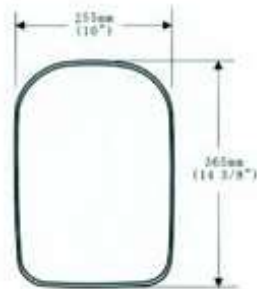

DF002

- *适用于: 09款东风天龙
- *装杆尺寸: 28mm
- *Description: Tianlong Mounting bracket; 28mm
- *Dimension: 230mmX210mm
- SR: 350

DF003

- *适用于: 08款东风天龙
- *装球尺寸: 30mm
- *Description: Tianlong Mounting bracket; 30mm
- *Dimension: 365mmX255mm
- SR: 1400