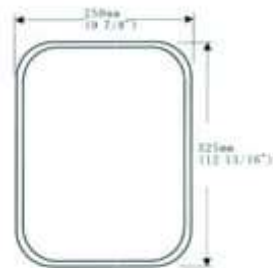

DF118

- 适用于: 尼桑 UD-340 重型车
- 装球尺寸: 30mm
- 9 7/8" x 12 13/16" convex glass mirror
- Description: Nissan UD-340
- Mounting bracket: 30mm
- Dimension: 325mm x 250mm
- SR: 800