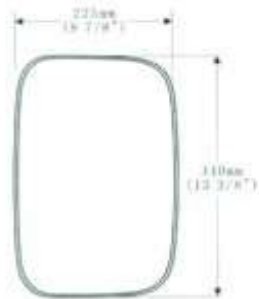

- 适用于: 现代重型车
- 装杆尺寸: 22-25mm
- 13 3/8" x 8 7/8" convex glass mirror
- Description: Hyundai truck
- Mounting bracket: 22-25mm
- Dimension: 340mm X 225mm
- SR: 1200

DF131