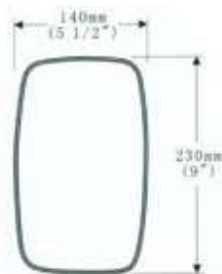

DF112

- 适用于: 丰田卡车
- 装球尺寸: 16mm
- 9"×5 1/2"convex glass mirror
- Description:TOYOTA\DIHATSO truck
- *Mounting bracket:16mm
- Dimension:230mmX140mm
- SR:1400