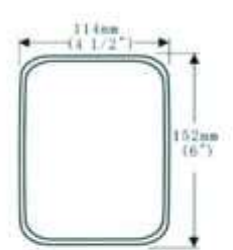

DF180

- 适用于: 通用加装镜
- 装杆尺寸: M8 螺栓
- L bracket included
- 5/16 Adjustable female ball stud and bolt
- Glass mounted in ozone resistant vinyl
- Dimension: 152mm X 114mm
- SR: 1800