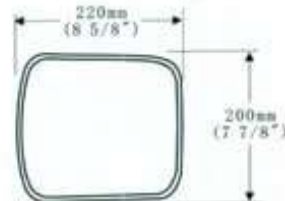

DF008

*适用于: 09款新东风天锦
*装杆尺寸: 28mm

*8 5/8" *7 7/8" Convex glass mirror
Description: Dongfeng Tianjin
*Mounting bracket: 28mm
Dimension: 220mmX200mm
SR: 350