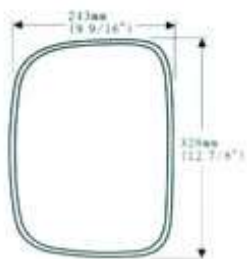

DF103

- *适用于: 日野、五十铃
  三菱等重型车
- *装杆尺寸: 20-22mm

*12 7/8" * 9 9/16" convex glass mirror
Description: Hino & Isuzu FTR & Nissan
UD-340 series
*Mounting bracket: 20mm-22mm
Dimension: 328mm X 243mm
SR: 600