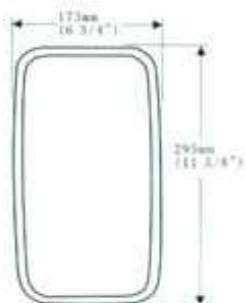

DF117

- 适用于: 旧款实力货车
- 装球尺寸: 32mm
- 11 5/8" x 6 3/4" convex glass mirror
- Description: Nissan UD Pdk/211/Rn series
- Mounting bracket: 32mm
- Dimension: 295mm x 173mm
- SR: 600