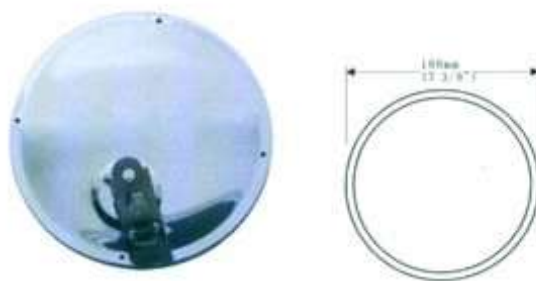

DF188

* 适用于: 通用不锈钢圆镜
* 装杆尺寸: M8 螺栓孔
* 7 3/8" diameter convex glass mirror
Application: Universal
Durable stainless steel finish
* Dimension: $\varnothing$ 188mm
SR: 350