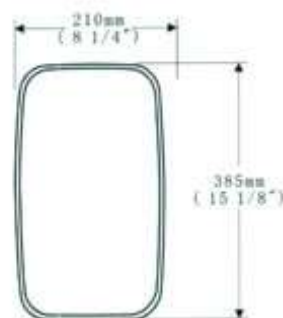

DF045

- 适用于: 新款霸龙、德龙金刚
- 装杆尺寸: 22mm
- 15 1/8" * 8 1/4" Convex glass mirror
- Description: Balong & Delong King Kong series
- Mounting bracket: 22mm
- Dimension: 385mm X 210mm
- SR: 1800