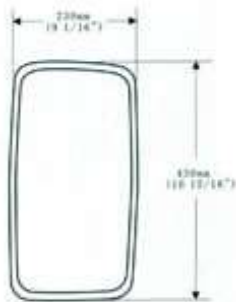

DF001

- *适用于: 09款东风天龙
- *装杆尺寸: 28mm
- *Description: Tianlong Mounting bracket; 28mm
- *Dimension: 430mmX230mm
- SR: 1400